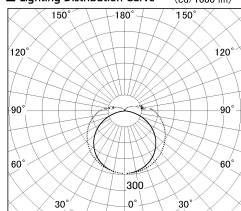

■ Lighting Distribution Curve (cd/1000 lm)

Installation	Direct mount
Type	
Fixture wattage	18W
Beam angle	133 deg
Color Temp.	3000K
CRI	Ra>80
Luminous	1737 lm
Body	Extruded aluminum + PC
Body finish	White
Trim finish	White
Reflector finish	N/A
IP Rate	IP20
Light source	SMD chips
Input Voltage	AC220~240V
Dimming Type	Non-Dimmable
Certificate	CE, CCC
Cut Hole	N/A

Length (Weight)	
18.0W / 1200mm	1164 (0.3kg)
14.0W / 900mm	871 (0.3kg)
10.0W / 600mm	571 (0.3kg)
6.0W / 300mm	310 (0.2kg)