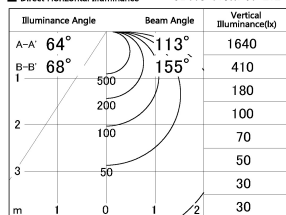

Installation	Direct mount
Type	
Fixture wattage	18W
Beam angle	133 deg
Color Temp.	3000K
CRI	Ra>80
Luminous	1737 lm
Body	Extruded aluminum + PC
Body finish	White
Trim finish	White
Reflector finish	N/A
IP Rate	IP20
Light source	SMD chips
Input Voltage	AC220~240V
Dimming Type	Non-Dimmable
Certificate	CE, CCC
Cut Hole	N/A

Length (Weight)	
18.0W / 1200mm	1164 (0.3kg)
14.0W / 900mm	871 (0.3kg)
10.0W / 600mm	571 (0.3kg)
6.0W / 300mm	310 (0.2kg)