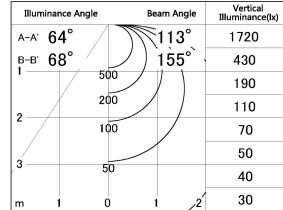

Item no. CD008-018WP35-L12

Series Name: LED Tube Light

■ Lighting Distribution Curve (cd/1000 lm)

■ Direct Horizontal Illuminance CD008-018WP35-L12

Installation	Direct mount
Type	
Fixture wattage	18W
Beam angle	133 deg
Color Temp.	3500K
CRI	Ra>80
Luminous	1818 lm
Body	Extruded aluminum + PC
Body finish	White
Trim finish	White
Reflector finish	N/A
IP Rate	IP20
Light source	SMD chips
Input Voltage	AC220~240V
Dimming Type	Non-Dimmable
Certificate	CE, CCC
Cut Hole	N/A

Length (Weight)	
18.0W / 1200mm	1164 (0.3kg)
14.0W / 900mm	871 (0.3kg)
10.0W / 600mm	571 (0.3kg)
6.0W / 300mm	310 (0.2kg)