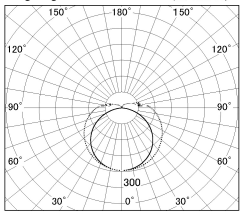

Item no. CD008-018WP35-L12

Series Name: LED Tube Light

■ Lighting Distribution Curve (cd/1000 lm)

■ Direct Horizontal Illuminance CD008-018WP35-L12

| | |
|------------------|------------------------|
| Installation | Direct mount |
| Type | |
| Fixture wattage | 18W |
| Beam angle | 133 deg |
| Color Temp. | 3500K |
| CRI | Ra>80 |
| Luminous | 1818 lm |
| Body | Extruded aluminum + PC |
| Body finish | White |
| Trim finish | White |
| Reflector finish | N/A |
| IP Rate | IP20 |
| Light source | SMD chips |
| Input Voltage | AC220~240V |
| Dimming Type | Non-Dimmable |
| Certificate | CE, CCC |
| Cut Hole | N/A |

| Length (Weight) | |
|-----------------|--------------|
| 18.0W / 1200mm | 1164 (0.3kg) |
| 14.0W / 900mm | 871 (0.3kg) |
| 10.0W / 600mm | 571 (0.3kg) |
| 6.0W / 300mm | 310 (0.2kg) |