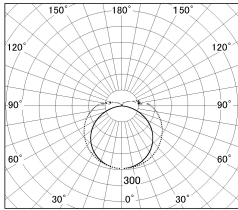

Item no. CD008-018WP35-L12

Series Name: LED Tube Light

■ Lighting Distribution Curve (cd/1000 lm)

■ Direct Horizontal Illuminance CD008-018WP35-L12

Installation	Direct mount
Type	
Fixture wattage	18W
Beam angle	133 deg
Color Temp.	3500K
CRI	Ra>80
Luminous	1818 lm
Body	Extruded aluminum + PC
Body finish	White
Trim finish	White
Reflector finish	N/A
IP Rate	IP20
Light source	SMD chips
Input Voltage	AC220~240V
Dimming Type	Non-Dimmable
Certificate	CE, CCC
Cut Hole	N/A

Length (Weight)	
18.0W / 1200mm	1164 (0.3kg)
14.0W / 900mm	871 (0.3kg)
10.0W / 600mm	571 (0.3kg)
6.0W / 300mm	310 (0.2kg)