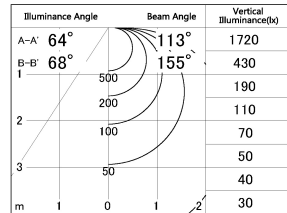

Item no. CD008-018WP35-L12

Series Name: LED Tube Light

■ Lighting Distribution Curve (cd/1000 lm)

■ Direct Horizontal Illuminance CD008-018WP35-L12

| | |
|------------------|------------------------|
| Installation | Direct mount |
| Type | |
| Fixture wattage | 18W |
| Beam angle | 133 deg |
| Color Temp. | 3500K |
| CRI | Ra>80 |
| Luminous | 1818 lm |
| Body | Extruded aluminum + PC |
| Body finish | White |
| Trim finish | White |
| Reflector finish | N/A |
| IP Rate | IP20 |
| Light source | SMD chips |
| Input Voltage | AC220~240V |
| Dimming Type | Non-Dimmable |
| Certificate | CE, CCC |
| Cut Hole | N/A |

| Length (Weight) | |
|-----------------|--------------|
| 18.0W / 1200mm | 1164 (0.3kg) |
| 14.0W / 900mm | 871 (0.3kg) |
| 10.0W / 600mm | 571 (0.3kg) |
| 6.0W / 300mm | 310 (0.2kg) |