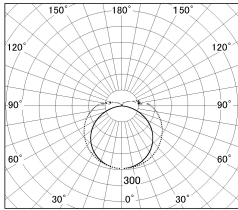

Item no. CD008-018WP40-L12

Series Name: LED Tube Light

■ Lighting Distribution Curve (cd/1000 lm)

■ Direct Horizontal Illuminance CD008-018WP40-L12

Installation	Direct mount
Type	
Fixture wattage	18W
Beam angle	133 deg
Color Temp.	4000K
CRI	Ra>80
Luminous	1818 lm
Body	Extruded aluminum + PC
Body finish	White
Trim finish	White
Reflector finish	N/A
IP Rate	IP20
Light source	SMD chips
Input Voltage	AC220~240V
Dimming Type	Non-Dimmable
Certificate	CE, CCC
Cut Hole	N/A

Length (Weight)	
18.0W / 1200mm	1164 (0.3kg)
14.0W / 900mm	871 (0.3kg)
10.0W / 600mm	571 (0.3kg)
6.0W / 300mm	310 (0.2kg)