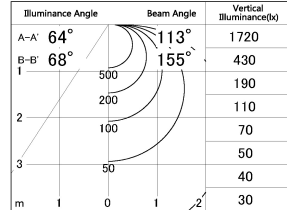

Item no. CD008-018WP40-L12

Series Name: LED Tube Light

■ Lighting Distribution Curve (cd/1000 lm)

■ Direct Horizontal Illuminance CD008-018WP40-L12

Installation	Direct mount
Type	
Fixture wattage	18W
Beam angle	133 deg
Color Temp.	4000K
CRI	Ra>80
Luminous	1818 lm
Body	Extruded aluminum + PC
Body finish	White
Trim finish	White
Reflector finish	N/A
IP Rate	IP20
Light source	SMD chips
Input Voltage	AC220~240V
Dimming Type	Non-Dimmable
Certificate	CE, CCC
Cut Hole	N/A

Length (Weight)	
18.0W / 1200mm	1164 (0.3kg)
14.0W / 900mm	871 (0.3kg)
10.0W / 600mm	571 (0.3kg)
6.0W / 300mm	310 (0.2kg)