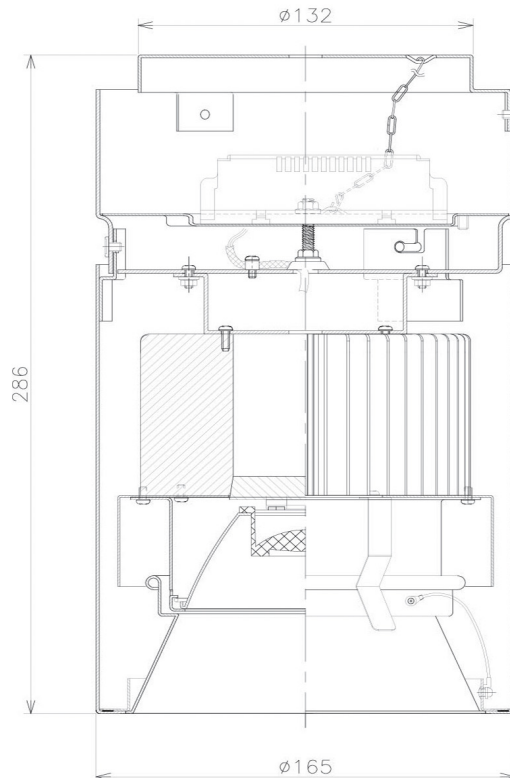

Item no. CD011-2815DW8527

Series Name: Ceiling Light

■ Direct Horizontal Illuminance CD011-2815DW8527

φ	Illuminance Angle	Beam Angle	Vertical Illuminance(lx)
170	10°	10°	103970
1	50000		25990
	20000		11550
340	10000		6500
2	5000		4160
520			2890
3			2120
690	m	2°0'	1620

Installation	Direct mount
Type	Ceiling Light
Fixture wattage	28.5W
Beam angle	10 deg
Color Temp.	2700K
CRI	Ra>85
Luminous	2000 lm
Body	Die-cast aluminum alloy
Body finish	White
Trim finish	White
Reflector finish	Dark Mirror
IP Rate	IP20
Light source	COB module
Input Voltage	AC220~240V
Dimming Type	Non-Dimmable
Certificate	CE, CCC
Cut Hole	N/A

Weight	
42.8W	2.6kg
36.0W	2.4kg
28.5W	2.4kg