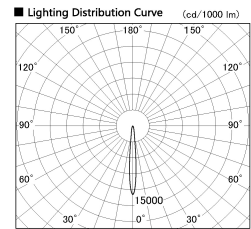

Item no. CD011-2815DW8527

Series Name: Ceiling Light

■ Direct Horizontal Illuminance CD011-2815DW8527

φ	Illuminance Angle	Beam Angle	Vertical Illuminance(lx)
170	10°	10°	103970
1	50000		25990
	20000		11550
340	10000		6500
2	5000		4160
520			2890
3			2120
690	m	2°0'	1620

Installation	Direct mount
Type	Ceiling Light
Fixture wattage	28.5W
Beam angle	10 deg
Color Temp.	2700K
CRI	Ra>85
Luminous	2000 lm
Body	Die-cast aluminum alloy
Body finish	White
Trim finish	White
Reflector finish	Dark Mirror
IP Rate	IP20
Light source	COB module
Input Voltage	AC220~240V
Dimming Type	Non-Dimmable
Certificate	CE, CCC
Cut Hole	N/A

Weight	
42.8W	2.6kg
36.0W	2.4kg
28.5W	2.4kg