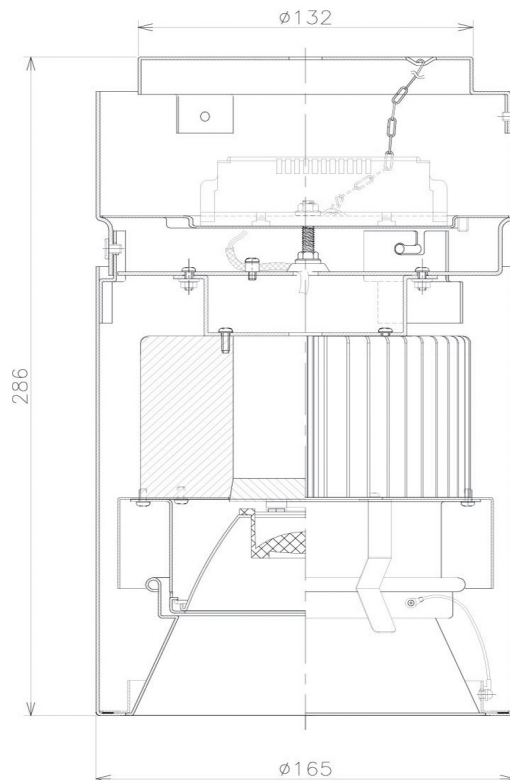

Item no. CD011-2815DW8530

Series Name: Ceiling Light

Dark Mirror Reflector

■ Direct Horizontal Illuminance CD011-2815DW8530

Illuminance Angle	Beam Angle	Vertical Illuminance(lx)
10°	10°	108390
170	50000	27100
1	20000	12040
340	10000	6770
2	5000	4340
520		3010
3		2210
690	m 1 2 0 0 1 2	1690

Installation	Direct mount
Type	Ceiling Light
Fixture wattage	28.5W
Beam angle	10 deg
Color Temp.	3000K
CRI	Ra>85
Luminous	2085 lm
Body	Die-cast aluminum alloy
Body finish	White
Trim finish	White
Reflector finish	Dark Mirror
IP Rate	IP20
Light source	COB module
Input Voltage	AC220~240V
Dimming Type	Non-Dimmable
Certificate	CE, CCC
Cut Hole	N/A

Weight	
42.8W	2.6kg
36.0W	2.4kg
28.5W	2.4kg