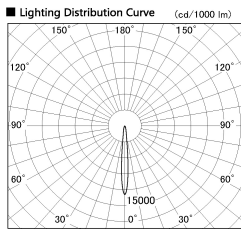

Item no. CD011-2815DW8530

Series Name: Ceiling Light

Dark Mirror Reflector

■ Direct Horizontal Illuminance CD011-2815DW8530

Illuminance Angle	Beam Angle	Vertical Illuminance(lx)
10°	10°	108390
170	50000	27100
1	20000	12040
340	10000	6770
2	5000	4340
520		3010
3		2210
690	m 1 2 0 0 1 2	1690

Installation	Direct mount
Type	Ceiling Light
Fixture wattage	28.5W
Beam angle	10 deg
Color Temp.	3000K
CRI	Ra>85
Luminous	2085 lm
Body	Die-cast aluminum alloy
Body finish	White
Trim finish	White
Reflector finish	Dark Mirror
IP Rate	IP20
Light source	COB module
Input Voltage	AC220~240V
Dimming Type	Non-Dimmable
Certificate	CE, CCC
Cut Hole	N/A

Weight	
42.8W	2.6kg
36.0W	2.4kg
28.5W	2.4kg