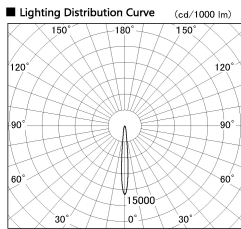

Item no. CD011-2815DW8535

Series Name: Ceiling Light

Dark Mirror Reflector

■ Direct Horizontal Illuminance CD011-2815DW8535

Illuminance Angle	Beam Angle	Vertical Illuminance(lx)
10°	10°	110160
170	5000	27540
1	2000	12240
340	1000	6890
2	500	4410
520	300	3060
3	200	2250
690	100	1720

Installation	Direct mount
Type	Ceiling Light
Fixture wattage	28.5W
Beam angle	10 deg
Color Temp.	3500K
CRI	Ra>85
Luminous	2119 lm
Body	Die-cast aluminum alloy
Body finish	White
Trim finish	White
Reflector finish	Dark Mirror
IP Rate	IP20
Light source	COB module
Input Voltage	AC220~240V
Dimming Type	Non-Dimmable
Certificate	CE, CCC
Cut Hole	N/A

Weight	
42.8W	2.6kg
36.0W	2.4kg
28.5W	2.4kg