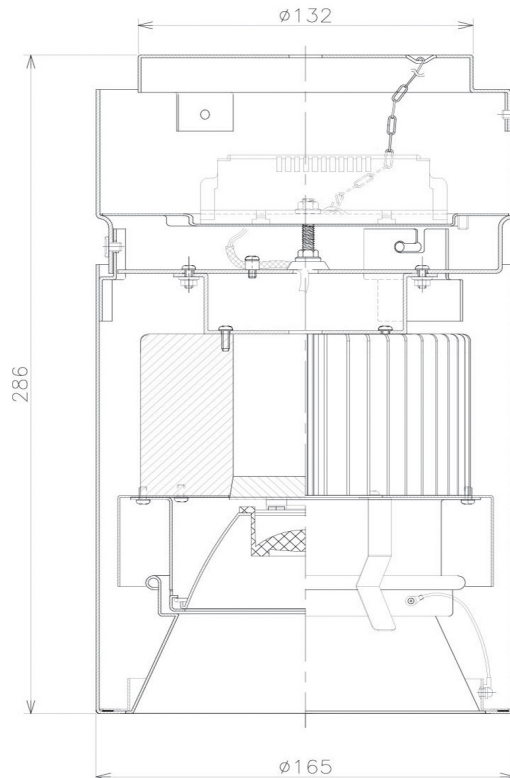

Item no. CD011-2815DW8535

Series Name: Ceiling Light

Dark Mirror Reflector

■ Direct Horizontal Illuminance CD011-2815DW8535

Illuminance Angle	Beam Angle	Vertical Illuminance(lx)
10°	10°	110160
170	5000	27540
1	2000	12240
340	1000	6890
2	500	4410
520	300	3060
3	200	2250
690	100	1720

Installation	Direct mount
Type	Ceiling Light
Fixture wattage	28.5W
Beam angle	10 deg
Color Temp.	3500K
CRI	Ra>85
Luminous	2119 lm
Body	Die-cast aluminum alloy
Body finish	White
Trim finish	White
Reflector finish	Dark Mirror
IP Rate	IP20
Light source	COB module
Input Voltage	AC220~240V
Dimming Type	Non-Dimmable
Certificate	CE, CCC
Cut Hole	N/A

Weight	
42.8W	2.6kg
36.0W	2.4kg
28.5W	2.4kg