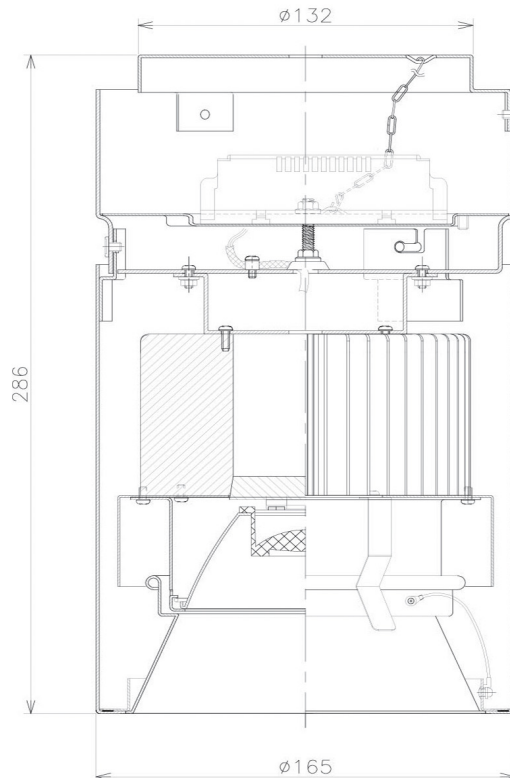

Item no. CD011-2815MW8527

Series Name: Ceiling Light

■ Direct Horizontal Illuminance CD011-2815MW8527

Illuminance Angle	Beam Angle	Vertical Illuminance(lx)
10°	10°	109430
170	1	27360
340	2	12160
520	3	6840
690	m	4380
	1	3040
	2	2230
	2	1710

Installation	Direct mount
Type	Ceiling Light
Fixture wattage	28.5W
Beam angle	10 deg
Color Temp.	2700K
CRI	Ra>85
Luminous	2105 lm
Body	Die-cast aluminum alloy
Body finish	White
Trim finish	White
Reflector finish	Mirror
IP Rate	IP20
Light source	COB module
Input Voltage	AC220~240V
Dimming Type	Non-Dimmable
Certificate	CE, CCC
Cut Hole	N/A

Weight	
42.8W	2.6kg
36.0W	2.4kg
28.5W	2.4kg