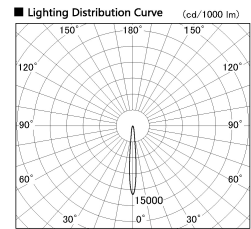

Item no. CD011-2815MW8527

Series Name: Ceiling Light

■ Direct Horizontal Illuminance CD011-2815MW8527

Illuminance Angle	Beam Angle	Vertical Illuminance(lx)
10°	10°	109430
170	1	27360
340	2	12160
520	3	6840
690	m	4380
	1	3040
	2	2230
	2	1710

Installation	Direct mount
Type	Ceiling Light
Fixture wattage	28.5W
Beam angle	10 deg
Color Temp.	2700K
CRI	Ra>85
Luminous	2105 lm
Body	Die-cast aluminum alloy
Body finish	White
Trim finish	White
Reflector finish	Mirror
IP Rate	IP20
Light source	COB module
Input Voltage	AC220~240V
Dimming Type	Non-Dimmable
Certificate	CE, CCC
Cut Hole	N/A

Weight	
42.8W	2.6kg
36.0W	2.4kg
28.5W	2.4kg