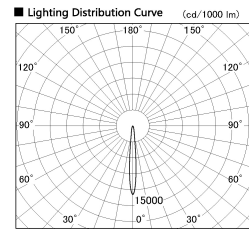

Item no. CD011-2815MW8530

Series Name: Ceiling Light

■ Direct Horizontal Illuminance CD011-2815MW8530

Illuminance Angle	Beam Angle	Vertical Illuminance(lx)
10°	10°	114110
170	1	28530
340	2	12680
520	3	7130
690	m	4560
	1	3170
	2	2330
	1	1780
	2	

Installation	Direct mount
Type	Ceiling Light
Fixture wattage	28.5W
Beam angle	10 deg
Color Temp.	3000K
CRI	Ra>85
Luminous	2195 lm
Body	Die-cast aluminum alloy
Body finish	White
Trim finish	White
Reflector finish	Mirror
IP Rate	IP20
Light source	COB module
Input Voltage	AC220~240V
Dimming Type	Non-Dimmable
Certificate	CE, CCC
Cut Hole	N/A

Weight	
42.8W	2.6kg
36.0W	2.4kg
28.5W	2.4kg