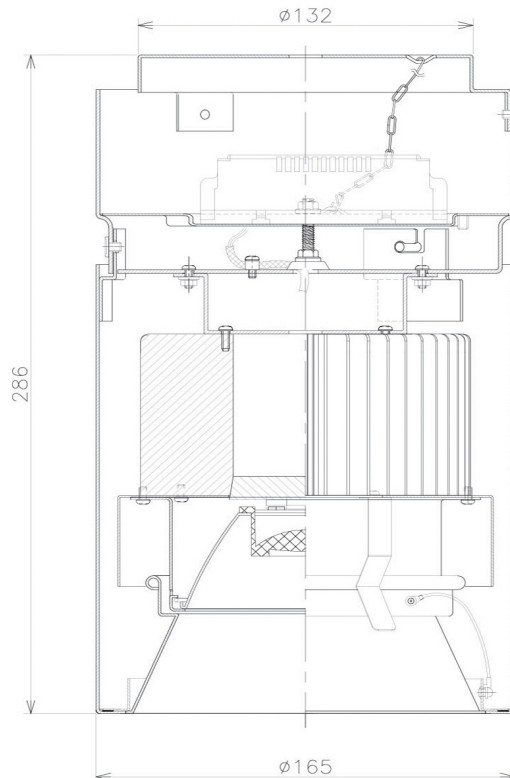

Item no. CD011-2815MW8530

Series Name: Ceiling Light

■ Direct Horizontal Illuminance CD011-2815MW8530

Illuminance Angle	Beam Angle	Vertical Illuminance(lx)
10°	10°	114110
170	1	28530
340	2	12680
520	3	7130
690	m	4560
	1	3170
	2	2330
	1	1780
	2	

Installation	Direct mount
Type	Ceiling Light
Fixture wattage	28.5W
Beam angle	10 deg
Color Temp.	3000K
CRI	Ra>85
Luminous	2195 lm
Body	Die-cast aluminum alloy
Body finish	White
Trim finish	White
Reflector finish	Mirror
IP Rate	IP20
Light source	COB module
Input Voltage	AC220~240V
Dimming Type	Non-Dimmable
Certificate	CE, CCC
Cut Hole	N/A

Weight	
42.8W	2.6kg
36.0W	2.4kg
28.5W	2.4kg