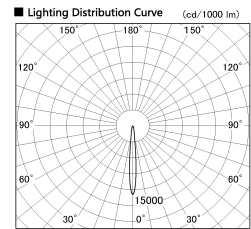

Item no. CD011-2815MW8535

Series Name: Ceiling Light

■ Direct Horizontal Illuminance CD011-2815MW8535

φ	Illuminance Angle	Beam Angle	Vertical Illuminance(lx)
170	10°	10°	115930
1			28980
			12880
340			7250
2			4640
520			3220
3			2370
690	m	1 2,0 1 2	1810

Installation	Direct mount
Type	Ceiling Light
Fixture wattage	28.5W
Beam angle	10 deg
Color Temp.	3500K
CRI	Ra>85
Luminous	2230 lm
Body	Die-cast aluminum alloy
Body finish	White
Trim finish	White
Reflector finish	Mirror
IP Rate	IP20
Light source	COB module
Input Voltage	AC220~240V
Dimming Type	Non-Dimmable
Certificate	CE, CCC
Cut Hole	N/A

Weight	
42.8W	2.6kg
36.0W	2.4kg
28.5W	2.4kg