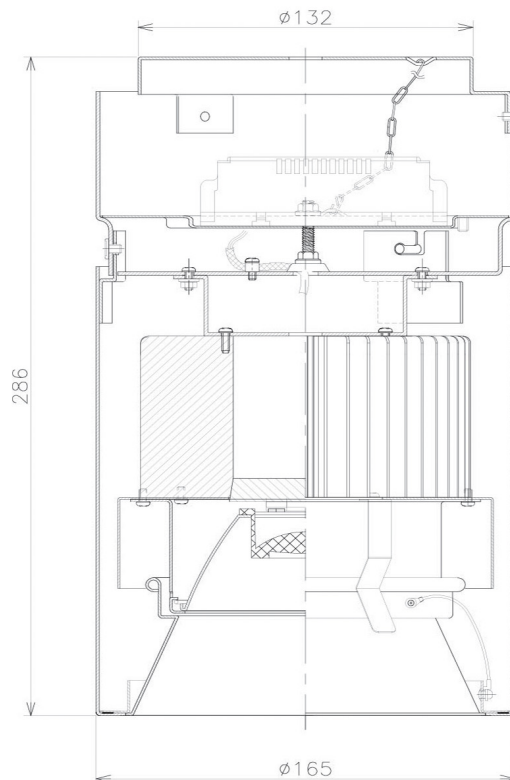

Item no. CD011-2815MW8535

Series Name: Ceiling Light

■ Direct Horizontal Illuminance CD011-2815MW8535

φ	Illuminance Angle	Beam Angle	Vertical Illuminance(lx)
170	10°	10°	115930
1			28980
			12880
340			7250
2			4640
520			3220
3			2370
690	m	1 2,0 1 2	1810

Installation	Direct mount
Type	Ceiling Light
Fixture wattage	28.5W
Beam angle	10 deg
Color Temp.	3500K
CRI	Ra>85
Luminous	2230 lm
Body	Die-cast aluminum alloy
Body finish	White
Trim finish	White
Reflector finish	Mirror
IP Rate	IP20
Light source	COB module
Input Voltage	AC220~240V
Dimming Type	Non-Dimmable
Certificate	CE, CCC
Cut Hole	N/A

Weight	
42.8W	2.6kg
36.0W	2.4kg
28.5W	2.4kg