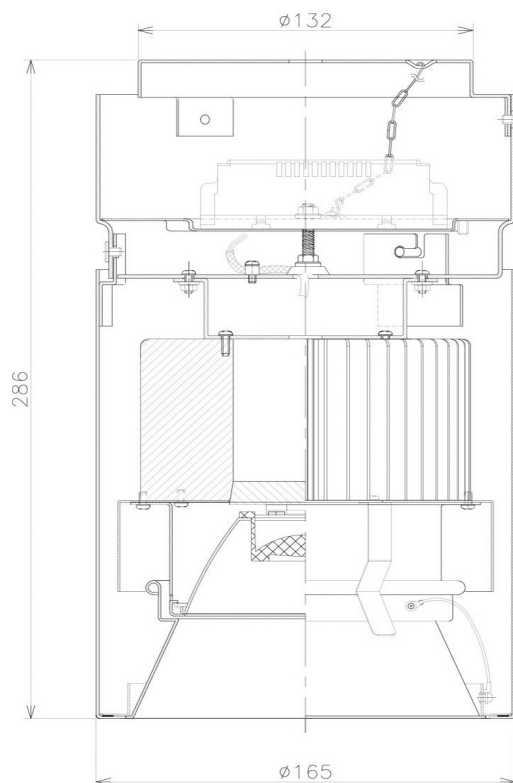

Item no. CD011-2815MW8535

Series Name: Ceiling Light

Installation	Direct mount
Type	
Fixture wattage	28.5W
Beam angle	10 deg
Color Temp.	3500K
CRI	Ra>85
Luminous	2230 lm
Body	Die-cast aluminum alloy
Body finish	White
Trim finish	White
Reflector finish	Mirror
IP Rate	IP20
Light source	COB module
Input Voltage	AC220~240V
Dimming Type	Non-Dimmable
Certificate	CE, CCC
Cut Hole	N/A

■ Direct Horizontal Illuminance CD011-2815MW8535

φ	Illuminance Angle	Beam Angle	Vertical Illuminance(lx)
170	10°	10°	115930
1			28980
340			12880
2			7250
520			4640
3			3220
690			2370
m	1	2,0	1810

Weight	
42.8W	2.6kg
36.0W	2.4kg
28.5W	2.4kg