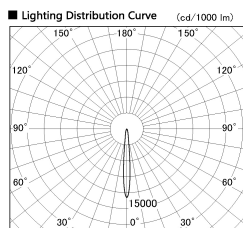

Item no. CD011-2815MW8535

Series Name: Ceiling Light

Installation	Direct mount
Type	
Fixture wattage	28.5W
Beam angle	10 deg
Color Temp.	3500K
CRI	Ra>85
Luminous	2230 lm
Body	Die-cast aluminum alloy
Body finish	White
Trim finish	White
Reflector finish	Mirror
IP Rate	IP20
Light source	COB module
Input Voltage	AC220~240V
Dimming Type	Non-Dimmable
Certificate	CE, CCC
Cut Hole	N/A

■ Direct Horizontal Illuminance CD011-2815MW8535

φ	Illuminance Angle	Beam Angle	Vertical Illuminance(lx)
170	10°	10°	115930
1			28980
340			12880
2			7250
520			4640
3			3220
690			2370
m	1	2,0	1810

Weight	
42.8W	2.6kg
36.0W	2.4kg
28.5W	2.4kg