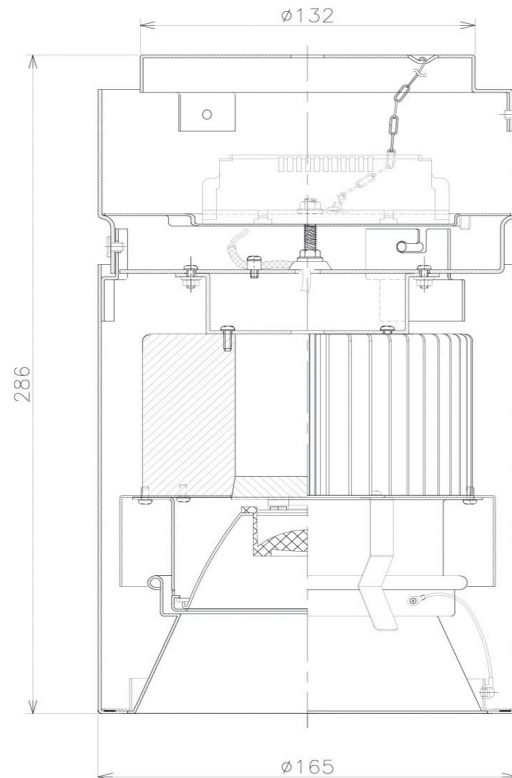

Item no. CD011-2815MW8540

Series Name: Ceiling Light

■ Direct Horizontal Illuminance CD011-2815MW8540

φ	Illuminance Angle		Beam Angle	Vertical Illuminance (lx)
	1	2		
170	50000	20000	10°	117080
340	10000	5000	10°	29270
520				13010
690				7320
				4680
				3250
				2390
				1830

Installation	Direct mount
Type	
Fixture wattage	28.5W
Beam angle	10 deg
Color Temp.	4000K
CRI	Ra>85
Luminous	2252 lm
Body	Die-cast aluminum alloy
Body finish	White
Trim finish	White
Reflector finish	Mirror
IP Rate	IP20
Light source	COB module
Input Voltage	AC220~240V
Dimming Type	Non-Dimmable
Certificate	CE, CCC
Cut Hole	N/A

Weight	
42.8W	2.6kg
36.0W	2.4kg
28.5W	2.4kg