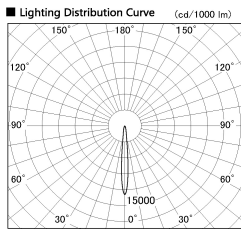

Item no. CD011-2815MW8540

Series Name: Ceiling Light

■ Direct Horizontal Illuminance CD011-2815MW8540

φ	Illuminance Angle		Beam Angle	Vertical Illuminance (lx)
	1	2		
170	50000	20000	10°	117080
340	10000	5000	10°	29270
520				13010
690				7320
				4680
				3250
				2390
				1830

Installation	Direct mount
Type	
Fixture wattage	28.5W
Beam angle	10 deg
Color Temp.	4000K
CRI	Ra>85
Luminous	2252 lm
Body	Die-cast aluminum alloy
Body finish	White
Trim finish	White
Reflector finish	Mirror
IP Rate	IP20
Light source	COB module
Input Voltage	AC220~240V
Dimming Type	Non-Dimmable
Certificate	CE, CCC
Cut Hole	N/A

Weight	
42.8W	2.6kg
36.0W	2.4kg
28.5W	2.4kg