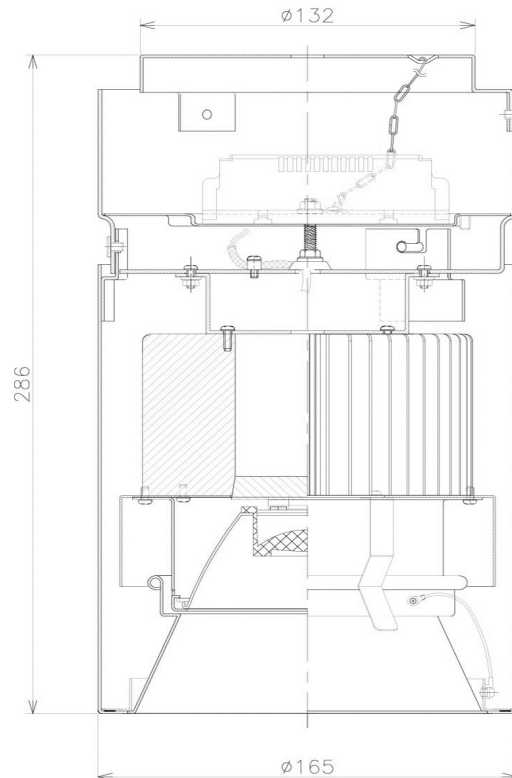

Item no. CD011-2815MW8540

Series Name: Ceiling Light

■ Direct Horizontal Illuminance CD011-2815MW8540

Illuminance Angle	Beam Angle	Vertical Illuminance(lx)
10°	1	117080
	2	29270
10°	1	13010
	2	7320
10°	1	4680
	2	3250
10°	1	2390
	2	1830

Installation	Direct mount
Type	Ceiling Light
Fixture wattage	28.5W
Beam angle	10 deg
Color Temp.	4000K
CRI	Ra>85
Luminous	2252 lm
Body	Die-cast aluminum alloy
Body finish	White
Trim finish	White
Reflector finish	Mirror
IP Rate	IP20
Light source	COB module
Input Voltage	AC220~240V
Dimming Type	Non-Dimmable
Certificate	CE, CCC
Cut Hole	N/A

Weight	
42.8W	2.6kg
36.0W	2.4kg
28.5W	2.4kg