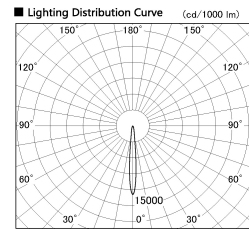

Item no. CD011-2815MW8540

Series Name: Ceiling Light

■ Direct Horizontal Illuminance CD011-2815MW8540

Illuminance Angle	Beam Angle	Vertical Illuminance(lx)
10°	1	117080
	2	29270
10°	1	13010
	2	7320
10°	1	4680
	2	3250
10°	1	2390
	2	1830

Installation	Direct mount
Type	Ceiling Light
Fixture wattage	28.5W
Beam angle	10 deg
Color Temp.	4000K
CRI	Ra>85
Luminous	2252 lm
Body	Die-cast aluminum alloy
Body finish	White
Trim finish	White
Reflector finish	Mirror
IP Rate	IP20
Light source	COB module
Input Voltage	AC220~240V
Dimming Type	Non-Dimmable
Certificate	CE, CCC
Cut Hole	N/A

Weight	
42.8W	2.6kg
36.0W	2.4kg
28.5W	2.4kg