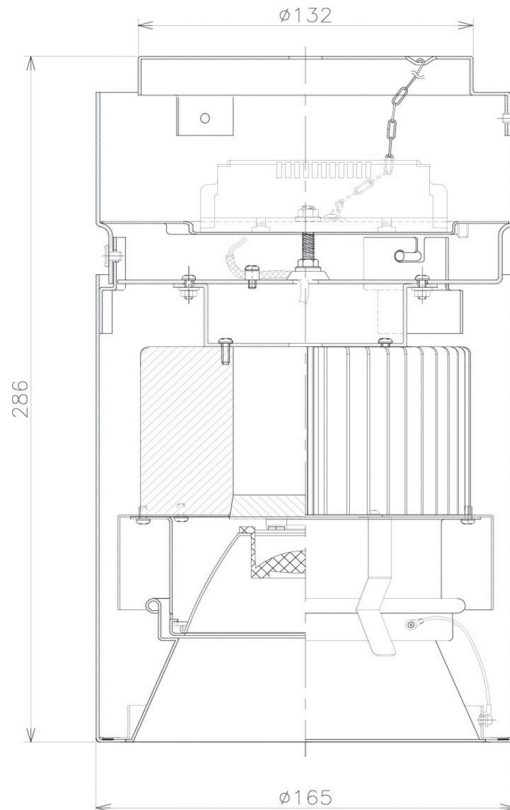

Item no. CD011-2820DW8530

Series Name: Ceiling Light

Dark Mirror Reflector

Illuminance Angle	Beam Angle	Vertical Illuminance (lx)
16°	17°	46870
1		11720
20000		5210
10000		2930
5000		1870
2000		1300
1000		960
0		730

Installation	Direct mount
Type	
Fixture wattage	28.5W
Beam angle	15 deg
Color Temp.	3000K
CRI	Ra>85
Luminous	2017 lm
Body	Die-cast aluminum alloy
Body finish	White
Trim finish	White
Reflector finish	Dark Mirror
IP Rate	IP20
Light source	COB module
Input Voltage	AC220~240V
Dimming Type	Non-Dimmable
Certificate	CE, CCC
Cut Hole	N/A

Weight	
42.8W	2.6kg
36.0W	2.4kg
28.5W	2.4kg