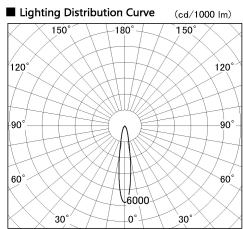

Item no. CD011-2820DW8530

Series Name: Ceiling Light

Dark Mirror Reflector

Illuminance Angle	Beam Angle	Vertical Illuminance (lx)
16°	17°	46870
1		11720
20000		5210
10000		2930
5000		1870
2000		1300
1000		960
0		730

Installation	Direct mount
Type	
Fixture wattage	28.5W
Beam angle	15 deg
Color Temp.	3000K
CRI	Ra>85
Luminous	2017 lm
Body	Die-cast aluminum alloy
Body finish	White
Trim finish	White
Reflector finish	Dark Mirror
IP Rate	IP20
Light source	COB module
Input Voltage	AC220~240V
Dimming Type	Non-Dimmable
Certificate	CE, CCC
Cut Hole	N/A

Weight	
42.8W	2.6kg
36.0W	2.4kg
28.5W	2.4kg