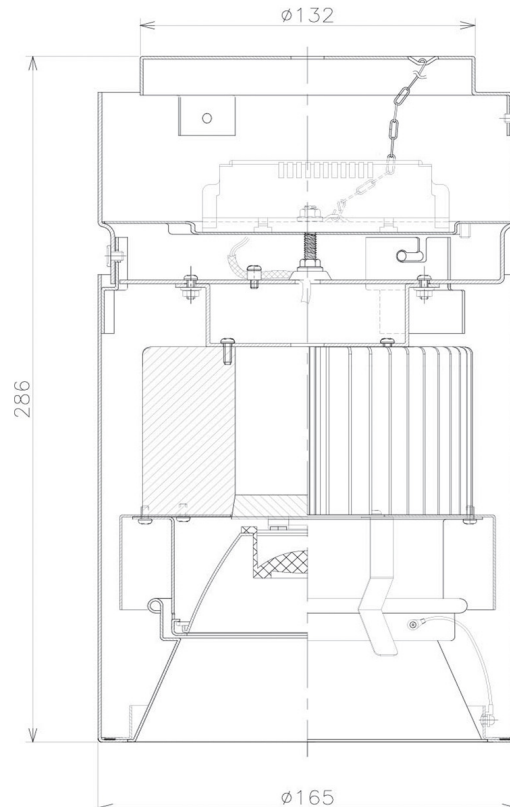

Item no. CD011-2820DW8535

Series Name: Ceiling Light

Dark Mirror Reflector

Illuminance Angle	Beam Angle	Vertical Illuminance (lx)
16°	17°	47610
1		11900
20000		5290
10000		2980
5000		1900
2000		1320
1000		970
0		740

Installation	Direct mount
Type	Ceiling Light
Fixture wattage	28.5W
Beam angle	15 deg
Color Temp.	3500K
CRI	Ra>85
Luminous	2049 lm
Body	Die-cast aluminum alloy
Body finish	White
Trim finish	White
Reflector finish	Dark Mirror
IP Rate	IP20
Light source	COB module
Input Voltage	AC220~240V
Dimming Type	Non-Dimmable
Certificate	CE, CCC
Cut Hole	N/A

Weight	
42.8W	2.6kg
36.0W	2.4kg
28.5W	2.4kg