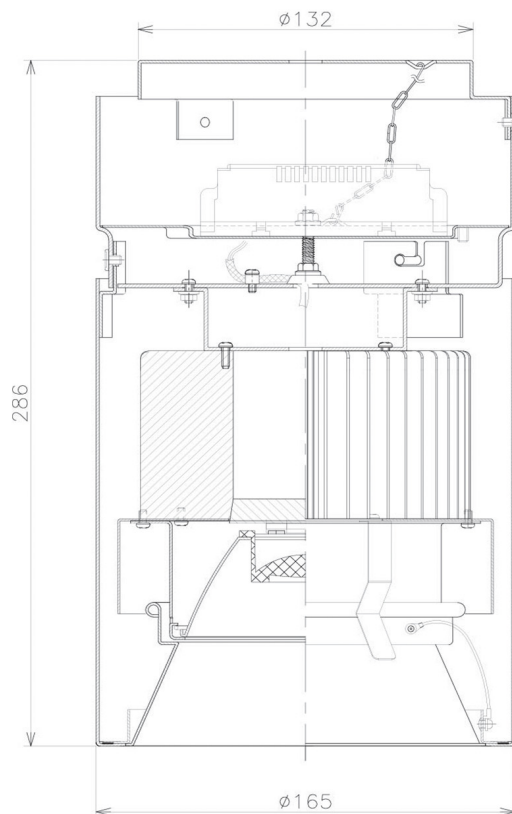

Item no. CD011-2820DW8535

Series Name: Ceiling Light

Dark Mirror Reflector

Installation	Direct mount
Type	
Fixture wattage	28.5W
Beam angle	15 deg
Color Temp.	3500K
CRI	Ra>85
Luminous	2049 lm
Body	Die-cast aluminum alloy
Body finish	White
Trim finish	White
Reflector finish	Dark Mirror
IP Rate	IP20
Light source	COB module
Input Voltage	AC220~240V
Dimming Type	Non-Dimmable
Certificate	CE, CCC
Cut Hole	N/A

Direct Horizontal Illuminance CD011-2820DW8535

Illuminance Angle	Beam Angle	Vertical Illuminance (lx)
16°	17°	47610
1		11900
20000		5290
10000		2980
5000		1900
2000		1320
1000		970
0		740

Weight	
42.8W	2.6kg
36.0W	2.4kg
28.5W	2.4kg