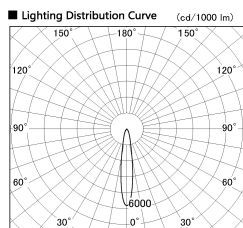

Item no. CD011-2820DW8535

Series Name: Ceiling Light

Dark Mirror Reflector

Installation	Direct mount
Type	
Fixture wattage	28.5W
Beam angle	15 deg
Color Temp.	3500K
CRI	Ra>85
Luminous	2049 lm
Body	Die-cast aluminum alloy
Body finish	White
Trim finish	White
Reflector finish	Dark Mirror
IP Rate	IP20
Light source	COB module
Input Voltage	AC220~240V
Dimming Type	Non-Dimmable
Certificate	CE, CCC
Cut Hole	N/A

Direct Horizontal Illuminance CD011-2820DW8535

Illuminance Angle	Beam Angle	Vertical Illuminance (lx)
16°	17°	47610
1		11900
20000		5290
10000		2980
5000		1900
2000		1320
1000		970
0		740

Weight	
42.8W	2.6kg
36.0W	2.4kg
28.5W	2.4kg