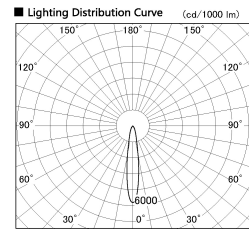

Item no. CD011-2820DW8535

Series Name: Ceiling Light

Dark Mirror Reflector

Illuminance Angle	Beam Angle	Vertical Illuminance (lx)
16°	17°	47610
1		11900
20000		5290
10000		2980
5000		1900
2000		1320
1000		970
0		740

Installation	Direct mount
Type	Ceiling Light
Fixture wattage	28.5W
Beam angle	15 deg
Color Temp.	3500K
CRI	Ra>85
Luminous	2049 lm
Body	Die-cast aluminum alloy
Body finish	White
Trim finish	White
Reflector finish	Dark Mirror
IP Rate	IP20
Light source	COB module
Input Voltage	AC220~240V
Dimming Type	Non-Dimmable
Certificate	CE, CCC
Cut Hole	N/A

Weight	
42.8W	2.6kg
36.0W	2.4kg
28.5W	2.4kg