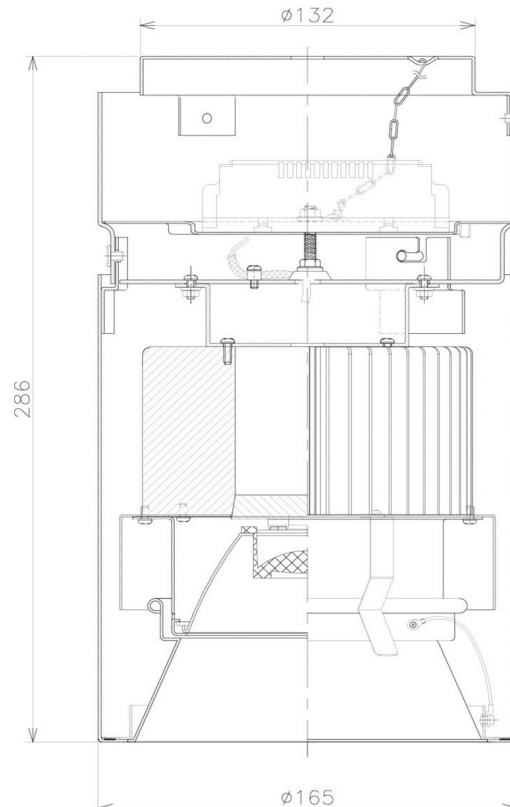

Item no. CD011-2820DW8540

Series Name: Ceiling Light

Dark Mirror Reflector

■ Direct Horizontal Illuminance CD011-2820DW8540

Illuminance Angle	Beam Angle	Vertical Illuminance (lx)
16°	17°	48070
1		12020
20000		5340
10000		3000
5000		1920
2000		1340
1000		980
0		750

Installation	Direct mount
Type	Ceiling Light
Fixture wattage	28.5W
Beam angle	15 deg
Color Temp.	4000K
CRI	Ra>85
Luminous	2069 lm
Body	Die-cast aluminum alloy
Body finish	White
Trim finish	White
Reflector finish	Dark Mirror
IP Rate	IP20
Light source	COB module
Input Voltage	AC220~240V
Dimming Type	Non-Dimmable
Certificate	CE, CCC
Cut Hole	N/A

Weight	
42.8W	2.6kg
36.0W	2.4kg
28.5W	2.4kg