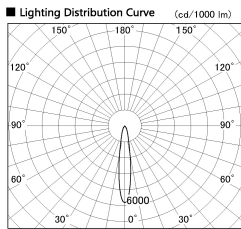

Item no. CD011-2820DW8540

Series Name: Ceiling Light

Dark Mirror Reflector

Illuminance Angle	Beam Angle	Vertical Illuminance (lx)
16°	17°	48070
1		12020
20000		5340
10000		3000
5000		1920
2000		1340
1000		980
0		750

Installation	Direct mount
Type	
Fixture wattage	28.5W
Beam angle	15 deg
Color Temp.	4000K
CRI	Ra>85
Luminous	2069 lm
Body	Die-cast aluminum alloy
Body finish	White
Trim finish	White
Reflector finish	Dark Mirror
IP Rate	IP20
Light source	COB module
Input Voltage	AC220~240V
Dimming Type	Non-Dimmable
Certificate	CE, CCC
Cut Hole	N/A

Weight	
42.8W	2.6kg
36.0W	2.4kg
28.5W	2.4kg