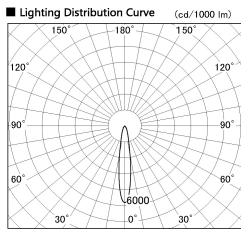

Item no. CD011-2820DW8540

Series Name: Ceiling Light

Dark Mirror Reflector

■ Direct Horizontal Illuminance CD011-2820DW8540

Illuminance Angle	Beam Angle	Vertical Illuminance (lx)
16°	17°	48070
1		12020
20000		5340
10000		3000
5000		1920
2000		1340
1000		980
0		750

Installation	Direct mount
Type	Ceiling Light
Fixture wattage	28.5W
Beam angle	15 deg
Color Temp.	4000K
CRI	Ra>85
Luminous	2069 lm
Body	Die-cast aluminum alloy
Body finish	White
Trim finish	White
Reflector finish	Dark Mirror
IP Rate	IP20
Light source	COB module
Input Voltage	AC220~240V
Dimming Type	Non-Dimmable
Certificate	CE, CCC
Cut Hole	N/A

Weight	
42.8W	2.6kg
36.0W	2.4kg
28.5W	2.4kg