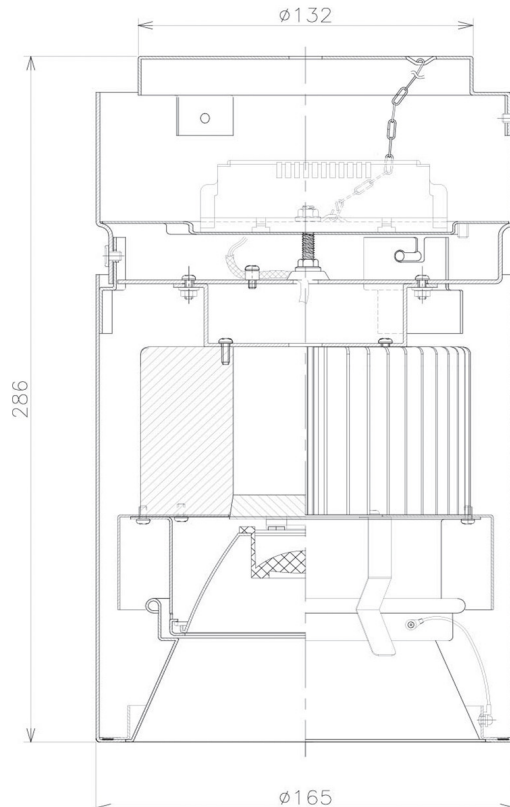

Item no. CD011-2820DW8540

Series Name: Ceiling Light

Dark Mirror Reflector

Illuminance Angle	Beam Angle	Vertical Illuminance (lx)
16°	17°	48070
1		12020
20000		5340
10000		3000
5000		1920
2000		1340
1000		980
0		750

Installation	Direct mount
Type	
Fixture wattage	28.5W
Beam angle	15 deg
Color Temp.	4000K
CRI	Ra>85
Luminous	2069 lm
Body	Die-cast aluminum alloy
Body finish	White
Trim finish	White
Reflector finish	Dark Mirror
IP Rate	IP20
Light source	COB module
Input Voltage	AC220~240V
Dimming Type	Non-Dimmable
Certificate	CE, CCC
Cut Hole	N/A

Weight	
42.8W	2.6kg
36.0W	2.4kg
28.5W	2.4kg