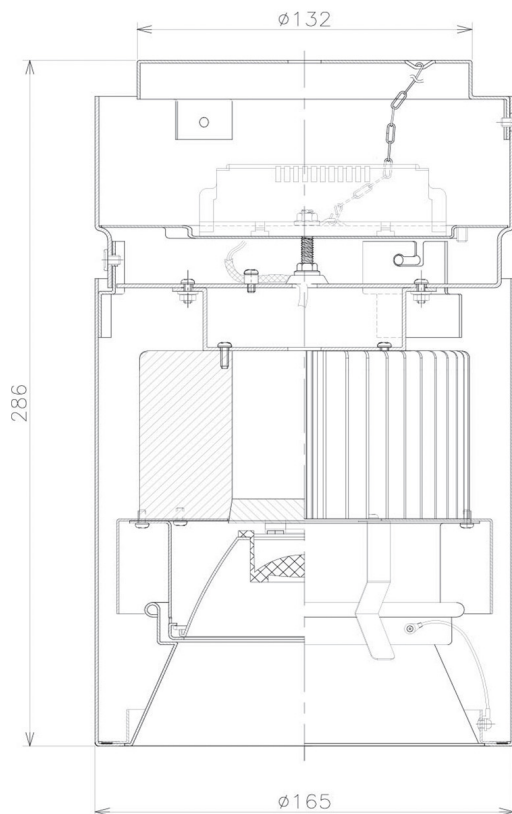

Item no. CD011-2820MW8530

Series Name: Ceiling Light

Installation	Direct mount
Type	
Fixture wattage	28.5W
Beam angle	15 deg
Color Temp.	3000K
CRI	Ra>85
Luminous	2123 lm
Body	Die-cast aluminum alloy
Body finish	White
Trim finish	White
Reflector finish	Mirror
IP Rate	IP20
Light source	COB module
Input Voltage	AC220~240V
Dimming Type	Non-Dimmable
Certificate	CE, CCC
Cut Hole	N/A

■ Direct Horizontal Illuminance CD011-2820MW8530

Illuminance Angle	Beam Angle	Vertical Illuminance (lx)
16°	17°	49330
1		12330
20000		5480
10000		3080
5000		1970
2000		1370
1000		1010
770		770

Weight	
42.8W	2.6kg
36.0W	2.4kg
28.5W	2.4kg