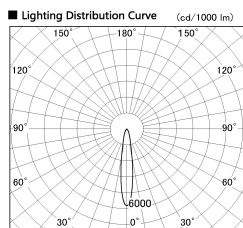

Item no. CD011-2820MW8530

Series Name: Ceiling Light

Installation	Direct mount
Type	
Fixture wattage	28.5W
Beam angle	15 deg
Color Temp.	3000K
CRI	Ra>85
Luminous	2123 lm
Body	Die-cast aluminum alloy
Body finish	White
Trim finish	White
Reflector finish	Mirror
IP Rate	IP20
Light source	COB module
Input Voltage	AC220~240V
Dimming Type	Non-Dimmable
Certificate	CE, CCC
Cut Hole	N/A

■ Direct Horizontal Illuminance CD011-2820MW8530

Illuminance Angle	Beam Angle	Vertical Illuminance (lx)
16°	17°	49330
1		12330
20000		5480
10000		3080
5000		1970
2000		1370
1000		1010
770		770

Weight	
42.8W	2.6kg
36.0W	2.4kg
28.5W	2.4kg