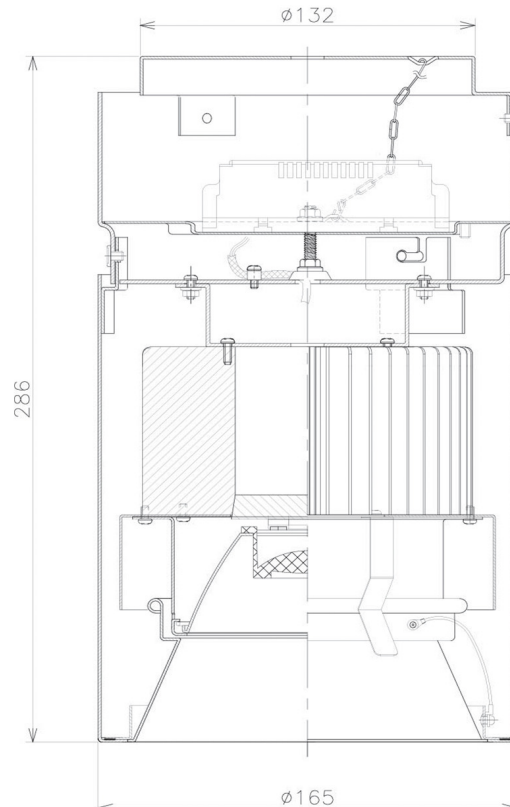

Item no. CD011-2820MW8535

Series Name: Ceiling Light

■ Direct Horizontal Illuminance CD011-2820MW8535

Illuminance Angle	Beam Angle	Vertical Illuminance (lx)
16°	17°	50120
1		12530
280		5570
1		3130
560		2000
2		1390
840		1020
3		780
1120		780

Installation	Direct mount
Type	Ceiling Light
Fixture wattage	28.5W
Beam angle	15 deg
Color Temp.	3500K
CRI	Ra>85
Luminous	2157 lm
Body	Die-cast aluminum alloy
Body finish	White
Trim finish	White
Reflector finish	Mirror
IP Rate	IP20
Light source	COB module
Input Voltage	AC220~240V
Dimming Type	Non-Dimmable
Certificate	CE, CCC
Cut Hole	N/A

Weight	
42.8W	2.6kg
36.0W	2.4kg
28.5W	2.4kg