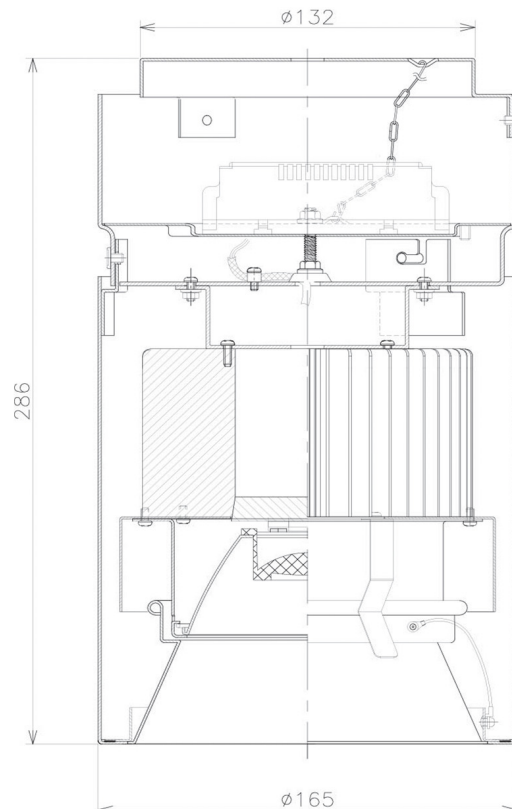

Item no. CD011-2820MW8535

Series Name: Ceiling Light

■ Direct Horizontal Illuminance CD011-2820MW8535

Illuminance Angle	Beam Angle	Vertical Illuminance (lx)
16°	17°	50120
1		12530
280		5570
1		3130
560		2000
2		1390
840		1020
3		780
1120		780

Installation	Direct mount
Type	
Fixture wattage	28.5W
Beam angle	15 deg
Color Temp.	3500K
CRI	Ra>85
Luminous	2157 lm
Body	Die-cast aluminum alloy
Body finish	White
Trim finish	White
Reflector finish	Mirror
IP Rate	IP20
Light source	COB module
Input Voltage	AC220~240V
Dimming Type	Non-Dimmable
Certificate	CE, CCC
Cut Hole	N/A

Weight	
42.8W	2.6kg
36.0W	2.4kg
28.5W	2.4kg