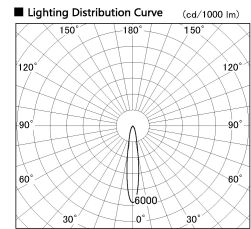

Item no. CD011-2820MW8535

Series Name: Ceiling Light

■ Direct Horizontal Illuminance CD011-2820MW8535

Illuminance Angle	Beam Angle	Vertical Illuminance (lx)
16°	17°	50120
1		12530
280		5570
1		3130
560		2000
2		1390
840		1020
3		780
1120		780

Installation	Direct mount
Type	
Fixture wattage	28.5W
Beam angle	15 deg
Color Temp.	3500K
CRI	Ra>85
Luminous	2157 lm
Body	Die-cast aluminum alloy
Body finish	White
Trim finish	White
Reflector finish	Mirror
IP Rate	IP20
Light source	COB module
Input Voltage	AC220~240V
Dimming Type	Non-Dimmable
Certificate	CE, CCC
Cut Hole	N/A

Weight	
42.8W	2.6kg
36.0W	2.4kg
28.5W	2.4kg