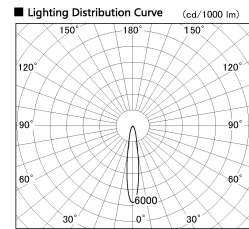

Item no. CD011-2820MW8535

Series Name: Ceiling Light

■ Direct Horizontal Illuminance CD011-2820MW8535

Illuminance Angle	Beam Angle	Vertical Illuminance (lx)
16°	17°	50120
1		12530
280		5570
1		3130
560		2000
2		1390
840		1020
3		780
1120		780

Installation	Direct mount
Type	Ceiling Light
Fixture wattage	28.5W
Beam angle	15 deg
Color Temp.	3500K
CRI	Ra>85
Luminous	2157 lm
Body	Die-cast aluminum alloy
Body finish	White
Trim finish	White
Reflector finish	Mirror
IP Rate	IP20
Light source	COB module
Input Voltage	AC220~240V
Dimming Type	Non-Dimmable
Certificate	CE, CCC
Cut Hole	N/A

Weight	
42.8W	2.6kg
36.0W	2.4kg
28.5W	2.4kg