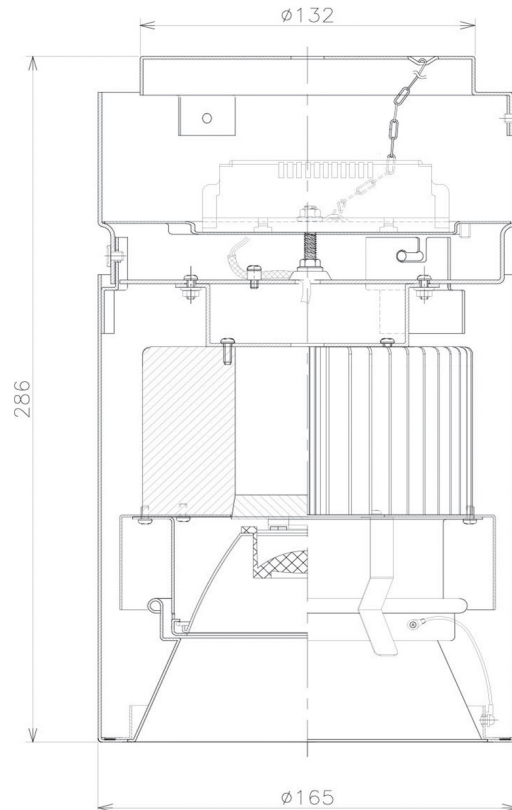

Item no. CD011-2820MW8535

Series Name: Ceiling Light

■ Direct Horizontal Illuminance CD011-2820MW8535

| Illuminance Angle | Beam Angle | Vertical Illuminance (lx) |
|-------------------|------------|---------------------------|
| 16°               | 17°        | 50120                     |
| 1                 |            | 12530                     |
| 280               |            | 5570                      |
| 1                 |            | 3130                      |
| 560               |            | 2000                      |
| 2                 |            | 1390                      |
| 840               |            | 1020                      |
| 3                 |            | 780                       |
| 1120              |            | 780                       |

|                  |                         |
|------------------|-------------------------|
| Installation     | Direct mount            |
| Type             |                         |
| Fixture wattage  | 28.5W                   |
| Beam angle       | 15 deg                  |
| Color Temp.      | 3500K                   |
| CRI              | Ra>85                   |
| Luminous         | 2157 lm                 |
| Body             | Die-cast aluminum alloy |
| Body finish      | White                   |
| Trim finish      | White                   |
| Reflector finish | Mirror                  |
| IP Rate          | IP20                    |
| Light source     | COB module              |
| Input Voltage    | AC220~240V              |
| Dimming Type     | Non-Dimmable            |
| Certificate      | CE, CCC                 |
| Cut Hole         | N/A                     |

| Weight |       |
|--------|-------|
| 42.8W  | 2.6kg |
| 36.0W  | 2.4kg |
| 28.5W  | 2.4kg |