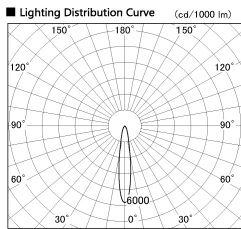

Item no. CD011-2820MW8535

Series Name: Ceiling Light

■ Direct Horizontal Illuminance CD011-2820MW8535

| Illuminance Angle | Beam Angle | Vertical Illuminance (lx) |
|-------------------|------------|---------------------------|
| 16°               | 17°        | 50120                     |
| 1                 |            | 12530                     |
| 280               |            | 5570                      |
| 1                 |            | 3130                      |
| 560               |            | 2000                      |
| 2                 |            | 1390                      |
| 840               |            | 1020                      |
| 3                 |            | 780                       |
| 1120              |            | 780                       |

|                  |                         |
|------------------|-------------------------|
| Installation     | Direct mount            |
| Type             |                         |
| Fixture wattage  | 28.5W                   |
| Beam angle       | 15 deg                  |
| Color Temp.      | 3500K                   |
| CRI              | Ra>85                   |
| Luminous         | 2157 lm                 |
| Body             | Die-cast aluminum alloy |
| Body finish      | White                   |
| Trim finish      | White                   |
| Reflector finish | Mirror                  |
| IP Rate          | IP20                    |
| Light source     | COB module              |
| Input Voltage    | AC220~240V              |
| Dimming Type     | Non-Dimmable            |
| Certificate      | CE, CCC                 |
| Cut Hole         | N/A                     |

| Weight |       |
|--------|-------|
| 42.8W  | 2.6kg |
| 36.0W  | 2.4kg |
| 28.5W  | 2.4kg |