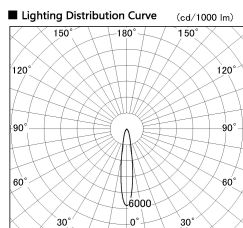

Item no. CD011-2820MW8540

Series Name: Ceiling Light

|                  |                         |
|------------------|-------------------------|
| Installation     | Direct mount            |
| Type             |                         |
| Fixture wattage  | 28.5W                   |
| Beam angle       | 15 deg                  |
| Color Temp.      | 4000K                   |
| CRI              | Ra>85                   |
| Luminous         | 2178 lm                 |
| Body             | Die-cast aluminum alloy |
| Body finish      | White                   |
| Trim finish      | White                   |
| Reflector finish | Mirror                  |
| IP Rate          | IP20                    |
| Light source     | COB module              |
| Input Voltage    | AC220~240V              |
| Dimming Type     | Non-Dimmable            |
| Certificate      | CE, CCC                 |
| Cut Hole         | N/A                     |

■ Direct Horizontal Illuminance CD011-2820MW8540

| Illuminance Angle | Beam Angle | Vertical Illuminance (lx) |
|-------------------|------------|---------------------------|
| 16°               | 17°        | 50610                     |
| 1                 |            | 12650                     |
| 20000             |            | 5620                      |
| 10000             |            | 3160                      |
| 5000              |            | 2020                      |
| 2                 |            | 1410                      |
| 2000              |            | 1030                      |
| 3                 |            | 790                       |
| 840               |            |                           |
| 1120              |            |                           |
| m                 |            |                           |

| Weight |       |
|--------|-------|
| 42.8W  | 2.6kg |
| 36.0W  | 2.4kg |
| 28.5W  | 2.4kg |