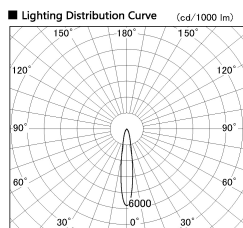

Item no. CD011-2820MW8540

Series Name: Ceiling Light

Installation	Direct mount
Type	Ceiling Light
Fixture wattage	28.5W
Beam angle	15 deg
Color Temp.	4000K
CRI	Ra>85
Luminous	2178 lm
Body	Die-cast aluminum alloy
Body finish	White
Trim finish	White
Reflector finish	Mirror
IP Rate	IP20
Light source	COB module
Input Voltage	AC220~240V
Dimming Type	Non-Dimmable
Certificate	CE, CCC
Cut Hole	N/A

■ Direct Horizontal Illuminance CD011-2820MW8540

Illuminance Angle	Beam Angle	Vertical Illuminance (lx)
16°	17°	50610
1		12650
		5620
280		3160
1		2020
560		1410
2		1030
840		790
3		
1120		

Weight	
42.8W	2.6kg
36.0W	2.4kg
28.5W	2.4kg