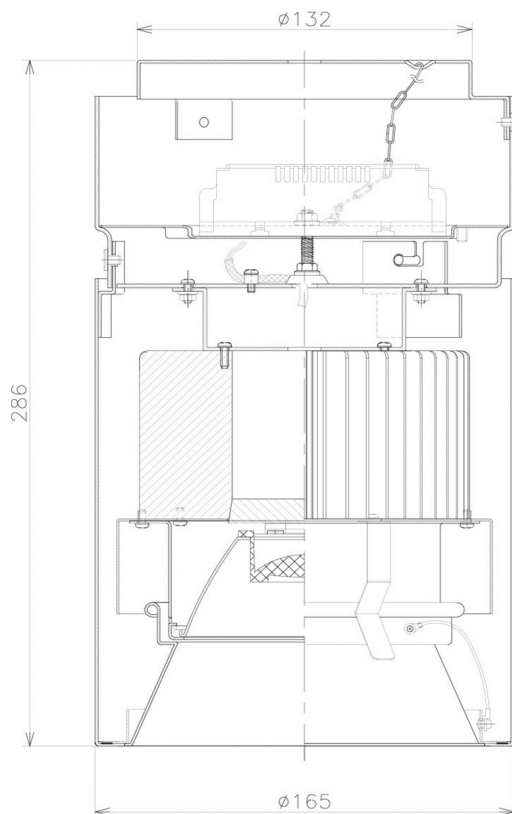

Item no. CD011-2820MW8540

Series Name: Ceiling Light

Installation	Direct mount
Type	Ceiling Light
Fixture wattage	28.5W
Beam angle	15 deg
Color Temp.	4000K
CRI	Ra>85
Luminous	2178 lm
Body	Die-cast aluminum alloy
Body finish	White
Trim finish	White
Reflector finish	Mirror
IP Rate	IP20
Light source	COB module
Input Voltage	AC220~240V
Dimming Type	Non-Dimmable
Certificate	CE, CCC
Cut Hole	N/A

■ Direct Horizontal Illuminance CD011-2820MW8540

Illuminance Angle	Beam Angle	Vertical Illuminance (lx)
16°	17°	50610
1		12650
		5620
280		3160
1		2020
560		1410
2		1030
840		790
3		
1120		

Weight	
42.8W	2.6kg
36.0W	2.4kg
28.5W	2.4kg