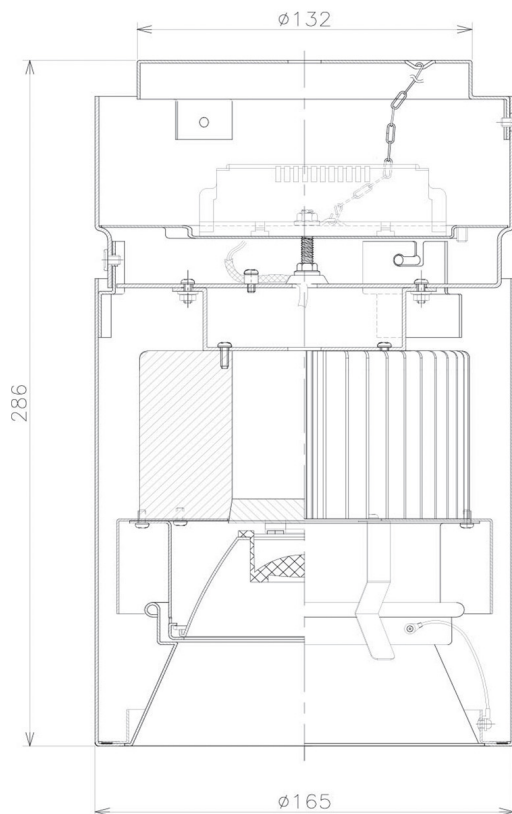

Item no. CD011-2820MW8540

Series Name: Ceiling Light

|                  |                         |
|------------------|-------------------------|
| Installation     | Direct mount            |
| Type             |                         |
| Fixture wattage  | 28.5W                   |
| Beam angle       | 15 deg                  |
| Color Temp.      | 4000K                   |
| CRI              | Ra>85                   |
| Luminous         | 2178 lm                 |
| Body             | Die-cast aluminum alloy |
| Body finish      | White                   |
| Trim finish      | White                   |
| Reflector finish | Mirror                  |
| IP Rate          | IP20                    |
| Light source     | COB module              |
| Input Voltage    | AC220~240V              |
| Dimming Type     | Non-Dimmable            |
| Certificate      | CE, CCC                 |
| Cut Hole         | N/A                     |

■ Direct Horizontal Illuminance CD011-2820MW8540

| Illuminance Angle | Beam Angle | Vertical Illuminance (lx) |
|-------------------|------------|---------------------------|
| 16°               | 17°        | 50610                     |
| 1                 |            | 12650                     |
| 20000             |            | 5620                      |
| 10000             |            | 3160                      |
| 5000              |            | 2020                      |
| 2                 |            | 1410                      |
| 2000              |            | 1030                      |
| 3                 |            | 790                       |
| 840               |            |                           |
| 1120              |            |                           |
| m                 |            |                           |

| Weight |       |
|--------|-------|
| 42.8W  | 2.6kg |
| 36.0W  | 2.4kg |
| 28.5W  | 2.4kg |