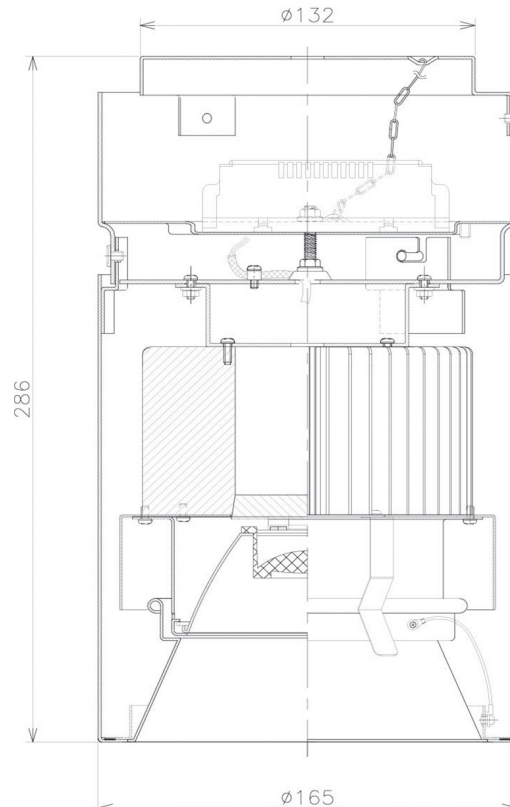

Item no. CD011-2820WW8527

Series Name: Ceiling Light

■ Direct Horizontal Illuminance CD011-2820WW8527

Illuminance Angle	Beam Angle	Vertical Illuminance(lx)
16°	17°	47310
1		11830
20000		5260
10000		2960
5000		1890
2000		1310
1000		970
0		740

Installation	Direct mount
Type	
Fixture wattage	28.5W
Beam angle	15 deg
Color Temp.	2700K
CRI	Ra>85
Luminous	2036 lm
Body	Die-cast aluminum alloy
Body finish	White
Trim finish	White
Reflector finish	White
IP Rate	IP20
Light source	COB module
Input Voltage	AC220~240V
Dimming Type	Non-Dimmable
Certificate	CE, CCC
Cut Hole	N/A

Weight	
42.8W	2.6kg
36.0W	2.4kg
28.5W	2.4kg