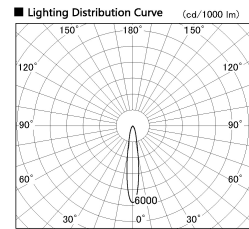

Item no. CD011-2820WW8527

Series Name: Ceiling Light

White Refrctor

| Illuminance Angle | Beam Angle | Vertical Illuminance(lx) |
|-------------------|------------|--------------------------|
| 16° | 17° | 47310 |
| 1 | | 11830 |
| 20000 | | 5260 |
| 10000 | | 2960 |
| 5000 | | 1890 |
| 2000 | | 1310 |
| 1000 | | 970 |
| 0 | | 740 |

| | |
|------------------|-------------------------|
| Installation | Direct mount |
| Type | Ceiling Light |
| Fixture wattage | 28.5W |
| Beam angle | 15 deg |
| Color Temp. | 2700K |
| CRI | Ra>85 |
| Luminous | 2036 lm |
| Body | Die-cast aluminum alloy |
| Body finish | White |
| Trim finish | White |
| Reflector finish | White |
| IP Rate | IP20 |
| Light source | COB module |
| Input Voltage | AC220~240V |
| Dimming Type | Non-Dimmable |
| Certificate | CE, CCC |
| Cut Hole | N/A |

| Weight | |
|--------|-------|
| 42.8W | 2.6kg |
| 36.0W | 2.4kg |
| 28.5W | 2.4kg |