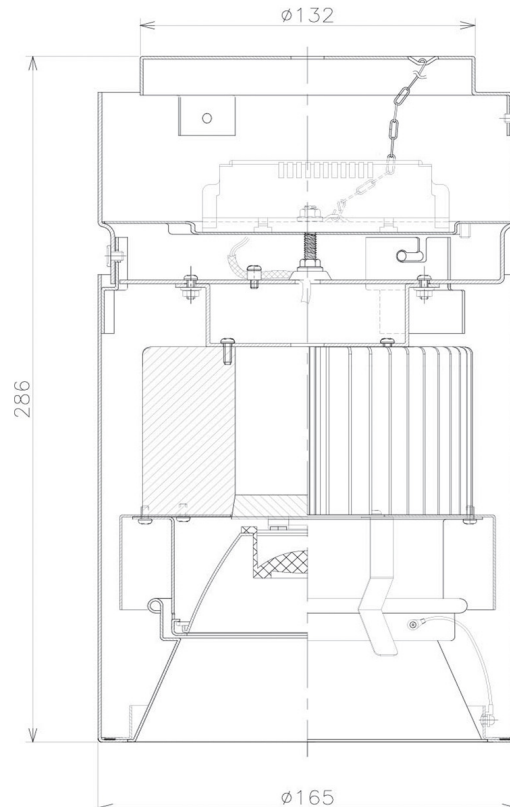

Item no. CD011-2820WW8527

Series Name: Ceiling Light

White Refrctor

| Illuminance Angle | Beam Angle | Vertical Illuminance(lx) |
|-------------------|------------|--------------------------|
| 16° | 17° | 47310 |
| 1 | | 11830 |
| 20000 | | 5260 |
| 10000 | | 2960 |
| 5000 | | 1890 |
| 2000 | | 1310 |
| 1000 | | 970 |
| 0 | | 740 |

| | |
|------------------|-------------------------|
| Installation | Direct mount |
| Type | Ceiling Light |
| Fixture wattage | 28.5W |
| Beam angle | 15 deg |
| Color Temp. | 2700K |
| CRI | Ra>85 |
| Luminous | 2036 lm |
| Body | Die-cast aluminum alloy |
| Body finish | White |
| Trim finish | White |
| Reflector finish | White |
| IP Rate | IP20 |
| Light source | COB module |
| Input Voltage | AC220~240V |
| Dimming Type | Non-Dimmable |
| Certificate | CE, CCC |
| Cut Hole | N/A |

| Weight | |
|--------|-------|
| 42.8W | 2.6kg |
| 36.0W | 2.4kg |
| 28.5W | 2.4kg |