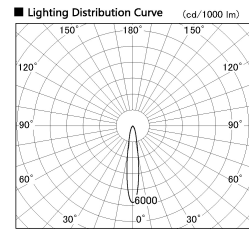

Item no. CD011-2820WW8527

Series Name: Ceiling Light

■ Direct Horizontal Illuminance CD011-2820WW8527

Illuminance Angle	Beam Angle	Vertical Illuminance(lx)
16°	17°	47310
1		11830
20000		5260
10000		2960
5000		1890
2000		1310
1000		970
0		740

Installation	Direct mount
Type	
Fixture wattage	28.5W
Beam angle	15 deg
Color Temp.	2700K
CRI	Ra>85
Luminous	2036 lm
Body	Die-cast aluminum alloy
Body finish	White
Trim finish	White
Reflector finish	White
IP Rate	IP20
Light source	COB module
Input Voltage	AC220~240V
Dimming Type	Non-Dimmable
Certificate	CE, CCC
Cut Hole	N/A

Weight	
42.8W	2.6kg
36.0W	2.4kg
28.5W	2.4kg