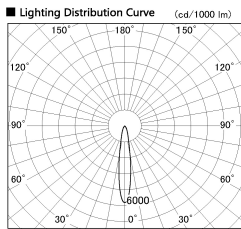

Item no. CD011-2820WW8530

Series Name: Ceiling Light

White Refrctor

Illuminance Angle	Beam Angle	Vertical Illuminance(lx)
16°	17°	49330
1		12330
280		5480
1		3080
560		1970
2		1370
840		1010
3		770
1120		770

Installation	Direct mount
Type	
Fixture wattage	28.5W
Beam angle	15 deg
Color Temp.	3000K
CRI	Ra>85
Luminous	2123 lm
Body	Die-cast aluminum alloy
Body finish	White
Trim finish	White
Reflector finish	White
IP Rate	IP20
Light source	COB module
Input Voltage	AC220~240V
Dimming Type	Non-Dimmable
Certificate	CE, CCC
Cut Hole	N/A

Weight	
42.8W	2.6kg
36.0W	2.4kg
28.5W	2.4kg