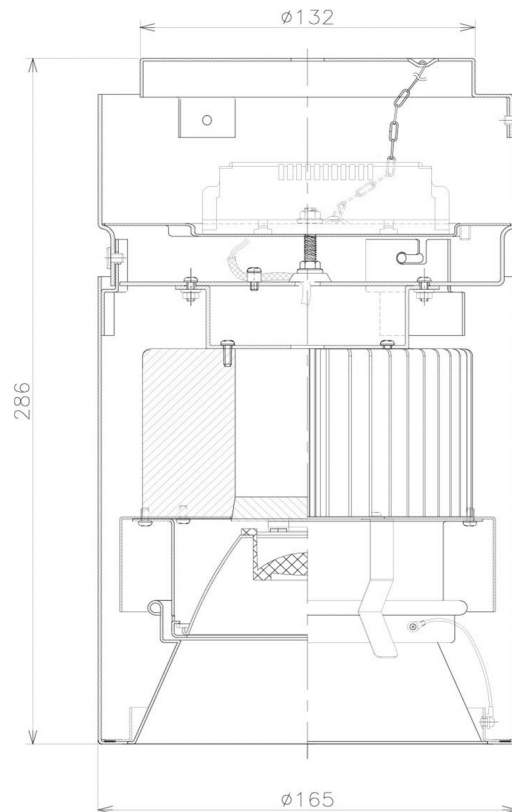

Item no. CD011-2820WW8530

Series Name: Ceiling Light

White Refrctor

Illuminance Angle	Beam Angle	Vertical Illuminance(lx)
16°	17°	49330
1		12330
280		5480
1		3080
560		1970
2		1370
840		1010
3		770
1120		770

Installation	Direct mount
Type	
Fixture wattage	28.5W
Beam angle	15 deg
Color Temp.	3000K
CRI	Ra>85
Luminous	2123 lm
Body	Die-cast aluminum alloy
Body finish	White
Trim finish	White
Reflector finish	White
IP Rate	IP20
Light source	COB module
Input Voltage	AC220~240V
Dimming Type	Non-Dimmable
Certificate	CE, CCC
Cut Hole	N/A

Weight	
42.8W	2.6kg
36.0W	2.4kg
28.5W	2.4kg