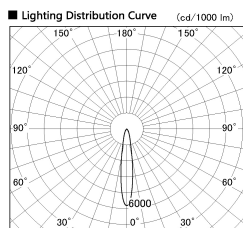

Item no. CD011-2820WW8535

Series Name: Ceiling Light

White Refractor

Installation	Direct mount
Type	
Fixture wattage	28.5W
Beam angle	15 deg
Color Temp.	3500K
CRI	Ra>85
Luminous	2157 lm
Body	Die-cast aluminum alloy
Body finish	White
Trim finish	White
Reflector finish	White
IP Rate	IP20
Light source	COB module
Input Voltage	AC220~240V
Dimming Type	Non-Dimmable
Certificate	CE, CCC
Cut Hole	N/A

Direct Horizontal Illuminance CD011-2820WW8535

Illuminance Angle	Beam Angle	Vertical Illuminance(lx)
16°	17°	50120
1		12530
		5570
280		5000
		3130
560		2000
		1390
840		1020
1120		780

Weight	
42.8W	2.6kg
36.0W	2.4kg
28.5W	2.4kg