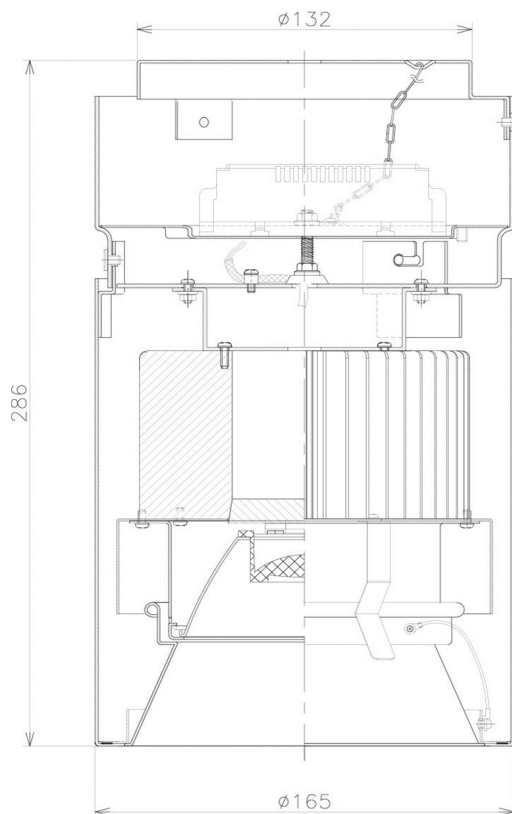

Item no. CD011-2820WW8535

Series Name: Ceiling Light

White Refractor

Installation	Direct mount
Type	
Fixture wattage	28.5W
Beam angle	15 deg
Color Temp.	3500K
CRI	Ra>85
Luminous	2157 lm
Body	Die-cast aluminum alloy
Body finish	White
Trim finish	White
Reflector finish	White
IP Rate	IP20
Light source	COB module
Input Voltage	AC220~240V
Dimming Type	Non-Dimmable
Certificate	CE, CCC
Cut Hole	N/A

Direct Horizontal Illuminance CD011-2820WW8535

Illuminance Angle	Beam Angle	Vertical Illuminance(lx)
16°	17°	50120
1		12530
		5570
280		5000
		3130
560		2000
		1390
840		1020
1120		780

Weight	
42.8W	2.6kg
36.0W	2.4kg
28.5W	2.4kg