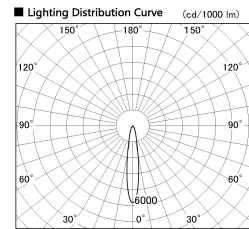

Item no. CD011-2820WW8540

Series Name: Ceiling Light

White Refractor

Illuminance Angle	Beam Angle	Vertical Illuminance (lx)
16°	17°	50610
1		12650
2		5620
3		3160
4		2020
5		1410
6		1030
8		790
11		
12		

Installation	Direct mount
Type	Ceiling Light
Fixture wattage	28.5W
Beam angle	15 deg
Color Temp.	4000K
CRI	Ra>85
Luminous	2178 lm
Body	Die-cast aluminum alloy
Body finish	White
Trim finish	White
Reflector finish	White
IP Rate	IP20
Light source	COB module
Input Voltage	AC220~240V
Dimming Type	Non-Dimmable
Certificate	CE, CCC
Cut Hole	N/A

Weight	
42.8W	2.6kg
36.0W	2.4kg
28.5W	2.4kg