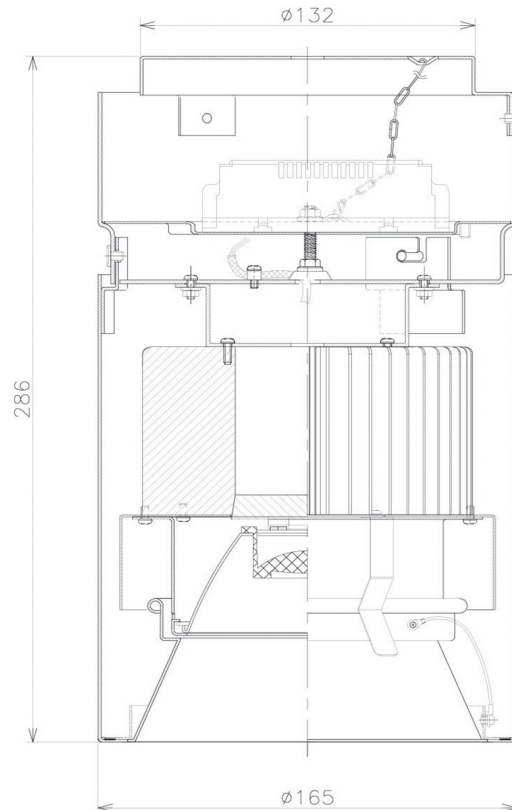

Item no. CD011-2820WW8540

Series Name: Ceiling Light

White Refractor

Illuminance Angle	Beam Angle	Vertical Illuminance (lx)
16°	17°	50610
1		12650
2		5620
3		3160
4		2020
5		1410
6		1030
8		790
11		
12		

Installation	Direct mount
Type	Ceiling Light
Fixture wattage	28.5W
Beam angle	15 deg
Color Temp.	4000K
CRI	Ra>85
Luminous	2178 lm
Body	Die-cast aluminum alloy
Body finish	White
Trim finish	White
Reflector finish	White
IP Rate	IP20
Light source	COB module
Input Voltage	AC220~240V
Dimming Type	Non-Dimmable
Certificate	CE, CCC
Cut Hole	N/A

Weight	
42.8W	2.6kg
36.0W	2.4kg
28.5W	2.4kg