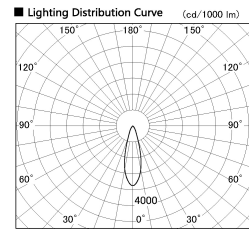

Item no. CD011-2830DW8527

Series Name: Ceiling Light

Dark Mirror Reflector

Installation	Direct mount
Type	Ceiling Light
Fixture wattage	28.5W
Beam angle	30 deg
Color Temp.	2700K
CRI	Ra>85
Luminous	1928 lm
Body	Die-cast aluminum alloy
Body finish	White
Trim finish	White
Reflector finish	Dark Mirror
IP Rate	IP20
Light source	COB module
Input Voltage	AC220~240V
Dimming Type	Non-Dimmable
Certificate	CE, CCC
Cut Hole	N/A

Weight	
42.8W	2.6kg
36.0W	2.4kg
28.5W	2.4kg