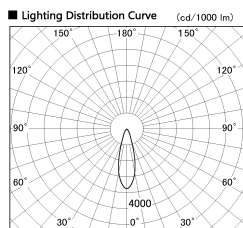

Item no. CD011-2830DW8527

Series Name: Ceiling Light

Dark Mirror Reflector

Installation	Direct mount
Type	
Fixture wattage	28.5W
Beam angle	30 deg
Color Temp.	2700K
CRI	Ra>85
Luminous	1928 lm
Body	Die-cast aluminum alloy
Body finish	White
Trim finish	White
Reflector finish	Dark Mirror
IP Rate	IP20
Light source	COB module
Input Voltage	AC220~240V
Dimming Type	Non-Dimmable
Certificate	CE, CCC
Cut Hole	N/A

Direct Horizontal Illuminance CD011-2830DW8527

Illuminance Angle	Beam Angle	Vertical Illuminance (lx)
28°	29°	23200
1		5800
490		2580
1		1450
990		930
2		640
1490		470
3		360
1990		360

Weight	
42.8W	2.6kg
36.0W	2.4kg
28.5W	2.4kg