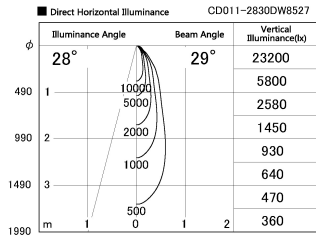

Item no. CD011-2830DW8527

Series Name: Ceiling Light

Dark Mirror Reflector

Installation	Direct mount
Type	Ceiling Light
Fixture wattage	28.5W
Beam angle	30 deg
Color Temp.	2700K
CRI	Ra>85
Luminous	1928 lm
Body	Die-cast aluminum alloy
Body finish	White
Trim finish	White
Reflector finish	Dark Mirror
IP Rate	IP20
Light source	COB module
Input Voltage	AC220~240V
Dimming Type	Non-Dimmable
Certificate	CE, CCC
Cut Hole	N/A

Weight	
42.8W	2.6kg
36.0W	2.4kg
28.5W	2.4kg