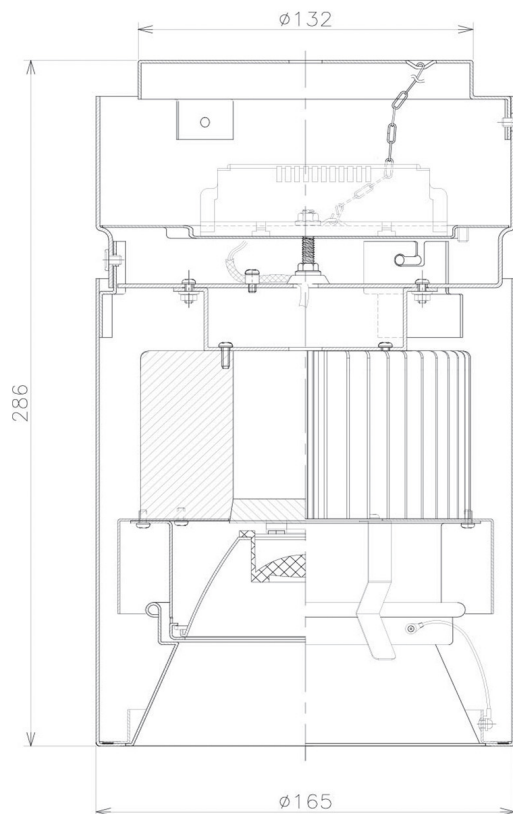

Item no. CD011-2830DW8527

Series Name: Ceiling Light

Dark Mirror Reflector

Installation	Direct mount
Type	
Fixture wattage	28.5W
Beam angle	30 deg
Color Temp.	2700K
CRI	Ra>85
Luminous	1928 lm
Body	Die-cast aluminum alloy
Body finish	White
Trim finish	White
Reflector finish	Dark Mirror
IP Rate	IP20
Light source	COB module
Input Voltage	AC220~240V
Dimming Type	Non-Dimmable
Certificate	CE, CCC
Cut Hole	N/A

Direct Horizontal Illuminance CD011-2830DW8527

Illuminance Angle	Beam Angle	Vertical Illuminance (lx)
28°	29°	23200
1		5800
490		2580
1		1450
990		930
2		640
1490		470
3		360
1990		360

Weight	
42.8W	2.6kg
36.0W	2.4kg
28.5W	2.4kg