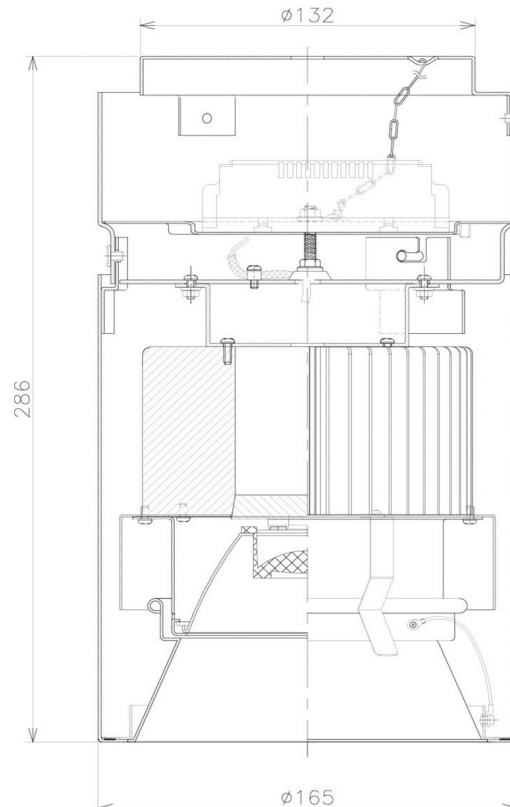

Item no. CD011-2830DW8527

Series Name: Ceiling Light

Dark Mirror Reflector

Installation	Direct mount
Type	Ceiling Light
Fixture wattage	28.5W
Beam angle	30 deg
Color Temp.	2700K
CRI	Ra>85
Luminous	1928 lm
Body	Die-cast aluminum alloy
Body finish	White
Trim finish	White
Reflector finish	Dark Mirror
IP Rate	IP20
Light source	COB module
Input Voltage	AC220~240V
Dimming Type	Non-Dimmable
Certificate	CE, CCC
Cut Hole	N/A

Weight	
42.8W	2.6kg
36.0W	2.4kg
28.5W	2.4kg