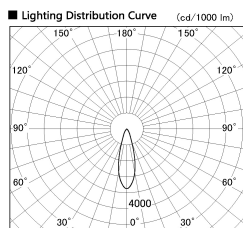

Item no. CD011-2830DW8530

Series Name: Ceiling Light

Dark Mirror Reflector

Installation	Direct mount
Type	Ceiling Light
Fixture wattage	28.5W
Beam angle	30 deg
Color Temp.	3000K
CRI	Ra>85
Luminous	2011 lm
Body	Die-cast aluminum alloy
Body finish	White
Trim finish	White
Reflector finish	Dark Mirror
IP Rate	IP20
Light source	COB module
Input Voltage	AC220~240V
Dimming Type	Non-Dimmable
Certificate	CE, CCC
Cut Hole	N/A

Direct Horizontal Illuminance CD011-2830DW8530

Illuminance Angle	Beam Angle	Vertical Illuminance (lx)
28°	29°	24200
1		6050
490		2690
1		1510
990		970
2		670
1490		490
3		380
1990		380

Weight	
42.8W	2.6kg
36.0W	2.4kg
28.5W	2.4kg