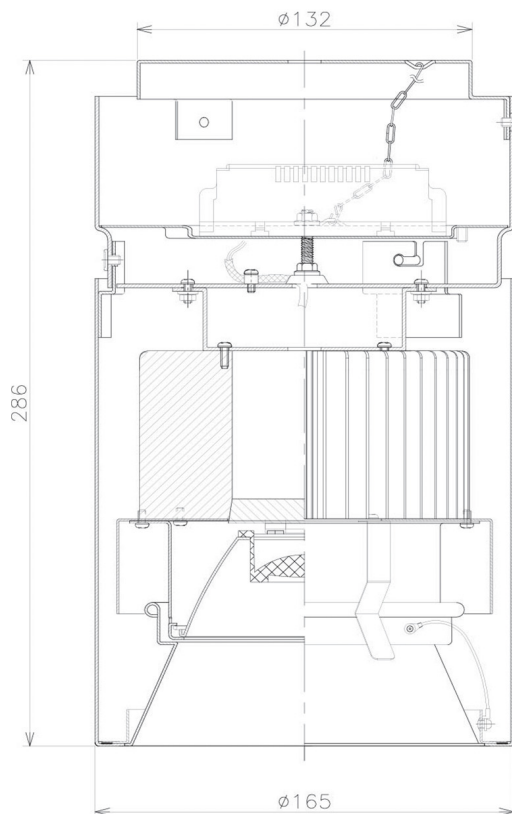

Item no. CD011-2830DW8530

Series Name: Ceiling Light

Dark Mirror Reflector

Installation	Direct mount
Type	Ceiling Light
Fixture wattage	28.5W
Beam angle	30 deg
Color Temp.	3000K
CRI	Ra>85
Luminous	2011 lm
Body	Die-cast aluminum alloy
Body finish	White
Trim finish	White
Reflector finish	Dark Mirror
IP Rate	IP20
Light source	COB module
Input Voltage	AC220~240V
Dimming Type	Non-Dimmable
Certificate	CE, CCC
Cut Hole	N/A

Direct Horizontal Illuminance CD011-2830DW8530

Illuminance Angle	Beam Angle	Vertical Illuminance (lx)
28°	29°	24200
1		6050
490		2690
1		1510
990		970
2		670
1490		490
3		380
1990		380

Weight	
42.8W	2.6kg
36.0W	2.4kg
28.5W	2.4kg