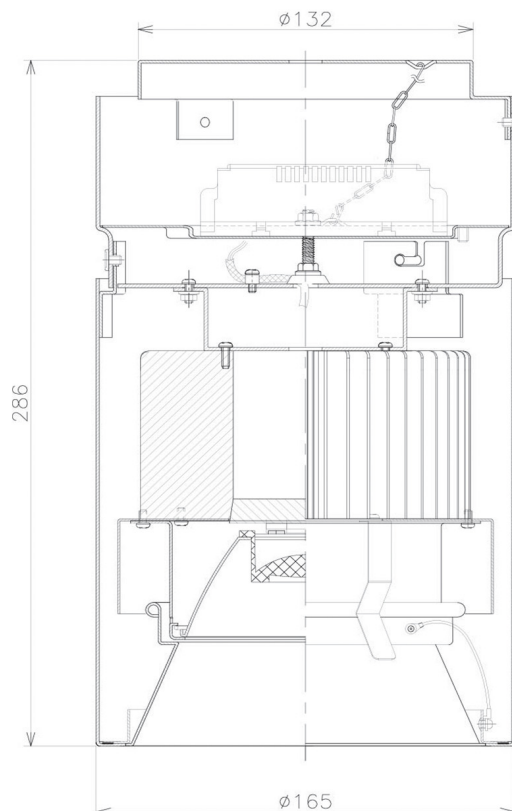

Item no. CD011-2830DW8530

Series Name: Ceiling Light

Dark Mirror Reflector

Installation	Direct mount
Type	
Fixture wattage	28.5W
Beam angle	30 deg
Color Temp.	3000K
CRI	Ra>85
Luminous	2011 lm
Body	Die-cast aluminum alloy
Body finish	White
Trim finish	White
Reflector finish	Dark Mirror
IP Rate	IP20
Light source	COB module
Input Voltage	AC220~240V
Dimming Type	Non-Dimmable
Certificate	CE, CCC
Cut Hole	N/A

■ Direct Horizontal Illuminance CD011-2830DW8530

Illuminance Angle	Beam Angle	Vertical Illuminance (lx)
28°	29°	24200
1		6050
490		2690
1		1510
990		970
2		670
1490		490
3		380
1990		380

Weight	
42.8W	2.6kg
36.0W	2.4kg
28.5W	2.4kg