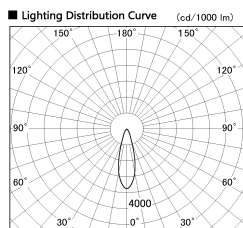

Item no. CD011-2830DW8530

Series Name: Ceiling Light

Dark Mirror Reflector

Installation	Direct mount
Type	
Fixture wattage	28.5W
Beam angle	30 deg
Color Temp.	3000K
CRI	Ra>85
Luminous	2011 lm
Body	Die-cast aluminum alloy
Body finish	White
Trim finish	White
Reflector finish	Dark Mirror
IP Rate	IP20
Light source	COB module
Input Voltage	AC220~240V
Dimming Type	Non-Dimmable
Certificate	CE, CCC
Cut Hole	N/A

■ Direct Horizontal Illuminance CD011-2830DW8530

Illuminance Angle	Beam Angle	Vertical Illuminance (lx)
28°	29°	24200
1		6050
490		2690
1		1510
990		970
2		670
1490		490
3		380
1990		380

Weight	
42.8W	2.6kg
36.0W	2.4kg
28.5W	2.4kg