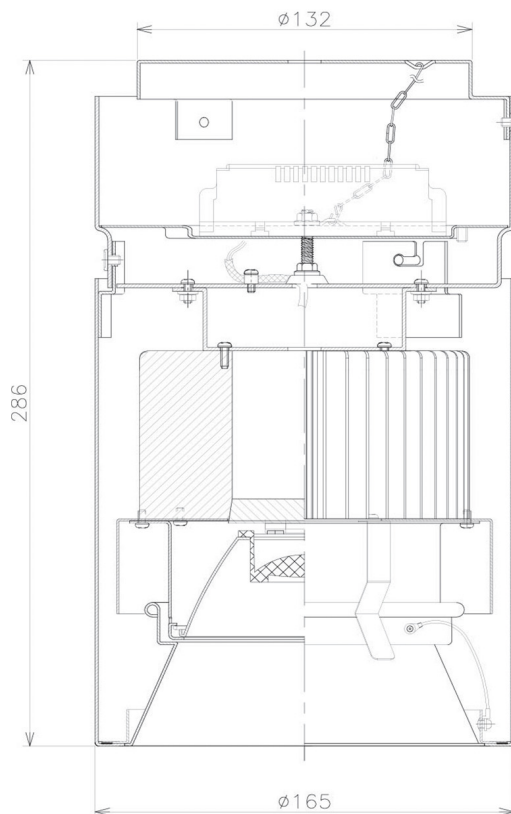

Item no. CD011-2830DW8535

Series Name: Ceiling Light

Dark Mirror Reflector

Installation	Direct mount
Type	
Fixture wattage	28.5W
Beam angle	30 deg
Color Temp.	3500K
CRI	Ra>85
Luminous	2043 lm
Body	Die-cast aluminum alloy
Body finish	White
Trim finish	White
Reflector finish	Dark Mirror
IP Rate	IP20
Light source	COB module
Input Voltage	AC220~240V
Dimming Type	Non-Dimmable
Certificate	CE, CCC
Cut Hole	N/A

■ Direct Horizontal Illuminance CD011-2830DW8535

Illuminance Angle	Beam Angle	Vertical Illuminance (lx)
28°	29°	24580
1		6150
490		2730
1		1540
990		980
2		680
1490		500
3		380
1990		380

Weight	
42.8W	2.6kg
36.0W	2.4kg
28.5W	2.4kg