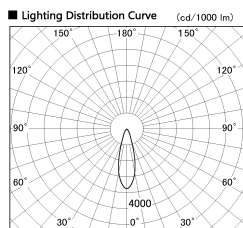

Item no. CD011-2830DW8535

Series Name: Ceiling Light

Dark Mirror Reflector

Installation	Direct mount
Type	
Fixture wattage	28.5W
Beam angle	30 deg
Color Temp.	3500K
CRI	Ra>85
Luminous	2043 lm
Body	Die-cast aluminum alloy
Body finish	White
Trim finish	White
Reflector finish	Dark Mirror
IP Rate	IP20
Light source	COB module
Input Voltage	AC220~240V
Dimming Type	Non-Dimmable
Certificate	CE, CCC
Cut Hole	N/A

■ Direct Horizontal Illuminance CD011-2830DW8535

Illuminance Angle	Beam Angle	Vertical Illuminance (lx)
28°	29°	24580
1		6150
490		2730
1		1540
990		980
2		680
1490		500
3		380
1990		380

Weight	
42.8W	2.6kg
36.0W	2.4kg
28.5W	2.4kg