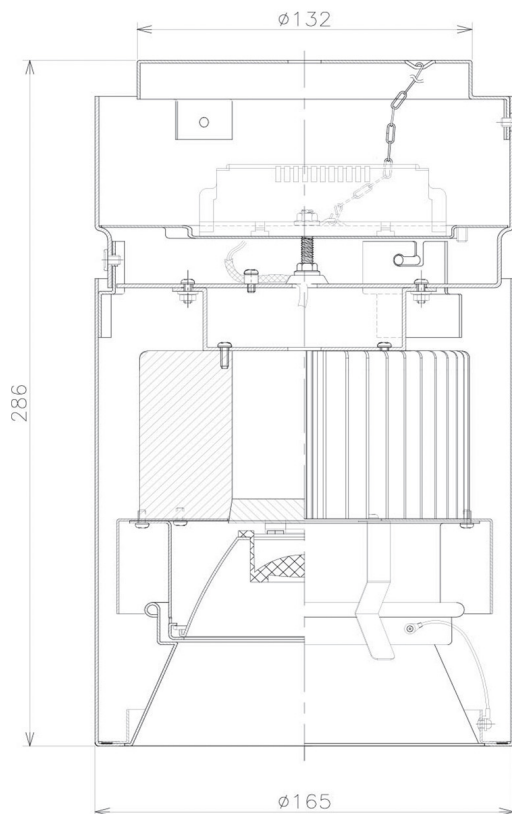

Item no. CD011-2830DW8535

Series Name: Ceiling Light

Dark Mirror Reflector

Installation	Direct mount
Type	Ceiling Light
Fixture wattage	28.5W
Beam angle	30 deg
Color Temp.	3500K
CRI	Ra>85
Luminous	2043 lm
Body	Die-cast aluminum alloy
Body finish	White
Trim finish	White
Reflector finish	Dark Mirror
IP Rate	IP20
Light source	COB module
Input Voltage	AC220~240V
Dimming Type	Non-Dimmable
Certificate	CE, CCC
Cut Hole	N/A

■ Direct Horizontal Illuminance CD011-2830DW8535

Illuminance Angle	Beam Angle	Vertical Illuminance (lx)
28°	29°	24580
1		6150
490		2730
1		1540
990		980
2		680
1490		500
3		380
1990		

Weight	
42.8W	2.6kg
36.0W	2.4kg
28.5W	2.4kg