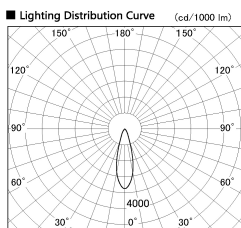

Item no. CD011-2830DW8535

Series Name: Ceiling Light

Dark Mirror Reflector

Installation	Direct mount
Type	Ceiling Light
Fixture wattage	28.5W
Beam angle	30 deg
Color Temp.	3500K
CRI	Ra>85
Luminous	2043 lm
Body	Die-cast aluminum alloy
Body finish	White
Trim finish	White
Reflector finish	Dark Mirror
IP Rate	IP20
Light source	COB module
Input Voltage	AC220~240V
Dimming Type	Non-Dimmable
Certificate	CE, CCC
Cut Hole	N/A

■ Direct Horizontal Illuminance CD011-2830DW8535

Illuminance Angle	Beam Angle	Vertical Illuminance (lx)
28°	29°	24580
1		6150
490		2730
1		1540
990		980
2		680
1490		500
3		380
1990		

Weight	
42.8W	2.6kg
36.0W	2.4kg
28.5W	2.4kg