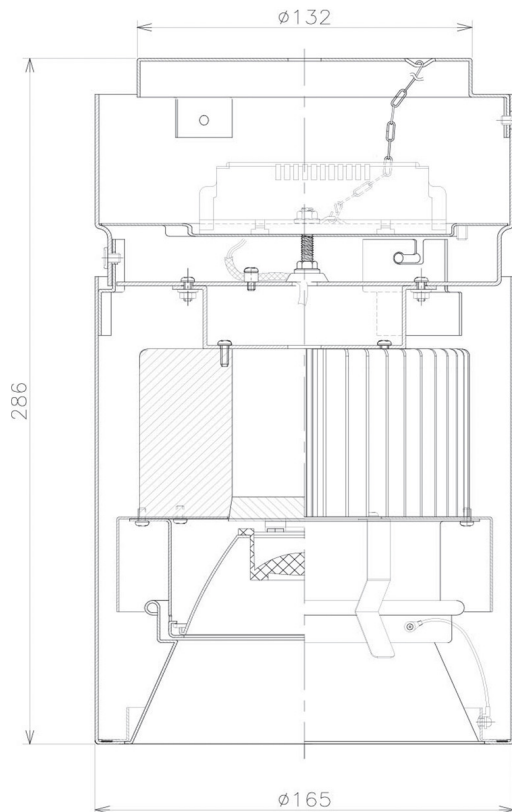

Item no. CD011-2830DW8540

Series Name: Ceiling Light

Dark Mirror Reflector

Installation	Direct mount
Type	Ceiling Light
Fixture wattage	28.5W
Beam angle	30 deg
Color Temp.	4000K
CRI	Ra>85
Luminous	2062 lm
Body	Die-cast aluminum alloy
Body finish	White
Trim finish	White
Reflector finish	Dark Mirror
IP Rate	IP20
Light source	COB module
Input Voltage	AC220~240V
Dimming Type	Non-Dimmable
Certificate	CE, CCC
Cut Hole	N/A

Direct Horizontal Illuminance CD011-2830DW8540

Illuminance Angle	Beam Angle	Vertical Illuminance (lx)
28°	29°	24810
1		6200
490		2760
1		1550
990		990
2		690
1490		510
3		390
1990		

Weight	
42.8W	2.6kg
36.0W	2.4kg
28.5W	2.4kg