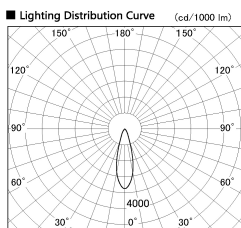

Item no. CD011-2830DW8540

Series Name: Ceiling Light

Dark Mirror Reflector

Installation	Direct mount
Type	Ceiling Light
Fixture wattage	28.5W
Beam angle	30 deg
Color Temp.	4000K
CRI	Ra>85
Luminous	2062 lm
Body	Die-cast aluminum alloy
Body finish	White
Trim finish	White
Reflector finish	Dark Mirror
IP Rate	IP20
Light source	COB module
Input Voltage	AC220~240V
Dimming Type	Non-Dimmable
Certificate	CE, CCC
Cut Hole	N/A

Direct Horizontal Illuminance CD011-2830DW8540

Illuminance Angle	Beam Angle	Vertical Illuminance (lx)
28°	29°	24810
1		6200
490		2760
1		1550
990		990
2		690
1490		510
3		390
1990		

Weight	
42.8W	2.6kg
36.0W	2.4kg
28.5W	2.4kg