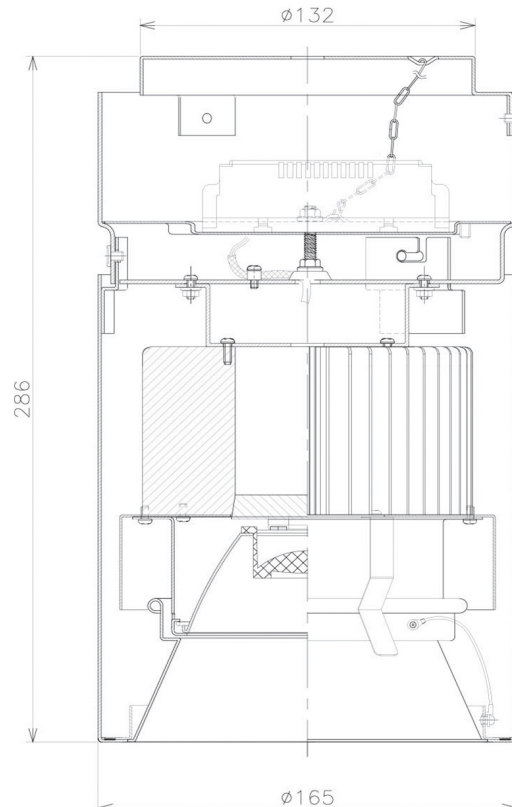

Item no. CD011-2830MW8527

Series Name: Ceiling Light

■ Direct Horizontal Illuminance CD011-2830MW8527

Illuminance Angle	Beam Angle	Vertical Illuminance (lx)	
		1	2
28°	29°	24420	6110
1		10000	2710
490		5000	1530
990		2000	980
1490		1000	680
1990		500	500
m		500	380

Installation	Direct mount
Type	
Fixture wattage	28.5W
Beam angle	30 deg
Color Temp.	2700K
CRI	Ra>85
Luminous	2030 lm
Body	Die-cast aluminum alloy
Body finish	White
Trim finish	White
Reflector finish	Mirror
IP Rate	IP20
Light source	COB module
Input Voltage	AC220~240V
Dimming Type	Non-Dimmable
Certificate	CE, CCC
Cut Hole	N/A

Weight	
42.8W	2.6kg
36.0W	2.4kg
28.5W	2.4kg