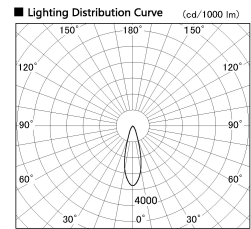

Item no. CD011-2830MW8527

Series Name: Ceiling Light

■ Direct Horizontal Illuminance CD011-2830MW8527

Illuminance Angle	Beam Angle	Vertical Illuminance (lx)	
		1	2
28°	29°	24420	6110
1		10000	2710
490		5000	1530
990		2000	980
1490		1000	680
1990		500	500
m		500	380

Installation	Direct mount
Type	
Fixture wattage	28.5W
Beam angle	30 deg
Color Temp.	2700K
CRI	Ra>85
Luminous	2030 lm
Body	Die-cast aluminum alloy
Body finish	White
Trim finish	White
Reflector finish	Mirror
IP Rate	IP20
Light source	COB module
Input Voltage	AC220~240V
Dimming Type	Non-Dimmable
Certificate	CE, CCC
Cut Hole	N/A

Weight	
42.8W	2.6kg
36.0W	2.4kg
28.5W	2.4kg