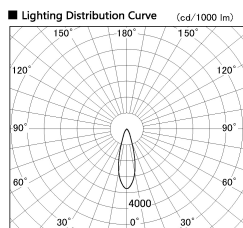

Item no. CD011-2830MW8530

Series Name: Ceiling Light

Installation	Direct mount
Type	Ceiling Light
Fixture wattage	28.5W
Beam angle	30 deg
Color Temp.	3000K
CRI	Ra>85
Luminous	2116 lm
Body	Die-cast aluminum alloy
Body finish	White
Trim finish	White
Reflector finish	Mirror
IP Rate	IP20
Light source	COB module
Input Voltage	AC220~240V
Dimming Type	Non-Dimmable
Certificate	CE, CCC
Cut Hole	N/A

■ Direct Horizontal Illuminance CD011-2830MW8530

Illuminance Angle	Beam Angle	Vertical Illuminance (lx)
28°	29°	25460
1		6360
490		2830
2		1590
990		1020
3		710
1490		520
1990		400

Weight	
42.8W	2.6kg
36.0W	2.4kg
28.5W	2.4kg