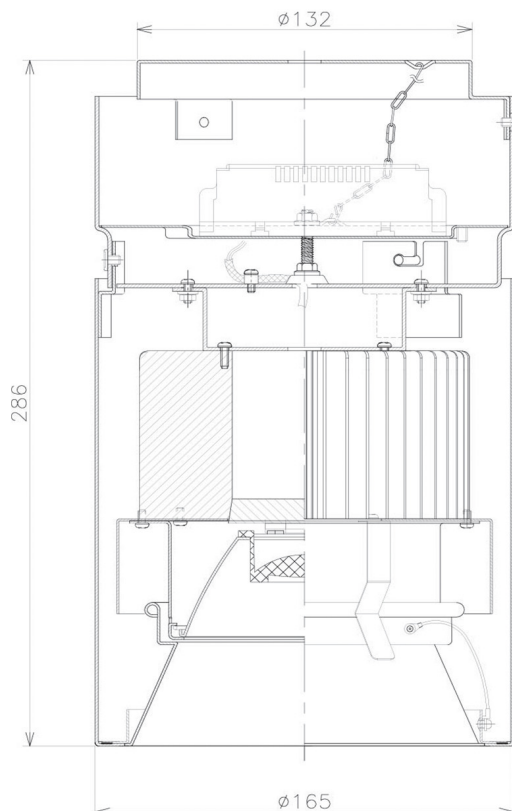

Item no. CD011-2830MW8530

Series Name: Ceiling Light

Installation	Direct mount
Type	Ceiling Light
Fixture wattage	28.5W
Beam angle	30 deg
Color Temp.	3000K
CRI	Ra>85
Luminous	2116 lm
Body	Die-cast aluminum alloy
Body finish	White
Trim finish	White
Reflector finish	Mirror
IP Rate	IP20
Light source	COB module
Input Voltage	AC220~240V
Dimming Type	Non-Dimmable
Certificate	CE, CCC
Cut Hole	N/A

■ Direct Horizontal Illuminance CD011-2830MW8530

Illuminance Angle	Beam Angle	Vertical Illuminance (lx)
28°	29°	25460
1		6360
490		2830
2		1590
990		1020
3		710
1490		520
1990		400

Weight	
42.8W	2.6kg
36.0W	2.4kg
28.5W	2.4kg