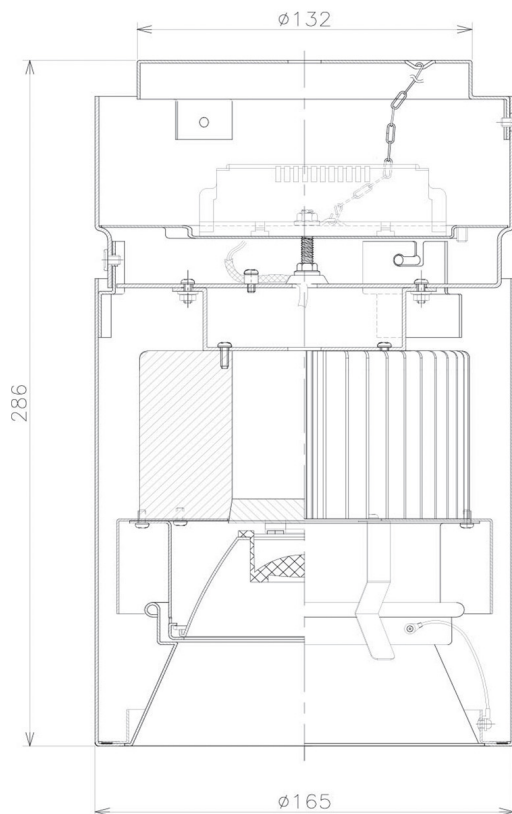

Item no. CD011-2830MW8530

Series Name: Ceiling Light

Installation	Direct mount
Type	
Fixture wattage	28.5W
Beam angle	30 deg
Color Temp.	3000K
CRI	Ra>85
Luminous	2116 lm
Body	Die-cast aluminum alloy
Body finish	White
Trim finish	White
Reflector finish	Mirror
IP Rate	IP20
Light source	COB module
Input Voltage	AC220~240V
Dimming Type	Non-Dimmable
Certificate	CE, CCC
Cut Hole	N/A

■ Direct Horizontal Illuminance CD011-2830MW8530

Illuminance Angle	Beam Angle	Vertical Illuminance (lx)
28°	29°	25460
1		6360
490		2830
1		1590
990		1020
2		710
1490		520
3		400
1990		400

Weight	
42.8W	2.6kg
36.0W	2.4kg
28.5W	2.4kg