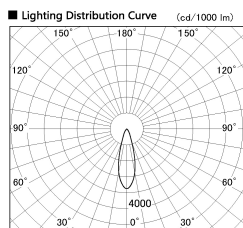

Item no. CD011-2830MW8530

Series Name: Ceiling Light

Installation	Direct mount
Type	
Fixture wattage	28.5W
Beam angle	30 deg
Color Temp.	3000K
CRI	Ra>85
Luminous	2116 lm
Body	Die-cast aluminum alloy
Body finish	White
Trim finish	White
Reflector finish	Mirror
IP Rate	IP20
Light source	COB module
Input Voltage	AC220~240V
Dimming Type	Non-Dimmable
Certificate	CE, CCC
Cut Hole	N/A

■ Direct Horizontal Illuminance CD011-2830MW8530

Illuminance Angle	Beam Angle	Vertical Illuminance (lx)
28°	29°	25460
1		6360
490		2830
1		1590
990		1020
2		710
1490		520
3		400
1990		400

Weight	
42.8W	2.6kg
36.0W	2.4kg
28.5W	2.4kg