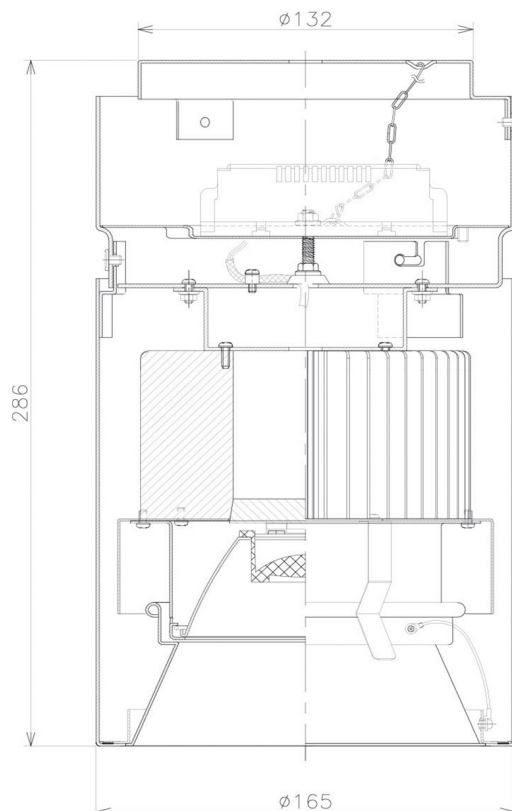

Item no. CD011-2830MW8535

Series Name: Ceiling Light

| | |
|------------------|-------------------------|
| Installation | Direct mount |
| Type | |
| Fixture wattage | 28.5W |
| Beam angle | 30 deg |
| Color Temp. | 3500K |
| CRI | Ra>85 |
| Luminous | 2151 lm |
| Body | Die-cast aluminum alloy |
| Body finish | White |
| Trim finish | White |
| Reflector finish | Mirror |
| IP Rate | IP20 |
| Light source | COB module |
| Input Voltage | AC220~240V |
| Dimming Type | Non-Dimmable |
| Certificate | CE, CCC |
| Cut Hole | N/A |

■ Direct Horizontal Illuminance CD011-2830MW8535

| Illuminance Angle | Beam Angle | Vertical Illuminance (lx) |
|-------------------|------------|---------------------------|
| 28° | 29° | 25880 |
| 1 | | 6470 |
| | | 2880 |
| 990 | | 1620 |
| 2 | | 1040 |
| 1490 | | 720 |
| 3 | | 530 |
| 1990 | | 400 |

| Weight | |
|--------|-------|
| 42.8W | 2.6kg |
| 36.0W | 2.4kg |
| 28.5W | 2.4kg |