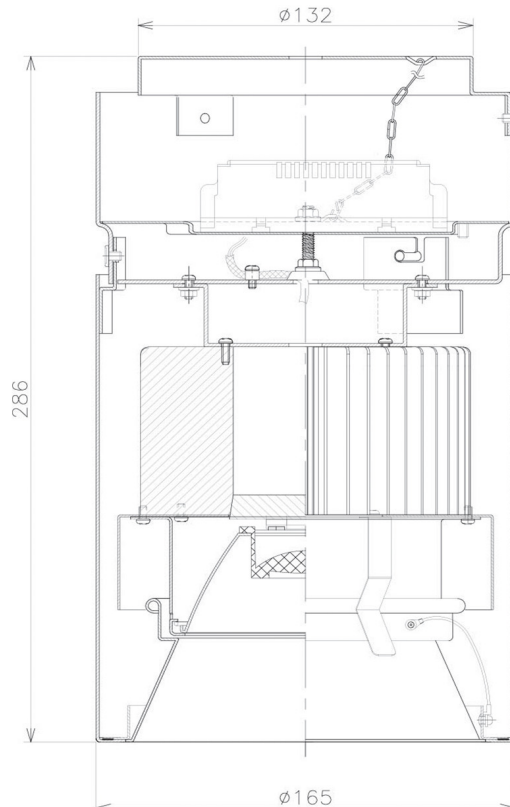

Item no. CD011-2830MW8535

Series Name: Ceiling Light

■ Direct Horizontal Illuminance CD011-2830MW8535

| Illuminance Angle | Beam Angle | Vertical Illuminance (lx) |
|-------------------|------------|---------------------------|
| 28° | 29° | 25880 |
| 1 | | 6470 |
| | | 2880 |
| 490 | | 1620 |
| | | 1040 |
| 990 | | 720 |
| | | 530 |
| 1490 | | 400 |
| 1990 | | 400 |

| | |
|------------------|-------------------------|
| Installation | Direct mount |
| Type | Ceiling Light |
| Fixture wattage | 28.5W |
| Beam angle | 30 deg |
| Color Temp. | 3500K |
| CRI | Ra>85 |
| Luminous | 2151 lm |
| Body | Die-cast aluminum alloy |
| Body finish | White |
| Trim finish | White |
| Reflector finish | Mirror |
| IP Rate | IP20 |
| Light source | COB module |
| Input Voltage | AC220~240V |
| Dimming Type | Non-Dimmable |
| Certificate | CE, CCC |
| Cut Hole | N/A |

| Weight | |
|--------|-------|
| 42.8W | 2.6kg |
| 36.0W | 2.4kg |
| 28.5W | 2.4kg |