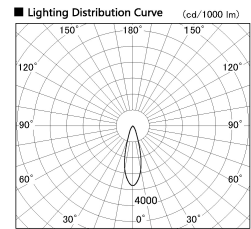

Item no. CD011-2830MW8535

Series Name: Ceiling Light

■ Direct Horizontal Illuminance CD011-2830MW8535

| Illuminance Angle | Beam Angle | Vertical Illuminance (lx) |
|-------------------|------------|---------------------------|
| 28° | 29° | 25880 |
| 1 | | 6470 |
| | | 2880 |
| 490 | | 1620 |
| | | 1040 |
| 990 | | 720 |
| | | 530 |
| 1490 | | 400 |
| 1990 | | 400 |

| | |
|------------------|-------------------------|
| Installation | Direct mount |
| Type | Ceiling Light |
| Fixture wattage | 28.5W |
| Beam angle | 30 deg |
| Color Temp. | 3500K |
| CRI | Ra>85 |
| Luminous | 2151 lm |
| Body | Die-cast aluminum alloy |
| Body finish | White |
| Trim finish | White |
| Reflector finish | Mirror |
| IP Rate | IP20 |
| Light source | COB module |
| Input Voltage | AC220~240V |
| Dimming Type | Non-Dimmable |
| Certificate | CE, CCC |
| Cut Hole | N/A |

| Weight | |
|--------|-------|
| 42.8W | 2.6kg |
| 36.0W | 2.4kg |
| 28.5W | 2.4kg |