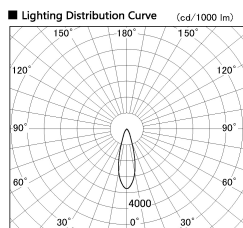

Item no. CD011-2830MW8535

Series Name: Ceiling Light

| | |
|------------------|-------------------------|
| Installation | Direct mount |
| Type | |
| Fixture wattage | 28.5W |
| Beam angle | 30 deg |
| Color Temp. | 3500K |
| CRI | Ra>85 |
| Luminous | 2151 lm |
| Body | Die-cast aluminum alloy |
| Body finish | White |
| Trim finish | White |
| Reflector finish | Mirror |
| IP Rate | IP20 |
| Light source | COB module |
| Input Voltage | AC220~240V |
| Dimming Type | Non-Dimmable |
| Certificate | CE, CCC |
| Cut Hole | N/A |

■ Direct Horizontal Illuminance CD011-2830MW8535

| Illuminance Angle | Beam Angle | Vertical Illuminance (lx) |
|-------------------|------------|---------------------------|
| 28° | 29° | 25880 |
| 1 | | 6470 |
| | | 2880 |
| 990 | | 1620 |
| 2 | | 1040 |
| 1490 | | 720 |
| 3 | | 530 |
| 1990 | | 400 |

| Weight | |
|--------|-------|
| 42.8W | 2.6kg |
| 36.0W | 2.4kg |
| 28.5W | 2.4kg |