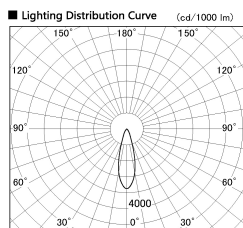

Item no. CD011-2830MW8540

Series Name: Ceiling Light

Installation	Direct mount
Type	
Fixture wattage	28.5W
Beam angle	30 deg
Color Temp.	4000K
CRI	Ra>85
Luminous	2171 lm
Body	Die-cast aluminum alloy
Body finish	White
Trim finish	White
Reflector finish	Mirror
IP Rate	IP20
Light source	COB module
Input Voltage	AC220~240V
Dimming Type	Non-Dimmable
Certificate	CE, CCC
Cut Hole	N/A

■ Direct Horizontal Illuminance CD011-2830MW8540

Illuminance Angle	Beam Angle	Vertical Illuminance (lx)
28°	29°	26120
1		6530
490		2900
1		1630
990		1040
2		730
1490		530
3		410
1990		

Weight	
42.8W	2.6kg
36.0W	2.4kg
28.5W	2.4kg