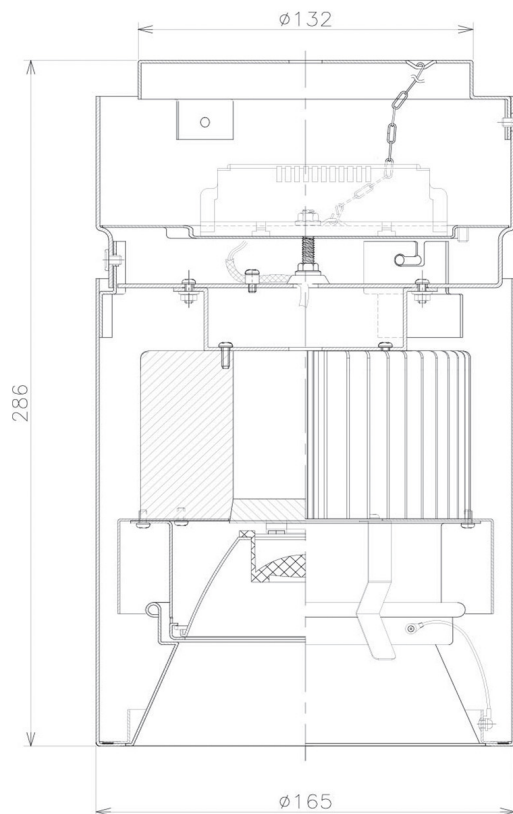

Item no. CD011-2830MW8540

Series Name: Ceiling Light

Installation	Direct mount
Type	
Fixture wattage	28.5W
Beam angle	30 deg
Color Temp.	4000K
CRI	Ra>85
Luminous	2171 lm
Body	Die-cast aluminum alloy
Body finish	White
Trim finish	White
Reflector finish	Mirror
IP Rate	IP20
Light source	COB module
Input Voltage	AC220~240V
Dimming Type	Non-Dimmable
Certificate	CE, CCC
Cut Hole	N/A

■ Direct Horizontal Illuminance CD011-2830MW8540

Illuminance Angle	Beam Angle	Vertical Illuminance (lx)
28°	29°	26120
1		6530
490		2900
1		1630
990		1040
2		730
1490		530
3		410
1990		

Weight	
42.8W	2.6kg
36.0W	2.4kg
28.5W	2.4kg