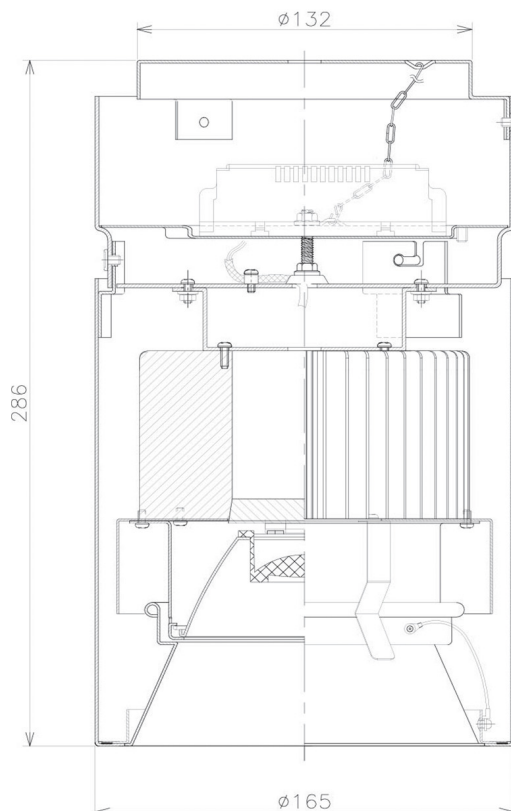

Item no. CD011-2830WW8527

Series Name: Ceiling Light

White Refrctor

Installation	Direct mount
Type	
Fixture wattage	28.5W
Beam angle	30 deg
Color Temp.	2700K
CRI	Ra>85
Luminous	2030 lm
Body	Die-cast aluminum alloy
Body finish	White
Trim finish	White
Reflector finish	White
IP Rate	IP20
Light source	COB module
Input Voltage	AC220~240V
Dimming Type	Non-Dimmable
Certificate	CE, CCC
Cut Hole	N/A

Weight	
42.8W	2.6kg
36.0W	2.4kg
28.5W	2.4kg