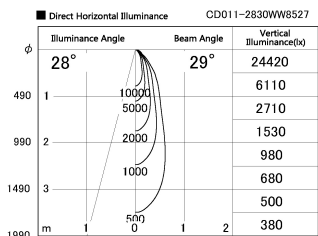

Item no. CD011-2830WW8527

Series Name: Ceiling Light

White Refrctor

Installation	Direct mount
Type	
Fixture wattage	28.5W
Beam angle	30 deg
Color Temp.	2700K
CRI	Ra>85
Luminous	2030 lm
Body	Die-cast aluminum alloy
Body finish	White
Trim finish	White
Reflector finish	White
IP Rate	IP20
Light source	COB module
Input Voltage	AC220~240V
Dimming Type	Non-Dimmable
Certificate	CE, CCC
Cut Hole	N/A

Weight	
42.8W	2.6kg
36.0W	2.4kg
28.5W	2.4kg