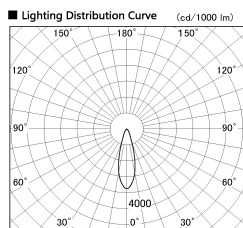

Item no. CD011-2830WW8527

Series Name: Ceiling Light

White Refrctor

Installation	Direct mount
Type	
Fixture wattage	28.5W
Beam angle	30 deg
Color Temp.	2700K
CRI	Ra>85
Luminous	2030 lm
Body	Die-cast aluminum alloy
Body finish	White
Trim finish	White
Reflector finish	White
IP Rate	IP20
Light source	COB module
Input Voltage	AC220~240V
Dimming Type	Non-Dimmable
Certificate	CE, CCC
Cut Hole	N/A

Weight	
42.8W	2.6kg
36.0W	2.4kg
28.5W	2.4kg