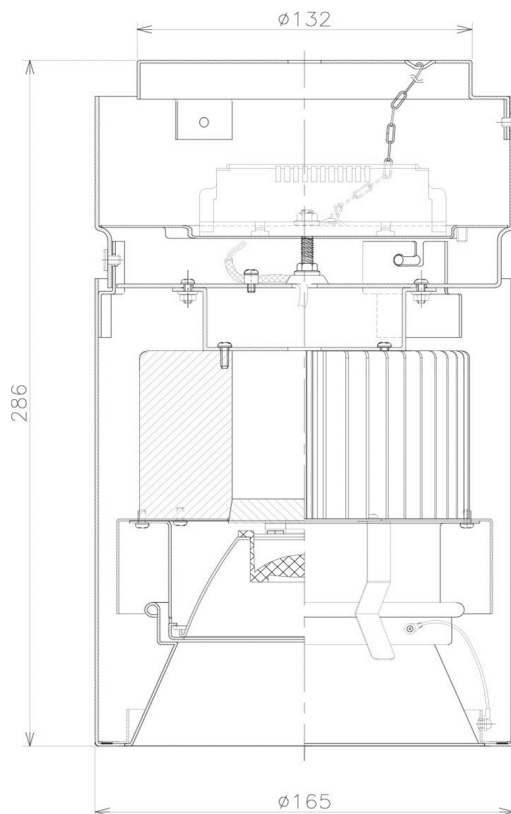

Item no. CD011-2830WW8527

Series Name: Ceiling Light

White Refractor

Installation	Direct mount
Type	Ceiling Light
Fixture wattage	28.5W
Beam angle	30 deg
Color Temp.	2700K
CRI	Ra>85
Luminous	2030 lm
Body	Die-cast aluminum alloy
Body finish	White
Trim finish	White
Reflector finish	White
IP Rate	IP20
Light source	COB module
Input Voltage	AC220~240V
Dimming Type	Non-Dimmable
Certificate	CE, CCC
Cut Hole	N/A

■ Direct Horizontal Illuminance CD011-2830WW8527

Illuminance Angle	Beam Angle	Vertical Illuminance (lx)
28°	29°	24420
1		6110
490		5000
1		2710
990		2000
2		1530
1490		1000
3		680
1990		500
m		380

Weight	
42.8W	2.6kg
36.0W	2.4kg
28.5W	2.4kg