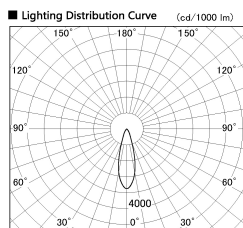

Item no. CD011-2830WW8527

Series Name: Ceiling Light

White Refractor

Installation	Direct mount
Type	Ceiling Light
Fixture wattage	28.5W
Beam angle	30 deg
Color Temp.	2700K
CRI	Ra>85
Luminous	2030 lm
Body	Die-cast aluminum alloy
Body finish	White
Trim finish	White
Reflector finish	White
IP Rate	IP20
Light source	COB module
Input Voltage	AC220~240V
Dimming Type	Non-Dimmable
Certificate	CE, CCC
Cut Hole	N/A

■ Direct Horizontal Illuminance CD011-2830WW8527

Illuminance Angle	Beam Angle	Vertical Illuminance (lx)
28°	29°	24420
1		6110
490		5000
1		2710
990		2000
2		1530
1490		1000
3		680
1990		500
m		380

Weight	
42.8W	2.6kg
36.0W	2.4kg
28.5W	2.4kg