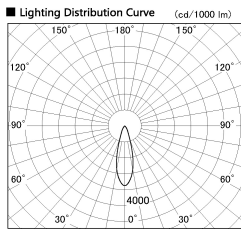

Item no. CD011-2830WW8530

Series Name: Ceiling Light

White Refrctor

■ Direct Horizontal Illuminance CD011-2830WW8530

Illuminance Angle	Beam Angle	Vertical Illuminance (lx)
28°	29°	25460
1		6360
490		2830
2		1590
990		1020
3		710
1490		520
1990		400

Installation	Direct mount
Type	
Fixture wattage	28.5W
Beam angle	30 deg
Color Temp.	3000K
CRI	Ra>85
Luminous	2116 lm
Body	Die-cast aluminum alloy
Body finish	White
Trim finish	White
Reflector finish	White
IP Rate	IP20
Light source	COB module
Input Voltage	AC220~240V
Dimming Type	Non-Dimmable
Certificate	CE, CCC
Cut Hole	N/A

Weight	
42.8W	2.6kg
36.0W	2.4kg
28.5W	2.4kg