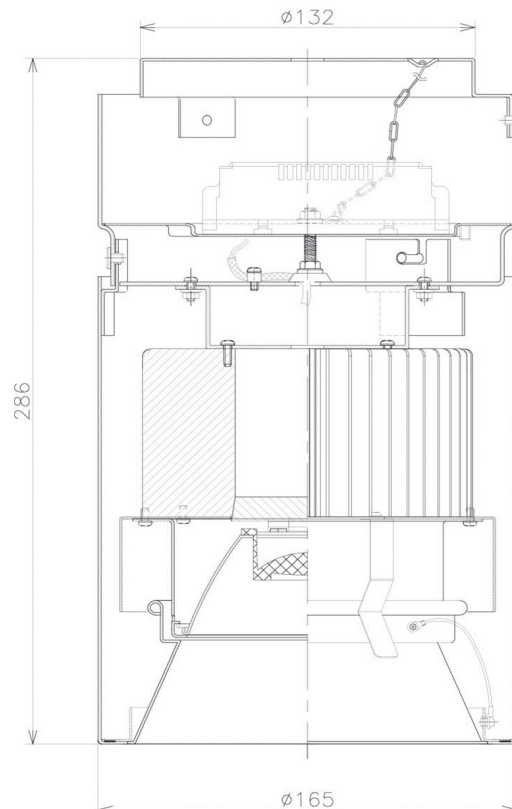

Item no. CD011-2830WW8530

Series Name: Ceiling Light

White Refrctor

■ Direct Horizontal Illuminance CD011-2830WW8530

Illuminance Angle	Beam Angle	Vertical Illuminance (lx)
28°	29°	25460
1		6360
490		2830
2		1590
990		1020
3		710
1490		520
1990		400

Installation	Direct mount
Type	
Fixture wattage	28.5W
Beam angle	30 deg
Color Temp.	3000K
CRI	Ra>85
Luminous	2116 lm
Body	Die-cast aluminum alloy
Body finish	White
Trim finish	White
Reflector finish	White
IP Rate	IP20
Light source	COB module
Input Voltage	AC220~240V
Dimming Type	Non-Dimmable
Certificate	CE, CCC
Cut Hole	N/A

Weight	
42.8W	2.6kg
36.0W	2.4kg
28.5W	2.4kg