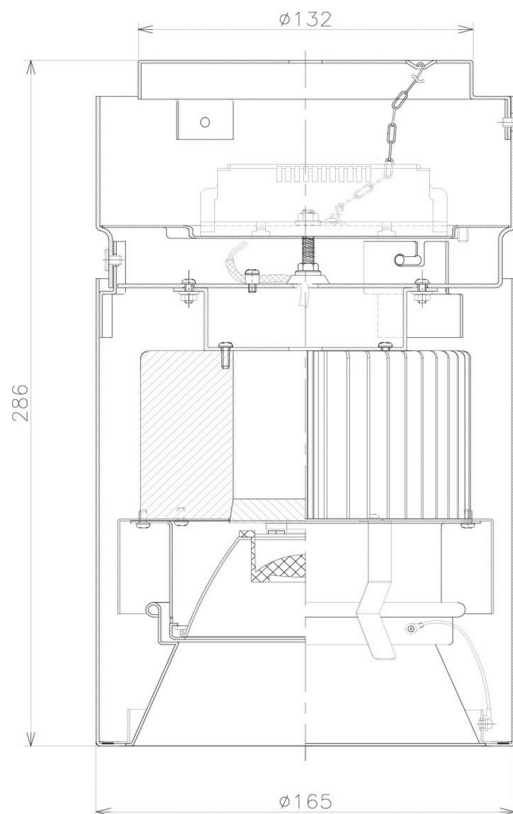

Item no. CD011-2830WW8535

Series Name: Ceiling Light

White Refractor

Installation	Direct mount
Type	Ceiling Light
Fixture wattage	28.5W
Beam angle	30 deg
Color Temp.	3500K
CRI	Ra>85
Luminous	2151 lm
Body	Die-cast aluminum alloy
Body finish	White
Trim finish	White
Reflector finish	White
IP Rate	IP20
Light source	COB module
Input Voltage	AC220~240V
Dimming Type	Non-Dimmable
Certificate	CE, CCC
Cut Hole	N/A

■ Direct Horizontal Illuminance CD011-2830WW8535

Illuminance Angle	Beam Angle	Vertical Illuminance(lx)
28°	29°	25880
1		6470
		2880
990		1620
2		1040
1490		720
3		530
1990		400
m		

Weight	
42.8W	2.6kg
36.0W	2.4kg
28.5W	2.4kg