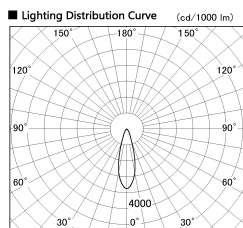

Item no. CD011-2830WW8535

Series Name: Ceiling Light

White Refractor

Installation	Direct mount
Type	Ceiling Light
Fixture wattage	28.5W
Beam angle	30 deg
Color Temp.	3500K
CRI	Ra>85
Luminous	2151 lm
Body	Die-cast aluminum alloy
Body finish	White
Trim finish	White
Reflector finish	White
IP Rate	IP20
Light source	COB module
Input Voltage	AC220~240V
Dimming Type	Non-Dimmable
Certificate	CE, CCC
Cut Hole	N/A

■ Direct Horizontal Illuminance CD011-2830WW8535

Illuminance Angle	Beam Angle	Vertical Illuminance(lx)
28°	29°	25880
1		6470
		2880
990		1620
2		1040
1490		720
3		530
1990		400
m		

Weight	
42.8W	2.6kg
36.0W	2.4kg
28.5W	2.4kg