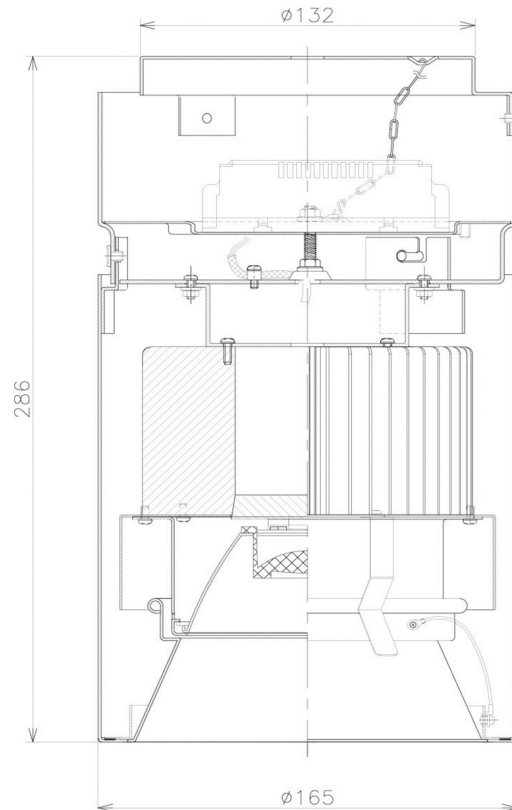

Item no. CD011-2830WW8540

Series Name: Ceiling Light

White Refractor

■ Direct Horizontal Illuminance CD011-2830WW8540

Illuminance Angle	Beam Angle	Vertical Illuminance(lx)
28°	29°	26120
1		6530
490		2900
1		1630
990		1040
2		730
1490		530
3		410
1990		

Installation	Direct mount
Type	Ceiling Light
Fixture wattage	28.5W
Beam angle	30 deg
Color Temp.	4000K
CRI	Ra>85
Luminous	2171 lm
Body	Die-cast aluminum alloy
Body finish	White
Trim finish	White
Reflector finish	White
IP Rate	IP20
Light source	COB module
Input Voltage	AC220~240V
Dimming Type	Non-Dimmable
Certificate	CE, CCC
Cut Hole	N/A

Weight	
42.8W	2.6kg
36.0W	2.4kg
28.5W	2.4kg