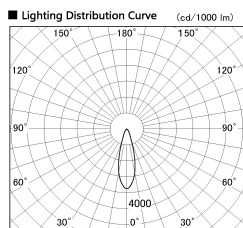

Item no. CD011-2830WW8540

Series Name: Ceiling Light

White Refractor

Installation	Direct mount
Type	
Fixture wattage	28.5W
Beam angle	30 deg
Color Temp.	4000K
CRI	Ra>85
Luminous	2171 lm
Body	Die-cast aluminum alloy
Body finish	White
Trim finish	White
Reflector finish	White
IP Rate	IP20
Light source	COB module
Input Voltage	AC220~240V
Dimming Type	Non-Dimmable
Certificate	CE, CCC
Cut Hole	N/A

■ Direct Horizontal Illuminance CD011-2830WW8540

Illuminance Angle	Beam Angle	Vertical Illuminance(lx)
28°	29°	26120
1		6530
		2900
990		1630
2		1040
1490		730
3		530
1990		410

Weight	
42.8W	2.6kg
36.0W	2.4kg
28.5W	2.4kg