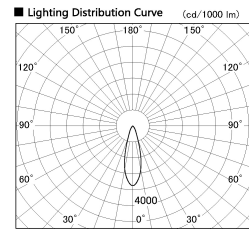

Item no. CD011-2830WW8540

Series Name: Ceiling Light

White Refractor

■ Direct Horizontal Illuminance CD011-2830WW8540

Illuminance Angle	Beam Angle	Vertical Illuminance(lx)
28°	29°	26120
1		6530
490		2900
1		1630
990		1040
2		730
1490		530
3		410
1990		

Installation	Direct mount
Type	Ceiling Light
Fixture wattage	28.5W
Beam angle	30 deg
Color Temp.	4000K
CRI	Ra>85
Luminous	2171 lm
Body	Die-cast aluminum alloy
Body finish	White
Trim finish	White
Reflector finish	White
IP Rate	IP20
Light source	COB module
Input Voltage	AC220~240V
Dimming Type	Non-Dimmable
Certificate	CE, CCC
Cut Hole	N/A

Weight	
42.8W	2.6kg
36.0W	2.4kg
28.5W	2.4kg