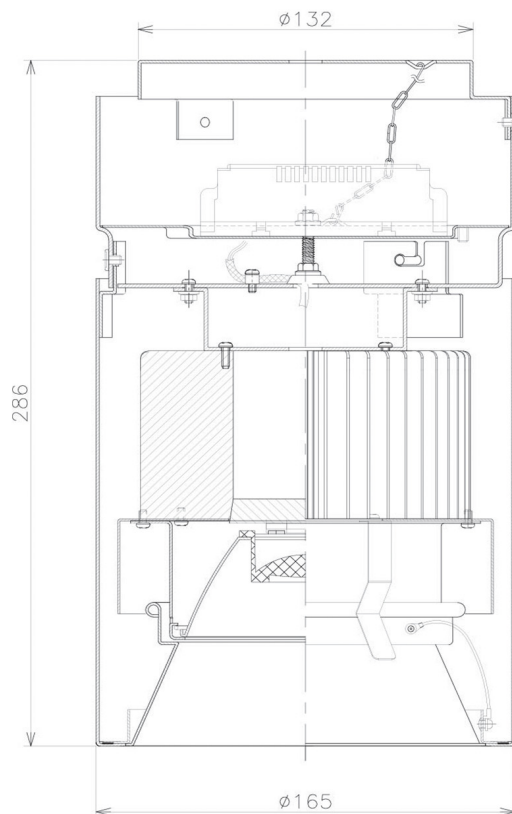

Item no. CD011-2830WW8540

Series Name: Ceiling Light

White Refractor

Installation	Direct mount
Type	
Fixture wattage	28.5W
Beam angle	30 deg
Color Temp.	4000K
CRI	Ra>85
Luminous	2171 lm
Body	Die-cast aluminum alloy
Body finish	White
Trim finish	White
Reflector finish	White
IP Rate	IP20
Light source	COB module
Input Voltage	AC220~240V
Dimming Type	Non-Dimmable
Certificate	CE, CCC
Cut Hole	N/A

■ Direct Horizontal Illuminance CD011-2830WW8540

Illuminance Angle	Beam Angle	Vertical Illuminance(lx)
28°	29°	26120
1		6530
		2900
990		1630
2		1040
1490		730
3		530
1990		410

Weight	
42.8W	2.6kg
36.0W	2.4kg
28.5W	2.4kg