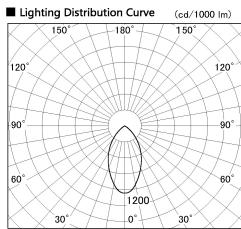

Item no. CD011-2860DW8527

Series Name: Ceiling Light

Dark Mirror Reflector

Installation	Direct mount
Type	
Fixture wattage	28.5W
Beam angle	55 deg
Color Temp.	2700K
CRI	Ra>85
Luminous	2022 lm
Body	Die-cast aluminum alloy
Body finish	White
Trim finish	White
Reflector finish	Dark Mirror
IP Rate	IP20
Light source	COB module
Input Voltage	AC220~240V
Dimming Type	Non-Dimmable
Certificate	CE, CCC
Cut Hole	N/A

Weight	
42.8W	2.6kg
36.0W	2.4kg
28.5W	2.4kg