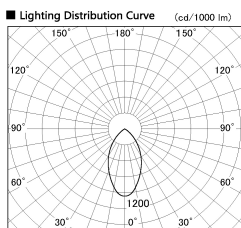

Item no. CD011-2860DW8527

Series Name: Ceiling Light

Dark Mirror Reflector

Installation	Direct mount
Type	Ceiling Light
Fixture wattage	28.5W
Beam angle	55 deg
Color Temp.	2700K
CRI	Ra>85
Luminous	2022 lm
Body	Die-cast aluminum alloy
Body finish	White
Trim finish	White
Reflector finish	Dark Mirror
IP Rate	IP20
Light source	COB module
Input Voltage	AC220~240V
Dimming Type	Non-Dimmable
Certificate	CE, CCC
Cut Hole	N/A

Weight	
42.8W	2.6kg
36.0W	2.4kg
28.5W	2.4kg