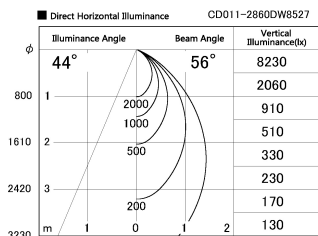

Item no. CD011-2860DW8527

Series Name: Ceiling Light

Dark Mirror Reflector

Installation	Direct mount
Type	Ceiling Light
Fixture wattage	28.5W
Beam angle	55 deg
Color Temp.	2700K
CRI	Ra>85
Luminous	2022 lm
Body	Die-cast aluminum alloy
Body finish	White
Trim finish	White
Reflector finish	Dark Mirror
IP Rate	IP20
Light source	COB module
Input Voltage	AC220~240V
Dimming Type	Non-Dimmable
Certificate	CE, CCC
Cut Hole	N/A

Weight	
42.8W	2.6kg
36.0W	2.4kg
28.5W	2.4kg