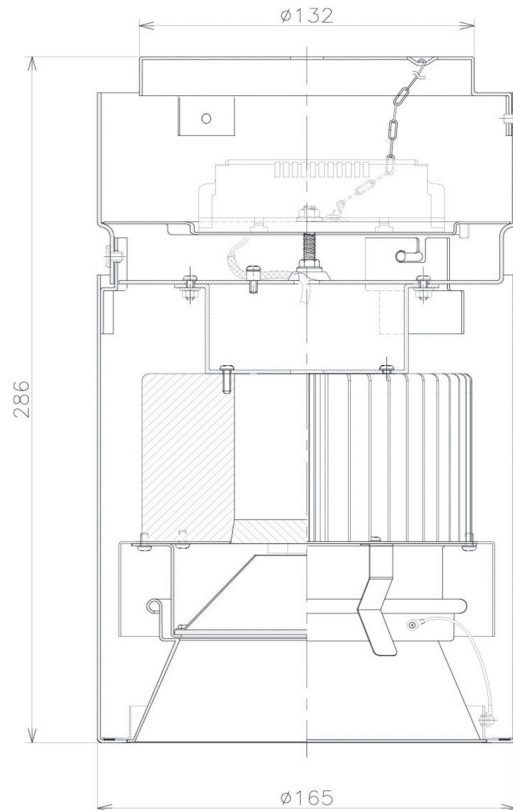

Item no. CD011-2860DW8527

Series Name: Ceiling Light

Dark Mirror Reflector

Installation	Direct mount
Type	
Fixture wattage	28.5W
Beam angle	55 deg
Color Temp.	2700K
CRI	Ra>85
Luminous	2022 lm
Body	Die-cast aluminum alloy
Body finish	White
Trim finish	White
Reflector finish	Dark Mirror
IP Rate	IP20
Light source	COB module
Input Voltage	AC220~240V
Dimming Type	Non-Dimmable
Certificate	CE, CCC
Cut Hole	N/A

Weight	
42.8W	2.6kg
36.0W	2.4kg
28.5W	2.4kg