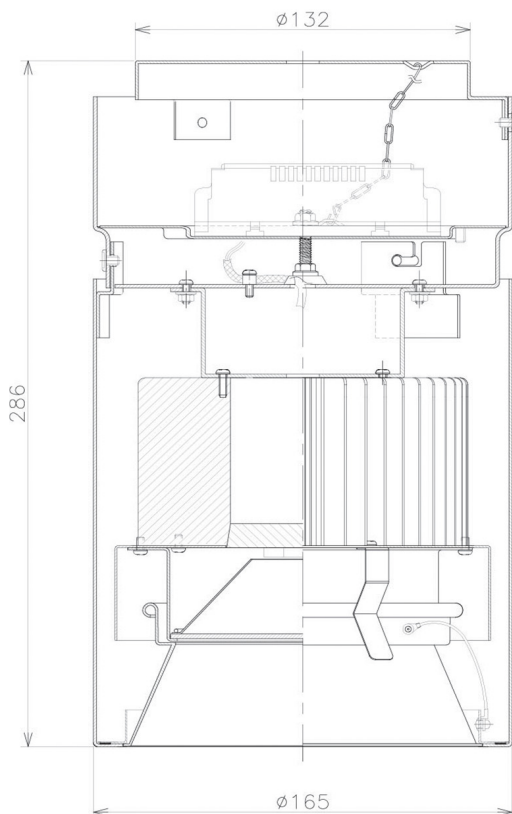

Item no. CD011-2860DW8527

Series Name: Ceiling Light

Dark Mirror Reflector

Installation	Direct mount
Type	Ceiling Light
Fixture wattage	28.5W
Beam angle	55 deg
Color Temp.	2700K
CRI	Ra>85
Luminous	2022 lm
Body	Die-cast aluminum alloy
Body finish	White
Trim finish	White
Reflector finish	Dark Mirror
IP Rate	IP20
Light source	COB module
Input Voltage	AC220~240V
Dimming Type	Non-Dimmable
Certificate	CE, CCC
Cut Hole	N/A

Weight	
42.8W	2.6kg
36.0W	2.4kg
28.5W	2.4kg