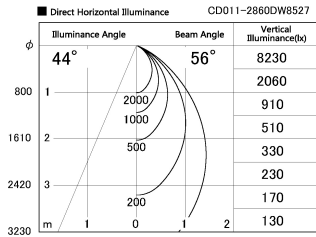

Item no. CD011-2860DW8527

Series Name: Ceiling Light

Dark Mirror Reflector

Installation	Direct mount
Type	
Fixture wattage	28.5W
Beam angle	55 deg
Color Temp.	2700K
CRI	Ra>85
Luminous	2022 lm
Body	Die-cast aluminum alloy
Body finish	White
Trim finish	White
Reflector finish	Dark Mirror
IP Rate	IP20
Light source	COB module
Input Voltage	AC220~240V
Dimming Type	Non-Dimmable
Certificate	CE, CCC
Cut Hole	N/A

Weight	
42.8W	2.6kg
36.0W	2.4kg
28.5W	2.4kg