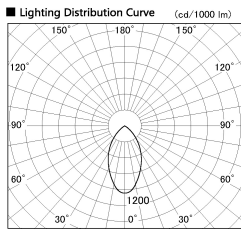

Item no. CD011-2860DW8530

Series Name: Ceiling Light

Dark Mirror Reflector

Installation	Direct mount
Type	Ceiling Light
Fixture wattage	28.5W
Beam angle	55 deg
Color Temp.	3000K
CRI	Ra>85
Luminous	2108 lm
Body	Die-cast aluminum alloy
Body finish	White
Trim finish	White
Reflector finish	Dark Mirror
IP Rate	IP20
Light source	COB module
Input Voltage	AC220~240V
Dimming Type	Non-Dimmable
Certificate	CE, CCC
Cut Hole	N/A

Weight	
42.8W	2.6kg
36.0W	2.4kg
28.5W	2.4kg