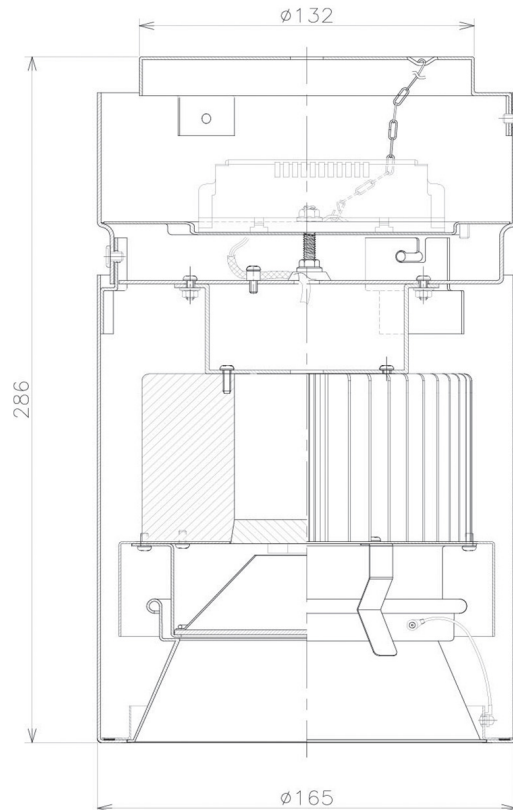

Item no. CD011-2860DW8530

Series Name: Ceiling Light

Dark Mirror Reflector

Installation	Direct mount
Type	Ceiling Light
Fixture wattage	28.5W
Beam angle	55 deg
Color Temp.	3000K
CRI	Ra>85
Luminous	2108 lm
Body	Die-cast aluminum alloy
Body finish	White
Trim finish	White
Reflector finish	Dark Mirror
IP Rate	IP20
Light source	COB module
Input Voltage	AC220~240V
Dimming Type	Non-Dimmable
Certificate	CE, CCC
Cut Hole	N/A

Weight	
42.8W	2.6kg
36.0W	2.4kg
28.5W	2.4kg