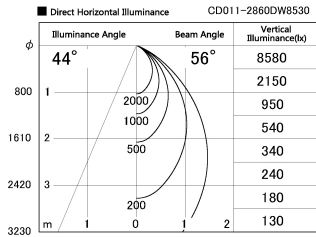

Item no. CD011-2860DW8530

Series Name: Ceiling Light

Dark Mirror Reflector

Installation	Direct mount
Type	Ceiling Light
Fixture wattage	28.5W
Beam angle	55 deg
Color Temp.	3000K
CRI	Ra>85
Luminous	2108 lm
Body	Die-cast aluminum alloy
Body finish	White
Trim finish	White
Reflector finish	Dark Mirror
IP Rate	IP20
Light source	COB module
Input Voltage	AC220~240V
Dimming Type	Non-Dimmable
Certificate	CE, CCC
Cut Hole	N/A

Weight	
42.8W	2.6kg
36.0W	2.4kg
28.5W	2.4kg