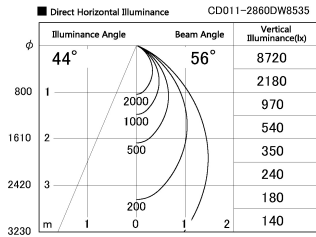

Item no. CD011-2860DW8535

Series Name: Ceiling Light

Dark Mirror Reflector

Installation	Direct mount
Type	
Fixture wattage	28.5W
Beam angle	55 deg
Color Temp.	3500K
CRI	Ra>85
Luminous	2142 lm
Body	Die-cast aluminum alloy
Body finish	White
Trim finish	White
Reflector finish	Dark Mirror
IP Rate	IP20
Light source	COB module
Input Voltage	AC220~240V
Dimming Type	Non-Dimmable
Certificate	CE, CCC
Cut Hole	N/A

Weight	
42.8W	2.6kg
36.0W	2.4kg
28.5W	2.4kg