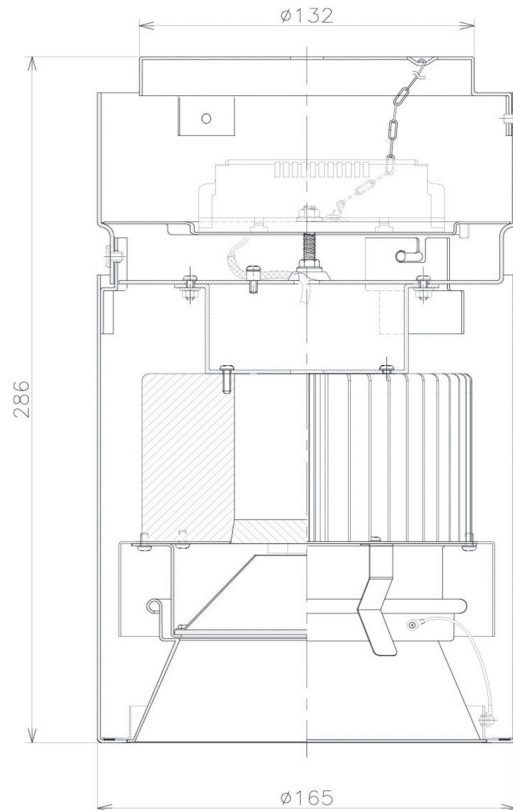

Item no. CD011-2860DW8535

Series Name: Ceiling Light

Dark Mirror Reflector

Installation	Direct mount
Type	
Fixture wattage	28.5W
Beam angle	55 deg
Color Temp.	3500K
CRI	Ra>85
Luminous	2142 lm
Body	Die-cast aluminum alloy
Body finish	White
Trim finish	White
Reflector finish	Dark Mirror
IP Rate	IP20
Light source	COB module
Input Voltage	AC220~240V
Dimming Type	Non-Dimmable
Certificate	CE, CCC
Cut Hole	N/A

Weight	
42.8W	2.6kg
36.0W	2.4kg
28.5W	2.4kg