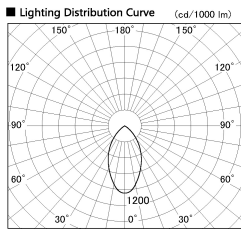

Item no. CD011-2860DW8535

Series Name: Ceiling Light

Dark Mirror Reflector

Installation	Direct mount
Type	
Fixture wattage	28.5W
Beam angle	55 deg
Color Temp.	3500K
CRI	Ra>85
Luminous	2142 lm
Body	Die-cast aluminum alloy
Body finish	White
Trim finish	White
Reflector finish	Dark Mirror
IP Rate	IP20
Light source	COB module
Input Voltage	AC220~240V
Dimming Type	Non-Dimmable
Certificate	CE, CCC
Cut Hole	N/A

Weight	
42.8W	2.6kg
36.0W	2.4kg
28.5W	2.4kg