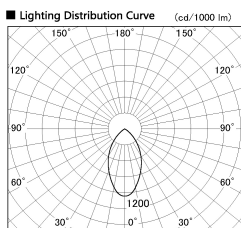

Item no. CD011-2860DW8540

Series Name: Ceiling Light

Dark Mirror Reflector

Installation	Direct mount
Type	
Fixture wattage	28.5W
Beam angle	55 deg
Color Temp.	4000K
CRI	Ra>85
Luminous	2163 lm
Body	Die-cast aluminum alloy
Body finish	White
Trim finish	White
Reflector finish	Dark Mirror
IP Rate	IP20
Light source	COB module
Input Voltage	AC220~240V
Dimming Type	Non-Dimmable
Certificate	CE, CCC
Cut Hole	N/A

Direct Horizontal Illuminance CD011-2860DW8540

Illuminance Angle	Beam Angle	Vertical Illuminance (lx)
44°	56°	8810
		2200
		980
		550
		350
		240
		180
		140

Weight	
42.8W	2.6kg
36.0W	2.4kg
28.5W	2.4kg