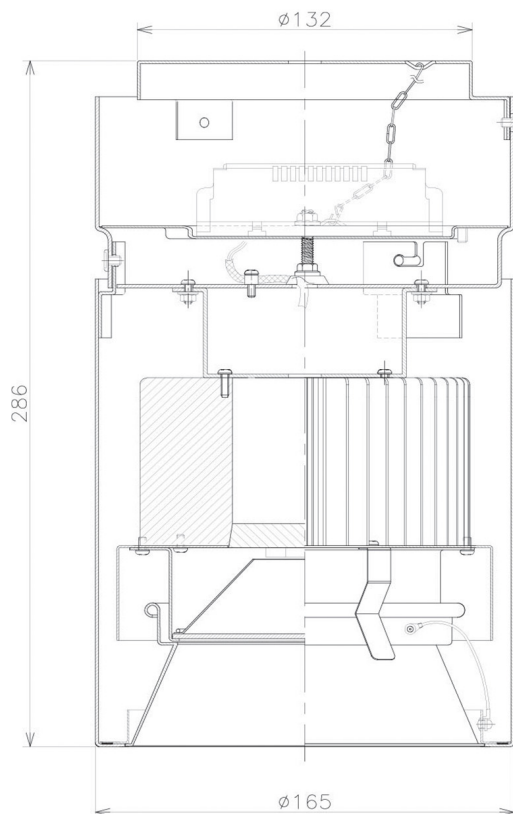

Item no. CD011-2860DW8540

Series Name: Ceiling Light

Dark Mirror Reflector

Installation	Direct mount
Type	
Fixture wattage	28.5W
Beam angle	55 deg
Color Temp.	4000K
CRI	Ra>85
Luminous	2163 lm
Body	Die-cast aluminum alloy
Body finish	White
Trim finish	White
Reflector finish	Dark Mirror
IP Rate	IP20
Light source	COB module
Input Voltage	AC220~240V
Dimming Type	Non-Dimmable
Certificate	CE, CCC
Cut Hole	N/A

Direct Horizontal Illuminance CD011-2860DW8540

Illuminance Angle	Beam Angle	Vertical Illuminance (lx)
44°	56°	8810
		2200
		980
		550
		350
		240
		180
		140

Weight	
42.8W	2.6kg
36.0W	2.4kg
28.5W	2.4kg