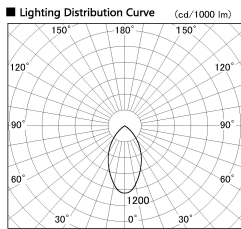

Item no. CD011-2860DW8540

Series Name: Ceiling Light

Dark Mirror Reflector

Installation	Direct mount
Type	Ceiling Light
Fixture wattage	28.5W
Beam angle	55 deg
Color Temp.	4000K
CRI	Ra>85
Luminous	2163 lm
Body	Die-cast aluminum alloy
Body finish	White
Trim finish	White
Reflector finish	Dark Mirror
IP Rate	IP20
Light source	COB module
Input Voltage	AC220~240V
Dimming Type	Non-Dimmable
Certificate	CE, CCC
Cut Hole	N/A

Weight	
42.8W	2.6kg
36.0W	2.4kg
28.5W	2.4kg