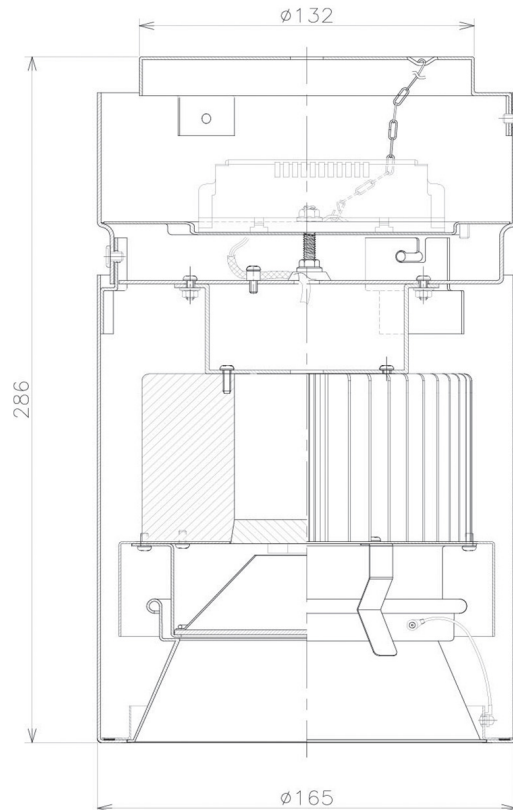

Item no. CD011-2860DW8540

Series Name: Ceiling Light

Dark Mirror Reflector

Installation	Direct mount
Type	Ceiling Light
Fixture wattage	28.5W
Beam angle	55 deg
Color Temp.	4000K
CRI	Ra>85
Luminous	2163 lm
Body	Die-cast aluminum alloy
Body finish	White
Trim finish	White
Reflector finish	Dark Mirror
IP Rate	IP20
Light source	COB module
Input Voltage	AC220~240V
Dimming Type	Non-Dimmable
Certificate	CE, CCC
Cut Hole	N/A

Weight	
42.8W	2.6kg
36.0W	2.4kg
28.5W	2.4kg