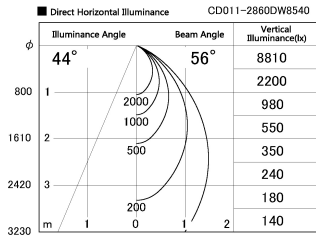

Item no. CD011-2860DW8540

Series Name: Ceiling Light

Dark Mirror Reflector

Installation	Direct mount
Type	Ceiling Light
Fixture wattage	28.5W
Beam angle	55 deg
Color Temp.	4000K
CRI	Ra>85
Luminous	2163 lm
Body	Die-cast aluminum alloy
Body finish	White
Trim finish	White
Reflector finish	Dark Mirror
IP Rate	IP20
Light source	COB module
Input Voltage	AC220~240V
Dimming Type	Non-Dimmable
Certificate	CE, CCC
Cut Hole	N/A

Weight	
42.8W	2.6kg
36.0W	2.4kg
28.5W	2.4kg