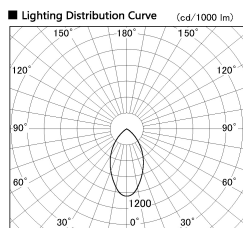

Item no. CD011-2860MW8527

Series Name: Ceiling Light

Installation	Direct mount
Type	
Fixture wattage	28.5W
Beam angle	55 deg
Color Temp.	2700K
CRI	Ra>85
Luminous	2129 lm
Body	Die-cast aluminum alloy
Body finish	White
Trim finish	White
Reflector finish	Mirror
IP Rate	IP20
Light source	COB module
Input Voltage	AC220~240V
Dimming Type	Non-Dimmable
Certificate	CE, CCC
Cut Hole	N/A

Weight	
42.8W	2.6kg
36.0W	2.4kg
28.5W	2.4kg