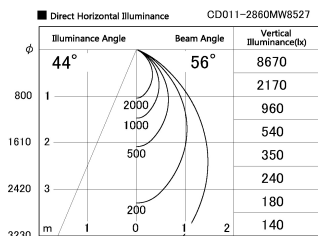

Item no. CD011-2860MW8527

Series Name: Ceiling Light

Installation	Direct mount
Type	
Fixture wattage	28.5W
Beam angle	55 deg
Color Temp.	2700K
CRI	Ra>85
Luminous	2129 lm
Body	Die-cast aluminum alloy
Body finish	White
Trim finish	White
Reflector finish	Mirror
IP Rate	IP20
Light source	COB module
Input Voltage	AC220~240V
Dimming Type	Non-Dimmable
Certificate	CE, CCC
Cut Hole	N/A

Weight	
42.8W	2.6kg
36.0W	2.4kg
28.5W	2.4kg