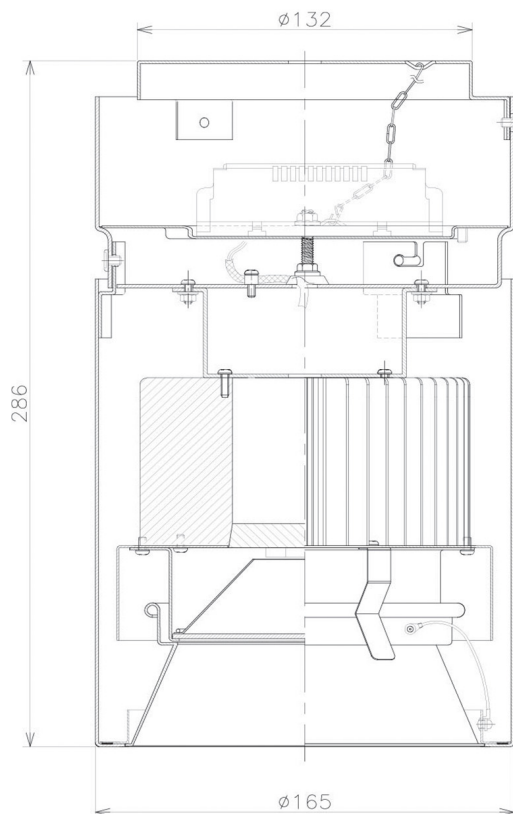

Item no. CD011-2860MW8527

Series Name: Ceiling Light

Installation	Direct mount
Type	
Fixture wattage	28.5W
Beam angle	55 deg
Color Temp.	2700K
CRI	Ra>85
Luminous	2129 lm
Body	Die-cast aluminum alloy
Body finish	White
Trim finish	White
Reflector finish	Mirror
IP Rate	IP20
Light source	COB module
Input Voltage	AC220~240V
Dimming Type	Non-Dimmable
Certificate	CE, CCC
Cut Hole	N/A

Weight	
42.8W	2.6kg
36.0W	2.4kg
28.5W	2.4kg