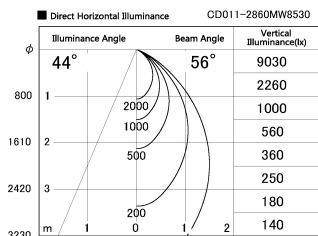

Item no. CD011-2860MW8530

Series Name: Ceiling Light

Installation	Direct mount
Type	
Fixture wattage	28.5W
Beam angle	55 deg
Color Temp.	3000K
CRI	Ra>85
Luminous	2219 lm
Body	Die-cast aluminum alloy
Body finish	White
Trim finish	White
Reflector finish	Mirror
IP Rate	IP20
Light source	COB module
Input Voltage	AC220~240V
Dimming Type	Non-Dimmable
Certificate	CE, CCC
Cut Hole	N/A

Weight	
42.8W	2.6kg
36.0W	2.4kg
28.5W	2.4kg