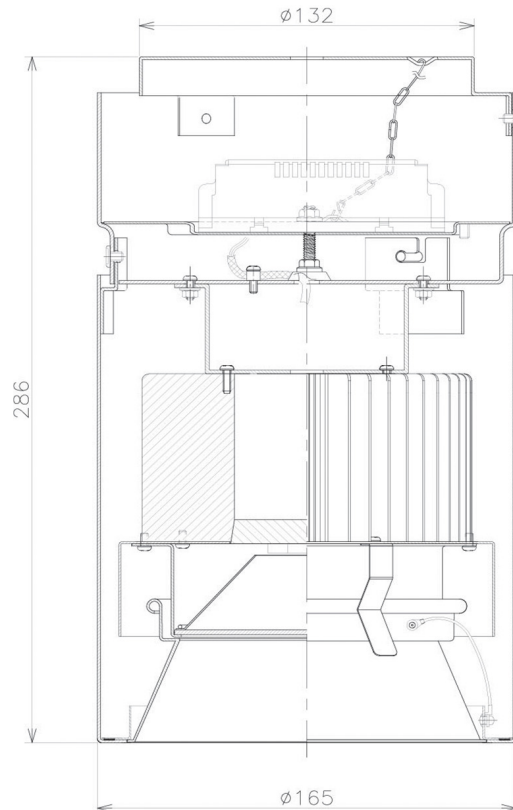

Item no. CD011-2860MW8530

Series Name: Ceiling Light

Installation	Direct mount
Type	Ceiling Light
Fixture wattage	28.5W
Beam angle	55 deg
Color Temp.	3000K
CRI	Ra>85
Luminous	2219 lm
Body	Die-cast aluminum alloy
Body finish	White
Trim finish	White
Reflector finish	Mirror
IP Rate	IP20
Light source	COB module
Input Voltage	AC220~240V
Dimming Type	Non-Dimmable
Certificate	CE, CCC
Cut Hole	N/A

Weight	
42.8W	2.6kg
36.0W	2.4kg
28.5W	2.4kg