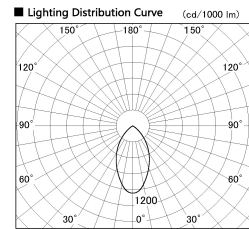

Item no. CD011-2860MW8530

Series Name: Ceiling Light

Installation	Direct mount
Type	Ceiling Light
Fixture wattage	28.5W
Beam angle	55 deg
Color Temp.	3000K
CRI	Ra>85
Luminous	2219 lm
Body	Die-cast aluminum alloy
Body finish	White
Trim finish	White
Reflector finish	Mirror
IP Rate	IP20
Light source	COB module
Input Voltage	AC220~240V
Dimming Type	Non-Dimmable
Certificate	CE, CCC
Cut Hole	N/A

Weight	
42.8W	2.6kg
36.0W	2.4kg
28.5W	2.4kg