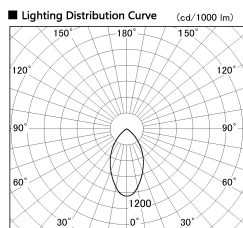

Item no. CD011-2860MW8530

Series Name: Ceiling Light

Installation	Direct mount
Type	
Fixture wattage	28.5W
Beam angle	55 deg
Color Temp.	3000K
CRI	Ra>85
Luminous	2219 lm
Body	Die-cast aluminum alloy
Body finish	White
Trim finish	White
Reflector finish	Mirror
IP Rate	IP20
Light source	COB module
Input Voltage	AC220~240V
Dimming Type	Non-Dimmable
Certificate	CE, CCC
Cut Hole	N/A

Weight	
42.8W	2.6kg
36.0W	2.4kg
28.5W	2.4kg