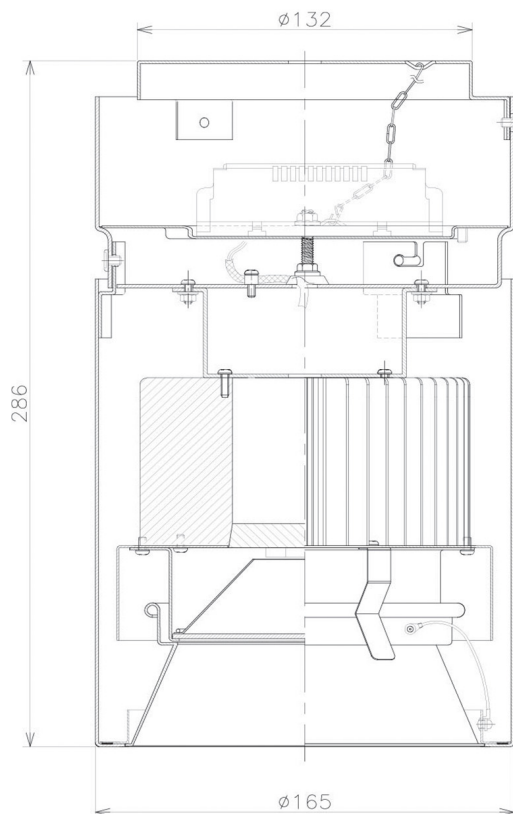

Item no. CD011-2860MW8530

Series Name: Ceiling Light

Installation	Direct mount
Type	
Fixture wattage	28.5W
Beam angle	55 deg
Color Temp.	3000K
CRI	Ra>85
Luminous	2219 lm
Body	Die-cast aluminum alloy
Body finish	White
Trim finish	White
Reflector finish	Mirror
IP Rate	IP20
Light source	COB module
Input Voltage	AC220~240V
Dimming Type	Non-Dimmable
Certificate	CE, CCC
Cut Hole	N/A

Weight	
42.8W	2.6kg
36.0W	2.4kg
28.5W	2.4kg