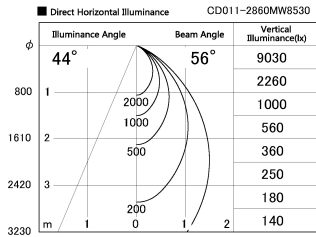

Item no. CD011-2860MW8530

Series Name: Ceiling Light

Installation	Direct mount
Type	Ceiling Light
Fixture wattage	28.5W
Beam angle	55 deg
Color Temp.	3000K
CRI	Ra>85
Luminous	2219 lm
Body	Die-cast aluminum alloy
Body finish	White
Trim finish	White
Reflector finish	Mirror
IP Rate	IP20
Light source	COB module
Input Voltage	AC220~240V
Dimming Type	Non-Dimmable
Certificate	CE, CCC
Cut Hole	N/A

Weight	
42.8W	2.6kg
36.0W	2.4kg
28.5W	2.4kg