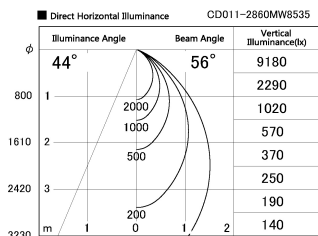

Item no. CD011-2860MW8535

Series Name: Ceiling Light

Installation	Direct mount
Type	
Fixture wattage	28.5W
Beam angle	55 deg
Color Temp.	3500K
CRI	Ra>85
Luminous	2255 lm
Body	Die-cast aluminum alloy
Body finish	White
Trim finish	White
Reflector finish	Mirror
IP Rate	IP20
Light source	COB module
Input Voltage	AC220~240V
Dimming Type	Non-Dimmable
Certificate	CE, CCC
Cut Hole	N/A

Weight	
42.8W	2.6kg
36.0W	2.4kg
28.5W	2.4kg