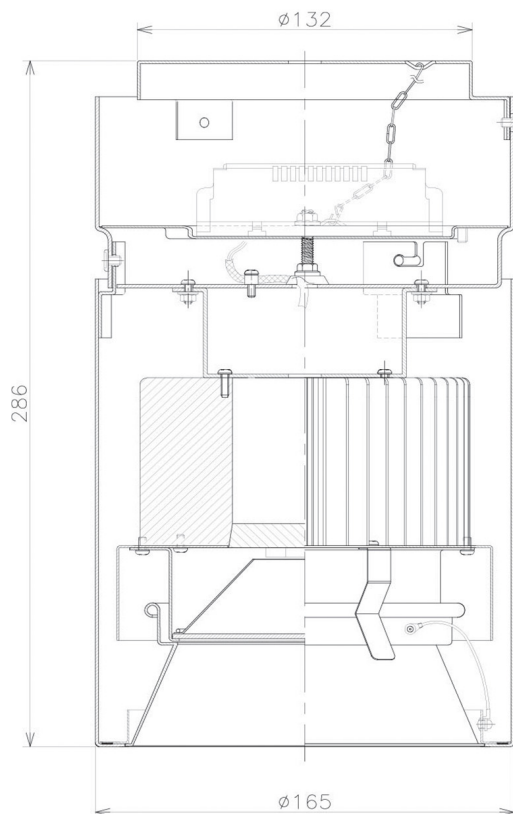

Item no. CD011-2860MW8535

Series Name: Ceiling Light

Installation	Direct mount
Type	
Fixture wattage	28.5W
Beam angle	55 deg
Color Temp.	3500K
CRI	Ra>85
Luminous	2255 lm
Body	Die-cast aluminum alloy
Body finish	White
Trim finish	White
Reflector finish	Mirror
IP Rate	IP20
Light source	COB module
Input Voltage	AC220~240V
Dimming Type	Non-Dimmable
Certificate	CE, CCC
Cut Hole	N/A

Weight	
42.8W	2.6kg
36.0W	2.4kg
28.5W	2.4kg