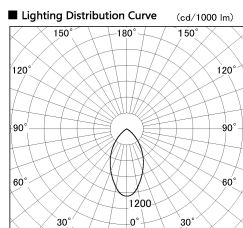

Item no. CD011-2860MW8535

Series Name: Ceiling Light

Installation	Direct mount
Type	
Fixture wattage	28.5W
Beam angle	55 deg
Color Temp.	3500K
CRI	Ra>85
Luminous	2255 lm
Body	Die-cast aluminum alloy
Body finish	White
Trim finish	White
Reflector finish	Mirror
IP Rate	IP20
Light source	COB module
Input Voltage	AC220~240V
Dimming Type	Non-Dimmable
Certificate	CE, CCC
Cut Hole	N/A

Weight	
42.8W	2.6kg
36.0W	2.4kg
28.5W	2.4kg