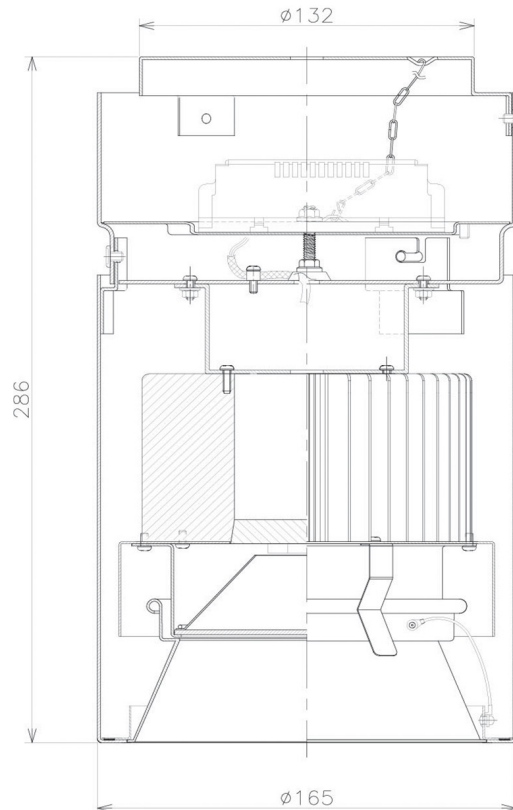

Item no. CD011-2860MW8540

Series Name: Ceiling Light

Installation	Direct mount
Type	Ceiling Light
Fixture wattage	28.5W
Beam angle	55 deg
Color Temp.	4000K
CRI	Ra>85
Luminous	2277 lm
Body	Die-cast aluminum alloy
Body finish	White
Trim finish	White
Reflector finish	Mirror
IP Rate	IP20
Light source	COB module
Input Voltage	AC220~240V
Dimming Type	Non-Dimmable
Certificate	CE, CCC
Cut Hole	N/A

Weight	
42.8W	2.6kg
36.0W	2.4kg
28.5W	2.4kg