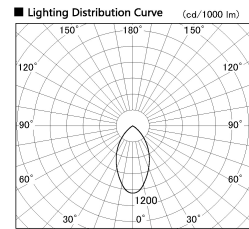

Item no. CD011-2860MW8540

Series Name: Ceiling Light

Installation	Direct mount
Type	Ceiling Light
Fixture wattage	28.5W
Beam angle	55 deg
Color Temp.	4000K
CRI	Ra>85
Luminous	2277 lm
Body	Die-cast aluminum alloy
Body finish	White
Trim finish	White
Reflector finish	Mirror
IP Rate	IP20
Light source	COB module
Input Voltage	AC220~240V
Dimming Type	Non-Dimmable
Certificate	CE, CCC
Cut Hole	N/A

Weight	
42.8W	2.6kg
36.0W	2.4kg
28.5W	2.4kg