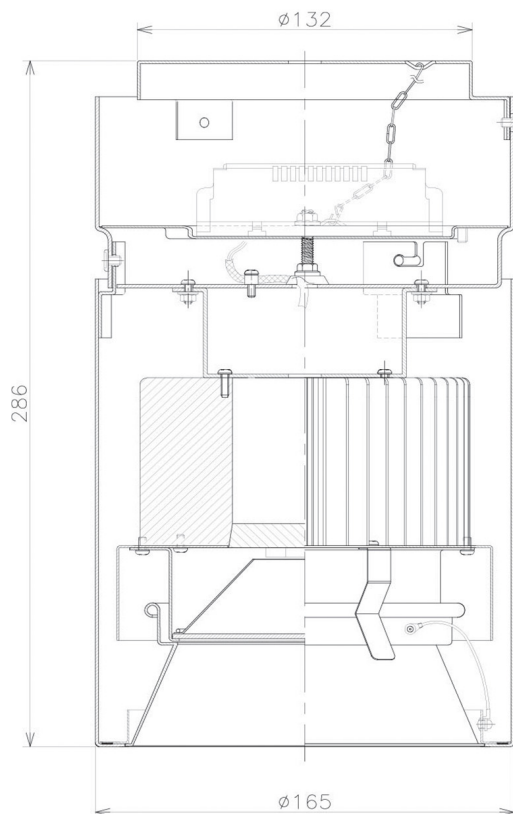

Item no. CD011-2860MW8540

Series Name: Ceiling Light

Installation	Direct mount
Type	
Fixture wattage	28.5W
Beam angle	55 deg
Color Temp.	4000K
CRI	Ra>85
Luminous	2277 lm
Body	Die-cast aluminum alloy
Body finish	White
Trim finish	White
Reflector finish	Mirror
IP Rate	IP20
Light source	COB module
Input Voltage	AC220~240V
Dimming Type	Non-Dimmable
Certificate	CE, CCC
Cut Hole	N/A

Weight	
42.8W	2.6kg
36.0W	2.4kg
28.5W	2.4kg