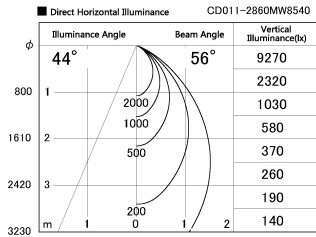

Item no. CD011-2860MW8540

Series Name: Ceiling Light

Installation	Direct mount
Type	Ceiling Light
Fixture wattage	28.5W
Beam angle	55 deg
Color Temp.	4000K
CRI	Ra>85
Luminous	2277 lm
Body	Die-cast aluminum alloy
Body finish	White
Trim finish	White
Reflector finish	Mirror
IP Rate	IP20
Light source	COB module
Input Voltage	AC220~240V
Dimming Type	Non-Dimmable
Certificate	CE, CCC
Cut Hole	N/A

Weight	
42.8W	2.6kg
36.0W	2.4kg
28.5W	2.4kg