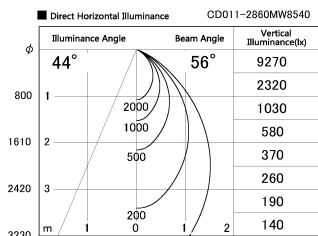

Item no. CD011-2860MW8540

Series Name: Ceiling Light

Installation	Direct mount
Type	
Fixture wattage	28.5W
Beam angle	55 deg
Color Temp.	4000K
CRI	Ra>85
Luminous	2277 lm
Body	Die-cast aluminum alloy
Body finish	White
Trim finish	White
Reflector finish	Mirror
IP Rate	IP20
Light source	COB module
Input Voltage	AC220~240V
Dimming Type	Non-Dimmable
Certificate	CE, CCC
Cut Hole	N/A

Weight	
42.8W	2.6kg
36.0W	2.4kg
28.5W	2.4kg