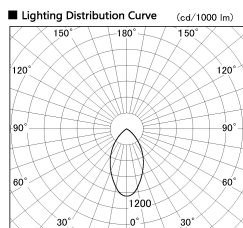

Item no. CD011-2860MW8540

Series Name: Ceiling Light

Installation	Direct mount
Type	
Fixture wattage	28.5W
Beam angle	55 deg
Color Temp.	4000K
CRI	Ra>85
Luminous	2277 lm
Body	Die-cast aluminum alloy
Body finish	White
Trim finish	White
Reflector finish	Mirror
IP Rate	IP20
Light source	COB module
Input Voltage	AC220~240V
Dimming Type	Non-Dimmable
Certificate	CE, CCC
Cut Hole	N/A

Weight	
42.8W	2.6kg
36.0W	2.4kg
28.5W	2.4kg