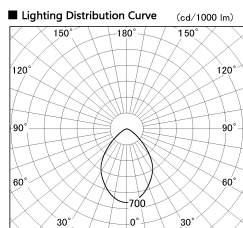

Item no. CD011-2860WW8527

Series Name: Ceiling Light

White Refractor

Installation	Direct mount
Type	
Fixture wattage	28.5W
Beam angle	75 deg
Color Temp.	2700K
CRI	Ra>85
Luminous	2033 lm
Body	Die-cast aluminum alloy
Body finish	White
Trim finish	White
Reflector finish	White
IP Rate	IP20
Light source	COB module
Input Voltage	AC220~240V
Dimming Type	Non-Dimmable
Certificate	CE, CCC
Cut Hole	N/A

Weight	
42.8W	2.6kg
36.0W	2.4kg
28.5W	2.4kg