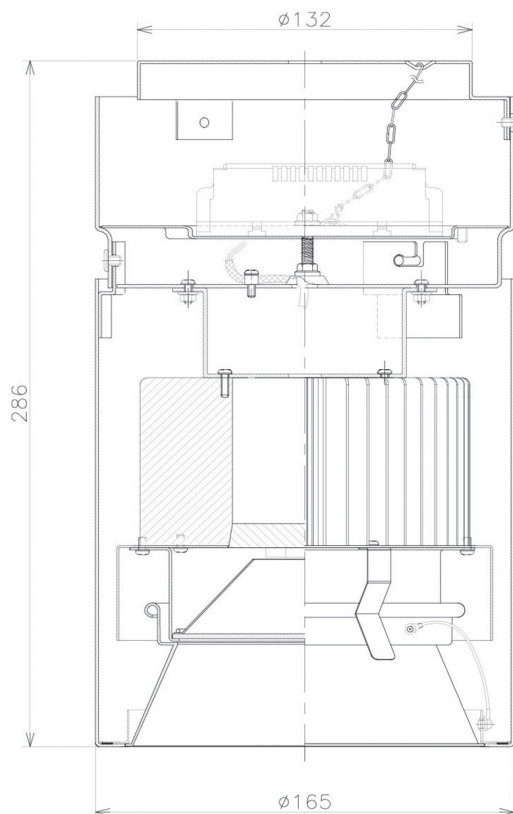

Item no. CD011-2860WW8527

Series Name: Ceiling Light

White Refractor

Installation	Direct mount
Type	
Fixture wattage	28.5W
Beam angle	75 deg
Color Temp.	2700K
CRI	Ra>85
Luminous	2033 lm
Body	Die-cast aluminum alloy
Body finish	White
Trim finish	White
Reflector finish	White
IP Rate	IP20
Light source	COB module
Input Voltage	AC220~240V
Dimming Type	Non-Dimmable
Certificate	CE, CCC
Cut Hole	N/A

Weight	
42.8W	2.6kg
36.0W	2.4kg
28.5W	2.4kg