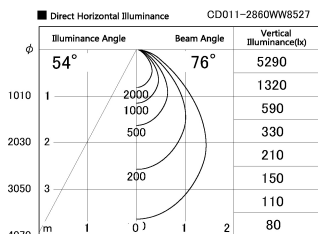

Item no. CD011-2860WW8527

Series Name: Ceiling Light

White Refractor

Installation	Direct mount
Type	
Fixture wattage	28.5W
Beam angle	75 deg
Color Temp.	2700K
CRI	Ra>85
Luminous	2033 lm
Body	Die-cast aluminum alloy
Body finish	White
Trim finish	White
Reflector finish	White
IP Rate	IP20
Light source	COB module
Input Voltage	AC220~240V
Dimming Type	Non-Dimmable
Certificate	CE, CCC
Cut Hole	N/A

Weight	
42.8W	2.6kg
36.0W	2.4kg
28.5W	2.4kg