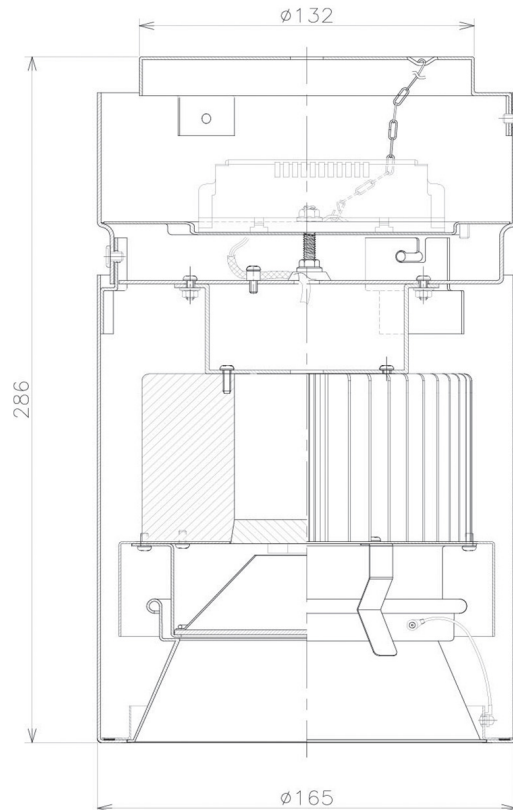

Item no. CD011-2860WW8530

Series Name: Ceiling Light

White Refractor

Installation	Direct mount
Type	Ceiling Light
Fixture wattage	28.5W
Beam angle	75 deg
Color Temp.	3000K
CRI	Ra>85
Luminous	2119 lm
Body	Die-cast aluminum alloy
Body finish	White
Trim finish	White
Reflector finish	White
IP Rate	IP20
Light source	COB module
Input Voltage	AC220~240V
Dimming Type	Non-Dimmable
Certificate	CE, CCC
Cut Hole	N/A

Weight	
42.8W	2.6kg
36.0W	2.4kg
28.5W	2.4kg