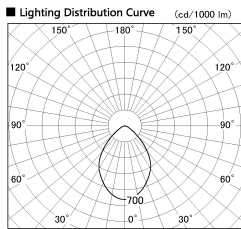

Item no. CD011-2860WW8530

Series Name: Ceiling Light

White Refractor

Installation	Direct mount
Type	Ceiling Light
Fixture wattage	28.5W
Beam angle	75 deg
Color Temp.	3000K
CRI	Ra>85
Luminous	2119 lm
Body	Die-cast aluminum alloy
Body finish	White
Trim finish	White
Reflector finish	White
IP Rate	IP20
Light source	COB module
Input Voltage	AC220~240V
Dimming Type	Non-Dimmable
Certificate	CE, CCC
Cut Hole	N/A

Weight	
42.8W	2.6kg
36.0W	2.4kg
28.5W	2.4kg