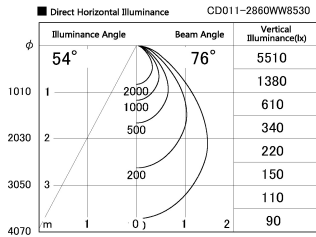

Item no. CD011-2860WW8530

Series Name: Ceiling Light

White Refractor

Installation	Direct mount
Type	Ceiling Light
Fixture wattage	28.5W
Beam angle	75 deg
Color Temp.	3000K
CRI	Ra>85
Luminous	2119 lm
Body	Die-cast aluminum alloy
Body finish	White
Trim finish	White
Reflector finish	White
IP Rate	IP20
Light source	COB module
Input Voltage	AC220~240V
Dimming Type	Non-Dimmable
Certificate	CE, CCC
Cut Hole	N/A

Weight	
42.8W	2.6kg
36.0W	2.4kg
28.5W	2.4kg