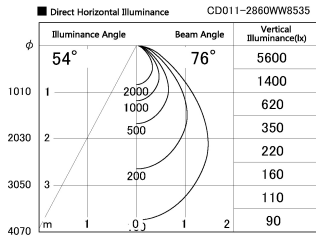

Item no. CD011-2860WW8535

Series Name: Ceiling Light

White Refractor

Installation	Direct mount
Type	
Fixture wattage	28.5W
Beam angle	75 deg
Color Temp.	3500K
CRI	Ra>85
Luminous	2154 lm
Body	Die-cast aluminum alloy
Body finish	White
Trim finish	White
Reflector finish	White
IP Rate	IP20
Light source	COB module
Input Voltage	AC220~240V
Dimming Type	Non-Dimmable
Certificate	CE, CCC
Cut Hole	N/A

Weight	
42.8W	2.6kg
36.0W	2.4kg
28.5W	2.4kg