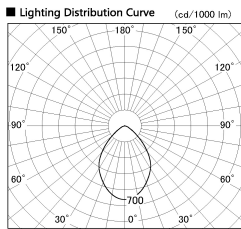

Item no. CD011-2860WW8535

Series Name: Ceiling Light

White Refractor

Installation	Direct mount
Type	
Fixture wattage	28.5W
Beam angle	75 deg
Color Temp.	3500K
CRI	Ra>85
Luminous	2154 lm
Body	Die-cast aluminum alloy
Body finish	White
Trim finish	White
Reflector finish	White
IP Rate	IP20
Light source	COB module
Input Voltage	AC220~240V
Dimming Type	Non-Dimmable
Certificate	CE, CCC
Cut Hole	N/A

Weight	
42.8W	2.6kg
36.0W	2.4kg
28.5W	2.4kg