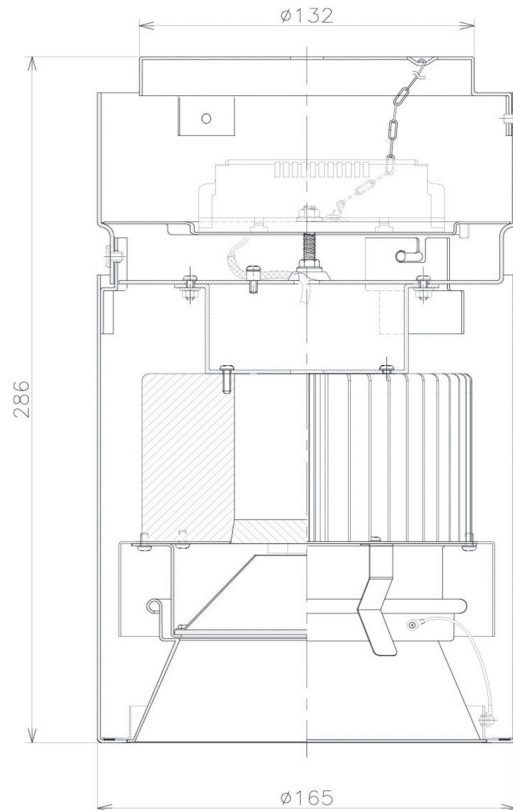

Item no. CD011-2860WW8535

Series Name: Ceiling Light

White Refractor

Installation	Direct mount
Type	
Fixture wattage	28.5W
Beam angle	75 deg
Color Temp.	3500K
CRI	Ra>85
Luminous	2154 lm
Body	Die-cast aluminum alloy
Body finish	White
Trim finish	White
Reflector finish	White
IP Rate	IP20
Light source	COB module
Input Voltage	AC220~240V
Dimming Type	Non-Dimmable
Certificate	CE, CCC
Cut Hole	N/A

Weight	
42.8W	2.6kg
36.0W	2.4kg
28.5W	2.4kg