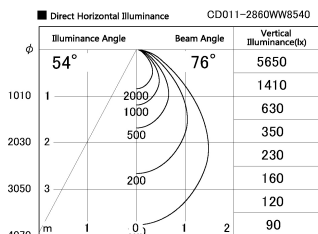

Item no. CD011-2860WW8540

Series Name: Ceiling Light

White Refractor

Installation	Direct mount
Type	
Fixture wattage	28.5W
Beam angle	75 deg
Color Temp.	4000K
CRI	Ra>85
Luminous	2174 lm
Body	Die-cast aluminum alloy
Body finish	White
Trim finish	White
Reflector finish	White
IP Rate	IP20
Light source	COB module
Input Voltage	AC220~240V
Dimming Type	Non-Dimmable
Certificate	CE, CCC
Cut Hole	N/A

Weight	
42.8W	2.6kg
36.0W	2.4kg
28.5W	2.4kg