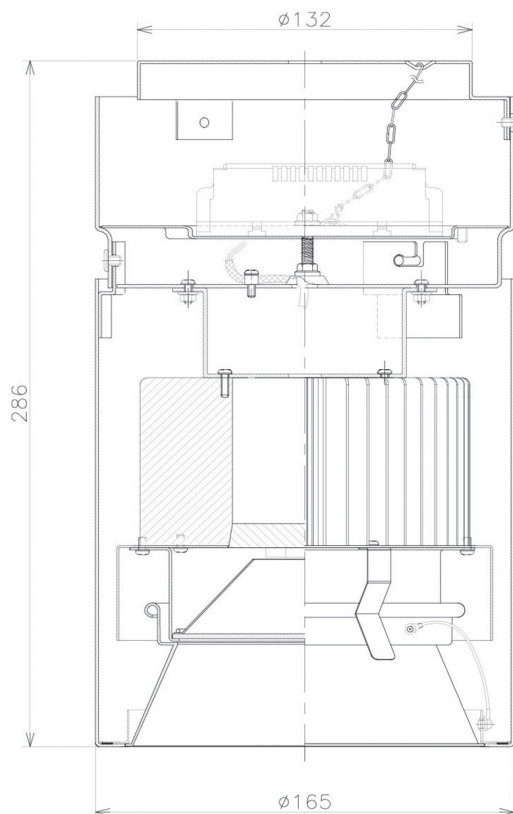

Item no. CD011-2860WW8540

Series Name: Ceiling Light

White Refractor

Installation	Direct mount
Type	
Fixture wattage	28.5W
Beam angle	75 deg
Color Temp.	4000K
CRI	Ra>85
Luminous	2174 lm
Body	Die-cast aluminum alloy
Body finish	White
Trim finish	White
Reflector finish	White
IP Rate	IP20
Light source	COB module
Input Voltage	AC220~240V
Dimming Type	Non-Dimmable
Certificate	CE, CCC
Cut Hole	N/A

Weight	
42.8W	2.6kg
36.0W	2.4kg
28.5W	2.4kg