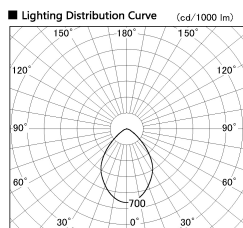

Item no. CD011-2860WW8540

Series Name: Ceiling Light

White Refractor

Installation	Direct mount
Type	
Fixture wattage	28.5W
Beam angle	75 deg
Color Temp.	4000K
CRI	Ra>85
Luminous	2174 lm
Body	Die-cast aluminum alloy
Body finish	White
Trim finish	White
Reflector finish	White
IP Rate	IP20
Light source	COB module
Input Voltage	AC220~240V
Dimming Type	Non-Dimmable
Certificate	CE, CCC
Cut Hole	N/A

Weight	
42.8W	2.6kg
36.0W	2.4kg
28.5W	2.4kg