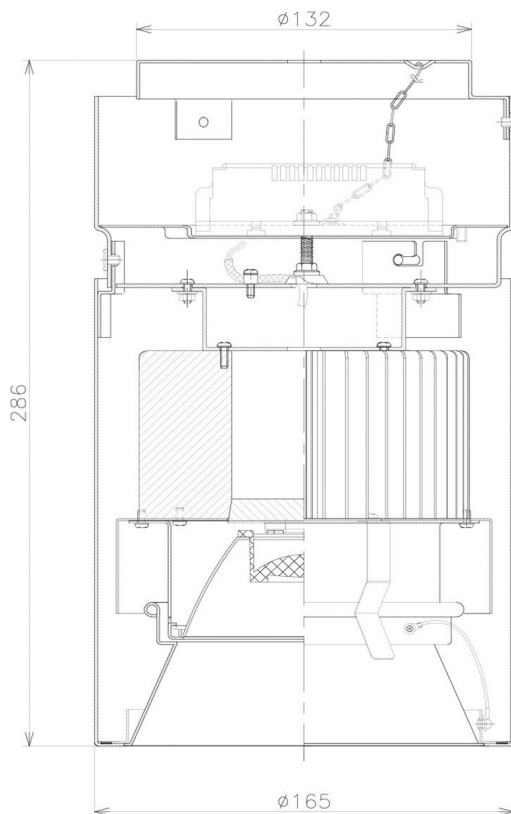

Item no. CD011-3615DW8527

Series Name: Ceiling Light

Installation	Direct mount
Type	
Fixture wattage	36W
Beam angle	15 deg
Color Temp.	2700K
CRI	Ra>85
Luminous	2647 lm
Body	Die-cast aluminum alloy
Body finish	White
Trim finish	White
Reflector finish	Dark Mirror
IP Rate	IP20
Light source	COB module
Input Voltage	AC220~240V
Dimming Type	Non-Dimmable
Certificate	CE, CCC
Cut Hole	N/A

■ Direct Horizontal Illuminance CD011-3615DW8527

Illuminance Angle	Beam Angle	Vertical Illuminance (lx)
13°	14°	85140
1		21290
220		9460
1		5320
450		3410
2		2370
680		1740
3		1330
910		

Weight	
42.8W	2.6kg
36.0W	2.4kg
28.5W	2.4kg