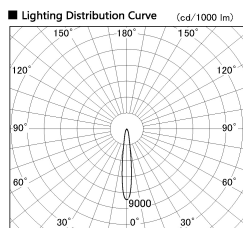

Item no. CD011-3615DW8527

Series Name: Ceiling Light

Installation	Direct mount
Type	
Fixture wattage	36W
Beam angle	15 deg
Color Temp.	2700K
CRI	Ra>85
Luminous	2647 lm
Body	Die-cast aluminum alloy
Body finish	White
Trim finish	White
Reflector finish	Dark Mirror
IP Rate	IP20
Light source	COB module
Input Voltage	AC220~240V
Dimming Type	Non-Dimmable
Certificate	CE, CCC
Cut Hole	N/A

■ Direct Horizontal Illuminance CD011-3615DW8527

Illuminance Angle	Beam Angle	Vertical Illuminance (lx)
13°	14°	85140
1		21290
220		9460
1		5320
450		3410
2		2370
680		1740
3		1330
910		

Weight	
42.8W	2.6kg
36.0W	2.4kg
28.5W	2.4kg