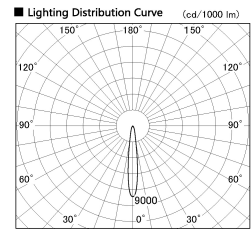

Item no. CD011-3615DW8530

Series Name: Ceiling Light

■ Direct Horizontal Illuminance CD011-3615DW8530

Illuminance Angle	Beam Angle	Vertical Illuminance (lx)
13°	1	88780
	2	22190
14°	1	9860
	2	5550
15°	1	5000
	2	3550
16°	1	2470
	2	1810
17°	1	2000
	2	1390

Installation	Direct mount
Type	
Fixture wattage	36W
Beam angle	15 deg
Color Temp.	3000K
CRI	Ra>85
Luminous	2760 lm
Body	Die-cast aluminum alloy
Body finish	White
Trim finish	White
Reflector finish	Dark Mirror
IP Rate	IP20
Light source	COB module
Input Voltage	AC220~240V
Dimming Type	Non-Dimmable
Certificate	CE, CCC
Cut Hole	N/A

Weight	
42.8W	2.6kg
36.0W	2.4kg
28.5W	2.4kg