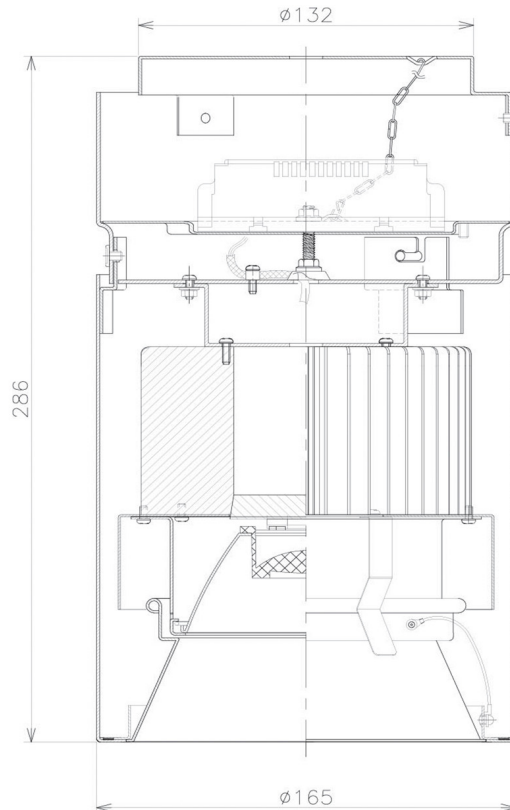

Item no. CD011-3615DW8530

Series Name: Ceiling Light

■ Direct Horizontal Illuminance CD011-3615DW8530

Illuminance Angle	Beam Angle	Vertical Illuminance (lx)
13°	1	88780
	2	22190
14°	1	9860
	2	5550
15°	1	5000
	2	3550
16°	1	2470
	2	1810
17°	1	2000
	2	1390

Installation	Direct mount
Type	
Fixture wattage	36W
Beam angle	15 deg
Color Temp.	3000K
CRI	Ra>85
Luminous	2760 lm
Body	Die-cast aluminum alloy
Body finish	White
Trim finish	White
Reflector finish	Dark Mirror
IP Rate	IP20
Light source	COB module
Input Voltage	AC220~240V
Dimming Type	Non-Dimmable
Certificate	CE, CCC
Cut Hole	N/A

Weight	
42.8W	2.6kg
36.0W	2.4kg
28.5W	2.4kg