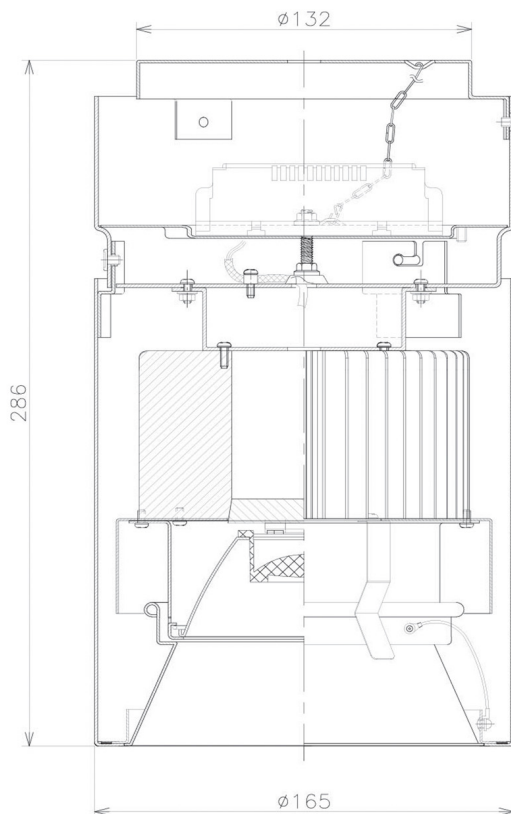

Item no. CD011-3615DW8535

Series Name: Ceiling Light

Installation	Direct mount
Type	Ceiling Light
Fixture wattage	36W
Beam angle	15 deg
Color Temp.	3500K
CRI	Ra>85
Luminous	2805 lm
Body	Die-cast aluminum alloy
Body finish	White
Trim finish	White
Reflector finish	Dark Mirror
IP Rate	IP20
Light source	COB module
Input Voltage	AC220~240V
Dimming Type	Non-Dimmable
Certificate	CE, CCC
Cut Hole	N/A

Direct Horizontal Illuminance CD011-3615DW8535

Illuminance Angle	Beam Angle	Vertical Illuminance (lx)
13°	14°	90220
1		22560
220		10020
1		5640
450		3610
2		2510
680		1840
3		1410
910		

Weight	
42.8W	2.6kg
36.0W	2.4kg
28.5W	2.4kg