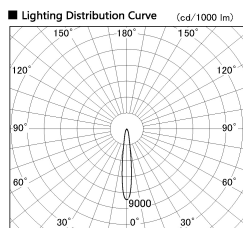

Item no. CD011-3615DW8535

Series Name: Ceiling Light

Installation	Direct mount
Type	Ceiling Light
Fixture wattage	36W
Beam angle	15 deg
Color Temp.	3500K
CRI	Ra>85
Luminous	2805 lm
Body	Die-cast aluminum alloy
Body finish	White
Trim finish	White
Reflector finish	Dark Mirror
IP Rate	IP20
Light source	COB module
Input Voltage	AC220~240V
Dimming Type	Non-Dimmable
Certificate	CE, CCC
Cut Hole	N/A

Direct Horizontal Illuminance CD011-3615DW8535

Illuminance Angle	Beam Angle	Vertical Illuminance (lx)
13°	14°	90220
1		22560
220		10020
1		5640
450		3610
2		2510
680		1840
3		1410
910		

Weight	
42.8W	2.6kg
36.0W	2.4kg
28.5W	2.4kg