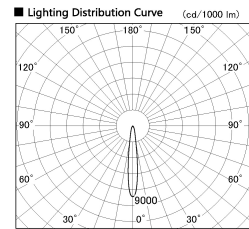

Item no. CD011-3615DW8540

Series Name: Ceiling Light

Dark Mirror Reflector

Direct Horizontal Illuminance CD011-3615DW8540		
Illuminance Angle	Beam Angle	Vertical Illuminance (lx)
13°	14°	91090
		22770
		10120
		5690
		3640
		2530
		1860
		1420

Installation	Direct mount
Type	Ceiling Light
Fixture wattage	36W
Beam angle	15 deg
Color Temp.	4000K
CRI	Ra>85
Luminous	2832 lm
Body	Die-cast aluminum alloy
Body finish	White
Trim finish	White
Reflector finish	Dark Mirror
IP Rate	IP20
Light source	COB module
Input Voltage	AC220~240V
Dimming Type	Non-Dimmable
Certificate	CE, CCC
Cut Hole	N/A

Weight	
42.8W	2.6kg
36.0W	2.4kg
28.5W	2.4kg