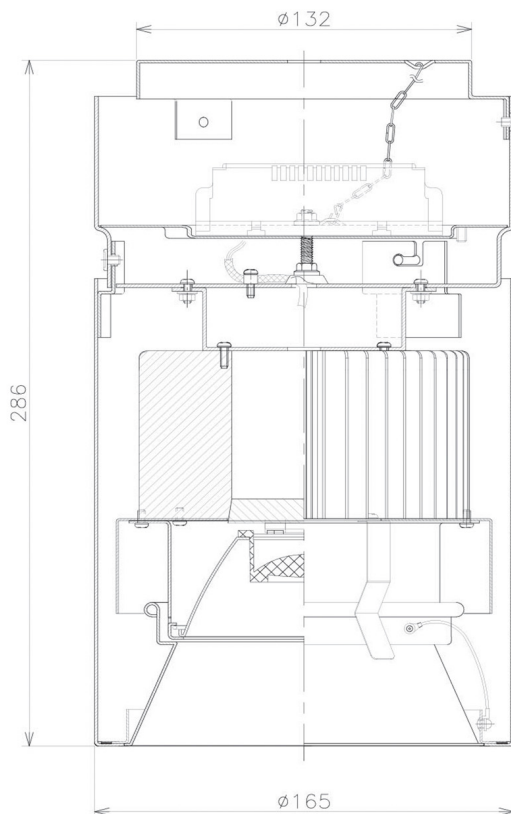

Item no. CD011-3615DW8540

Series Name: Ceiling Light

Installation	Direct mount
Type	Ceiling Light
Fixture wattage	36W
Beam angle	15 deg
Color Temp.	4000K
CRI	Ra>85
Luminous	2832 lm
Body	Die-cast aluminum alloy
Body finish	White
Trim finish	White
Reflector finish	Dark Mirror
IP Rate	IP20
Light source	COB module
Input Voltage	AC220~240V
Dimming Type	Non-Dimmable
Certificate	CE, CCC
Cut Hole	N/A

■ Direct Horizontal Illuminance CD011-3615DW8540

Illuminance Angle	Beam Angle	Vertical Illuminance (lx)
13°	1	91090
	2	22770
14°	1	10120
	2	5690
15°	1	3640
	2	2530
16°	1	1860
	2	1420

Weight	
42.8W	2.6kg
36.0W	2.4kg
28.5W	2.4kg