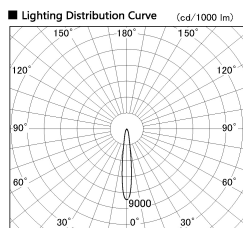

Item no. CD011-3615DW8540

Series Name: Ceiling Light

Installation	Direct mount
Type	Ceiling Light
Fixture wattage	36W
Beam angle	15 deg
Color Temp.	4000K
CRI	Ra>85
Luminous	2832 lm
Body	Die-cast aluminum alloy
Body finish	White
Trim finish	White
Reflector finish	Dark Mirror
IP Rate	IP20
Light source	COB module
Input Voltage	AC220~240V
Dimming Type	Non-Dimmable
Certificate	CE, CCC
Cut Hole	N/A

■ Direct Horizontal Illuminance CD011-3615DW8540

Illuminance Angle	Beam Angle	Vertical Illuminance (lx)
13°	1	91090
	2	22770
14°	1	10120
	2	5690
15°	1	3640
	2	2530
16°	1	1860
	2	1420

Weight	
42.8W	2.6kg
36.0W	2.4kg
28.5W	2.4kg