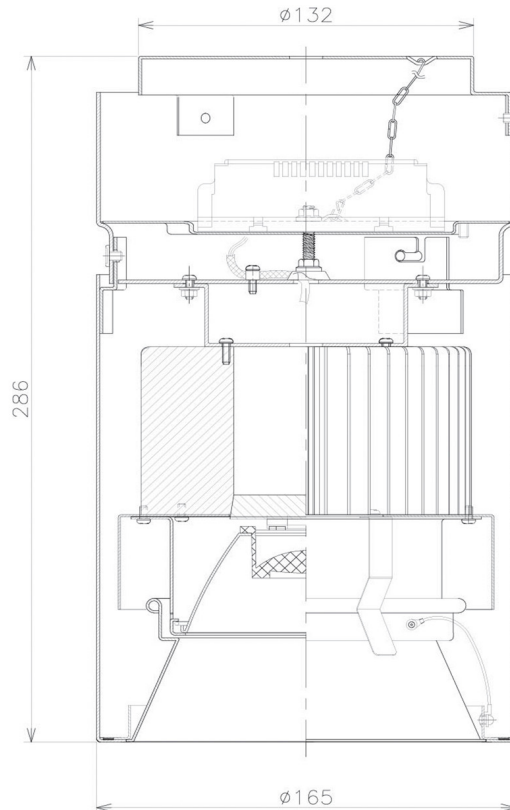

Item no. CD011-3615DW8540

Series Name: Ceiling Light

Dark Mirror Reflector

Direct Horizontal Illuminance CD011-3615DW8540		
Illuminance Angle	Beam Angle	Vertical Illuminance (lx)
13°	14°	91090
		22770
		10120
		5690
		3640
		2530
		1860
		1420

Installation	Direct mount
Type	Ceiling Light
Fixture wattage	36W
Beam angle	15 deg
Color Temp.	4000K
CRI	Ra>85
Luminous	2832 lm
Body	Die-cast aluminum alloy
Body finish	White
Trim finish	White
Reflector finish	Dark Mirror
IP Rate	IP20
Light source	COB module
Input Voltage	AC220~240V
Dimming Type	Non-Dimmable
Certificate	CE, CCC
Cut Hole	N/A

Weight	
42.8W	2.6kg
36.0W	2.4kg
28.5W	2.4kg