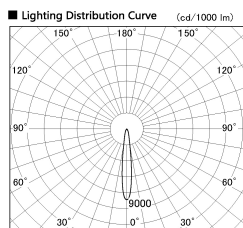

Item no. CD011-3615MW8527

Series Name: Ceiling Light

Installation	Direct mount
Type	Ceiling Light
Fixture wattage	36W
Beam angle	15 deg
Color Temp.	2700K
CRI	Ra>85
Luminous	2787 lm
Body	Die-cast aluminum alloy
Body finish	White
Trim finish	White
Reflector finish	Mirror
IP Rate	IP20
Light source	COB module
Input Voltage	AC220~240V
Dimming Type	Non-Dimmable
Certificate	CE, CCC
Cut Hole	N/A

■ Direct Horizontal Illuminance CD011-3615MW8527

Illuminance Angle	Beam Angle	Vertical Illuminance (lx)
13°	1	89640
	2	22410
14°	1	20000
	2	9960
	3	5600
	4.5	3590
	6.8	2490
	9.1	1830
	m	1400

Weight	
42.8W	2.6kg
36.0W	2.4kg
28.5W	2.4kg