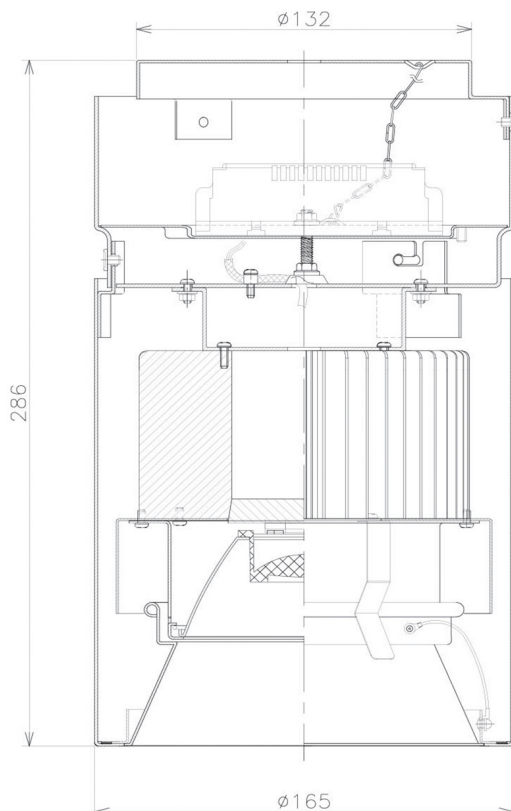

Item no. CD011-3615MW8527

Series Name: Ceiling Light

Installation	Direct mount
Type	Ceiling Light
Fixture wattage	36W
Beam angle	15 deg
Color Temp.	2700K
CRI	Ra>85
Luminous	2787 lm
Body	Die-cast aluminum alloy
Body finish	White
Trim finish	White
Reflector finish	Mirror
IP Rate	IP20
Light source	COB module
Input Voltage	AC220~240V
Dimming Type	Non-Dimmable
Certificate	CE, CCC
Cut Hole	N/A

■ Direct Horizontal Illuminance CD011-3615MW8527

Illuminance Angle	Beam Angle	Vertical Illuminance (lx)
13°	1	89640
	2	22410
14°	1	20000
	2	9960
	3	5600
	4.5	3590
	6.8	2490
	9.1	1830
	m	1400

Weight	
42.8W	2.6kg
36.0W	2.4kg
28.5W	2.4kg