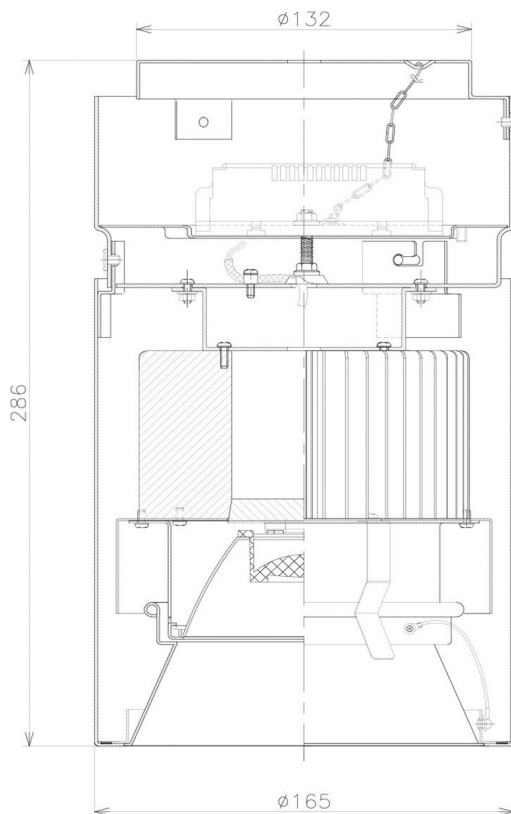

Item no. CD011-3615MW8530

Series Name: Ceiling Light

Installation	Direct mount
Type	
Fixture wattage	36W
Beam angle	15 deg
Color Temp.	3000K
CRI	Ra>85
Luminous	2906 lm
Body	Die-cast aluminum alloy
Body finish	White
Trim finish	White
Reflector finish	Mirror
IP Rate	IP20
Light source	COB module
Input Voltage	AC220~240V
Dimming Type	Non-Dimmable
Certificate	CE, CCC
Cut Hole	N/A

■ Direct Horizontal Illuminance CD011-3615MW8530

Illuminance Angle	Beam Angle	Vertical Illuminance (lx)
13°	1	93480
	2	23370
14°	1	10390
	2	5840
15°	1	3740
	2	2600
16°	1	1910
	2	1460

Weight	
42.8W	2.6kg
36.0W	2.4kg
28.5W	2.4kg