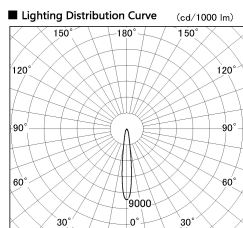

Item no. CD011-3615MW8530

Series Name: Ceiling Light

Installation	Direct mount
Type	
Fixture wattage	36W
Beam angle	15 deg
Color Temp.	3000K
CRI	Ra>85
Luminous	2906 lm
Body	Die-cast aluminum alloy
Body finish	White
Trim finish	White
Reflector finish	Mirror
IP Rate	IP20
Light source	COB module
Input Voltage	AC220~240V
Dimming Type	Non-Dimmable
Certificate	CE, CCC
Cut Hole	N/A

■ Direct Horizontal Illuminance CD011-3615MW8530

Illuminance Angle	Beam Angle	Vertical Illuminance (lx)
13°	1	93480
	2	23370
14°	1	10390
	2	5840
15°	1	3740
	2	2600
16°	1	1910
	2	1460

Weight	
42.8W	2.6kg
36.0W	2.4kg
28.5W	2.4kg