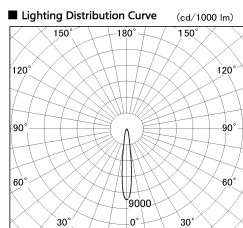

Item no. CD011-3615MW8530

Series Name: Ceiling Light

Installation	Direct mount
Type	Ceiling Light
Fixture wattage	36W
Beam angle	15 deg
Color Temp.	3000K
CRI	Ra>85
Luminous	2906 lm
Body	Die-cast aluminum alloy
Body finish	White
Trim finish	White
Reflector finish	Mirror
IP Rate	IP20
Light source	COB module
Input Voltage	AC220~240V
Dimming Type	Non-Dimmable
Certificate	CE, CCC
Cut Hole	N/A

■ Direct Horizontal Illuminance CD011-3615MW8530

Illuminance Angle	Beam Angle	Vertical Illuminance (lx)
13°	1	93480
	2	23370
14°	1	10390
	2	5840
15°	1	3740
	2	2600
16°	1	1910
	2	1460

Weight	
42.8W	2.6kg
36.0W	2.4kg
28.5W	2.4kg