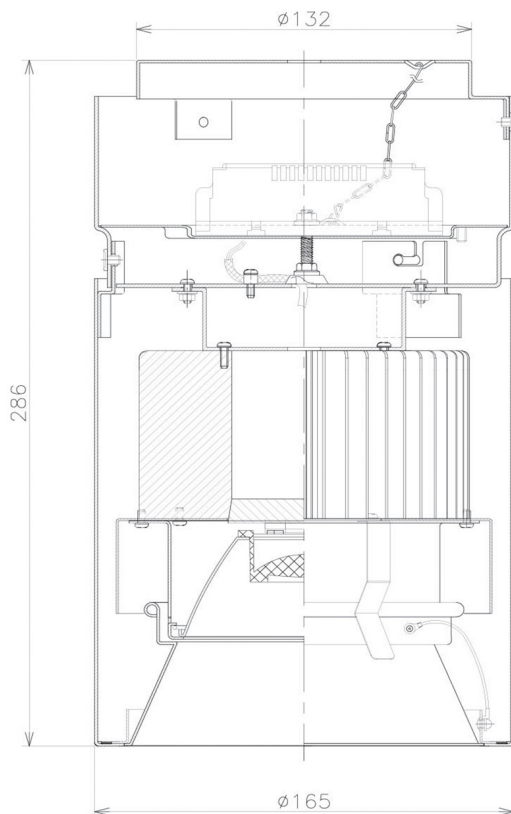

Item no. CD011-3615MW8530

Series Name: Ceiling Light

Installation	Direct mount
Type	Ceiling Light
Fixture wattage	36W
Beam angle	15 deg
Color Temp.	3000K
CRI	Ra>85
Luminous	2906 lm
Body	Die-cast aluminum alloy
Body finish	White
Trim finish	White
Reflector finish	Mirror
IP Rate	IP20
Light source	COB module
Input Voltage	AC220~240V
Dimming Type	Non-Dimmable
Certificate	CE, CCC
Cut Hole	N/A

■ Direct Horizontal Illuminance CD011-3615MW8530

Illuminance Angle	Beam Angle	Vertical Illuminance (lx)
13°	1	93480
	2	23370
14°	1	10390
	2	5840
15°	1	3740
	2	2600
16°	1	1910
	2	1460

Weight	
42.8W	2.6kg
36.0W	2.4kg
28.5W	2.4kg